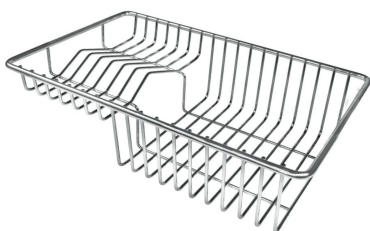

FEATURES

Basket 3,5" waste fitting	The drain is equipped with a large 3.5" drain, with the practical basket cap that prevents the discharge of solid parts. The 3.5 "drain allows the use of the Foster waste-disposer, compatible with all models.
Gold	The Gold finish is obtained by treating the steel with a physical process called PVD (Physical Vacuum Deposition) which deposits particles of noble metals on the surface. The result is a unique and refined aesthetic effect, and an improvement in the mechanical properties of the steel that is more resistant to shocks and scratches.
High thickness	1mm thick steel. A significant thickness, which guarantees the maximum sturdiness and durability.
Perimetral overflow	The overflow is always a security on the Foster sinks that prevents the overflow of water in case of oversights. The perimeter drain solution improves aesthetics thanks to its square and essential shape.
Small radius	Bowls with squared shapes with a modern design and an increased capacity, for a minimal aesthetics connected with an extreme practicality.

TECHNICAL DATA

Cut out size
Dimensioni per foratura top

GALLERY

OPTIONAL ACCESSORIES

Cestello inox 8612 000

Glass chopping board 8631 300

HPDE Chopping board 8657 001

HPDE Twin chopping board 8644 101

Iroko-wood chopping board with stainless steel colander 8644 042

Iroko-wood sliding chopping board 8644 041

Iroko-wood twin chopping board 8644 004

Stainless steel colander 8154 000

Stainless steel plate rack 8100 154

Stainless steel plate rack 8100 303

White basket 8612 100

White bowl 8153 100

Graters kit with ring-holder and food collection tray 8159 101

Stainless steel perforated tray 8151 000

Stainless steel plate rack 8100 201