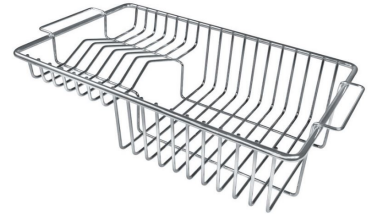

FEATURES

Basket 3,5" waste fitting	The drain is equipped with a large 3.5" drain, with the practical basket cap that prevents the discharge of solid parts. The 3.5 "drain allows the use of the Foster waste-disposer, compatible with all models.
Gold	The Gold finish is obtained by treating the steel with a physical process called PVD (Physical Vacuum Deposition) which deposits particles of noble metals on the surface. The result is a unique and refined aesthetic effect, and an improvement in the mechanical properties of the steel that is more resistant to shocks and scratches.
High thickness	1mm thick steel. A significant thickness, which guarantees the maximum sturdiness and durability.
Perimetral overflow	The overflow is always a security on the Foster sinks that prevents the overflow of water in case of oversights. The perimeter drain solution improves aesthetics thanks to its square and essential shape.
Small radius	Bowls with squared shapes with a modern design and an increased capacity, for a minimal aesthetics connected with an extreme practicality.

Iroko-wood chopping board with stainless steel colander 8644 042

Iroko-wood sliding chopping board 8644 041

Iroko-wood twin chopping board 8644 004

Stainless steel colander 8154 000

Stainless steel plate rack 8100 154

Stainless steel plate rack 8100 303

White basket 8612 100

White bowl 8153 100

Graters kit with ring-holder and food collection tray 8159 101

Stainless steel perforated tray 8151 000

Stainless steel plate rack 8100 201