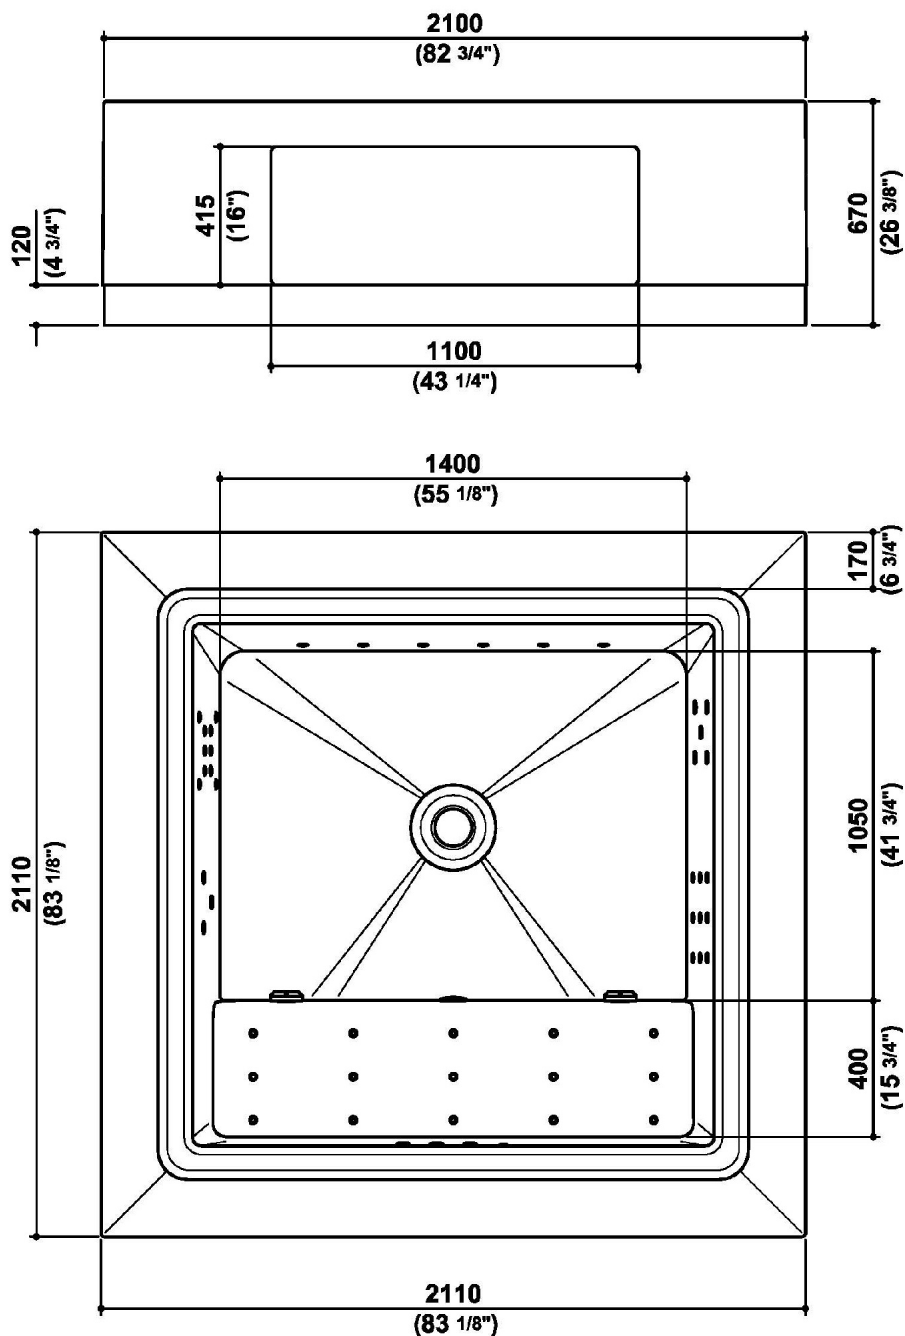

Con telecomando e impianto audio bluetooth.

Colore warm grey.

Dimensioni: 2100 mm x 2100 mm x h. 670 mm.

Free standing tub with skimming lip, built with a special fiberglass/gelcoat anti-osmosis. Steel support frame resting on 8 adjustable feet. Aesthetic skirting with function of safety tank. Inox nozzles.

With remote controller and bluetooth audio system.

Warm grey color.

Dimensions: 2100 mm x 2100 mm x h. 670 mm.

QUADRAT POOL

9S5TWGRE-TR Disegno Complessivo / Overall Drawing

QUADRAT POOL

9S5TWGRE-TR

Dati operativi / Specifications		
Dimensioni / Dimensions	2110 x 2110 x h. 600 mm	83 5/64 x 83 5/64 x 23 5/8 inc
Marcatura CE / CE Marking	Si	
Peso netto / Net weight	356.00 kg	785.29 lb
Peso operativo / Working weight	1620.00 kg	3572.10 lb
Capacità / Capacity	1062.00 l	291.03 gal

QUADRAT POOL**9S5TWGRE-TR** Pesi e Misure / Weights and Sizes

Peso (Kg) Weight (lb)	430,00 (Kg)	947,98 (lb)
Volume (dc3) - (in3)	4428,61 (dc3)	270250,17 (in3)
h (mm) - (in)	915,00 (mm)	36,02 (in)
L1 (mm) - (in)	2200,00 (mm)	86,61 (in)
L2 (mm) - (in)	2200,00 (mm)	86,61 (in)