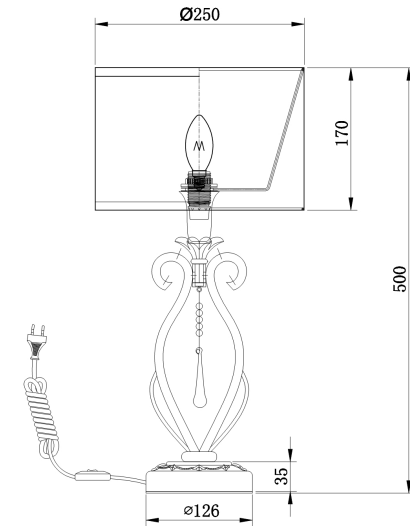

Instruction

Collection: HOUSE
Series: FIORE
Model: H235-TL-01-G
Mobile

- Mobile

1 x E14 (40W)

MAYTONI
DECORATIVE LIGHTING

www.maytoni.de