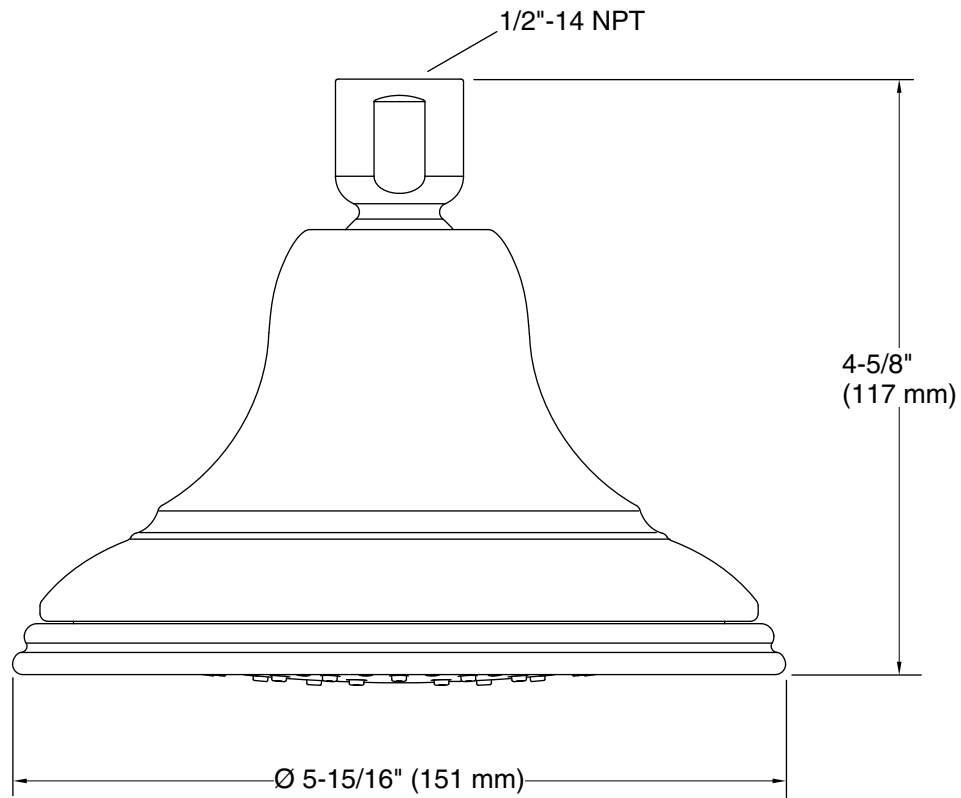

Technical Information

All product dimensions are nominal.

Notes

Install this product according to the installation guide.