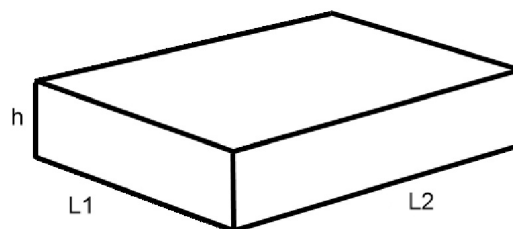

With bluetooth audio system.

Warm grey color.

Dimensions: 2100 mm x 2100 mm x h. 670 mm.

## QUADRAT POOL

9S5TWGRE--R Disegno Complessivo / Overall Drawing

**QUADRAT POOL**

9S5TWGRE--R

Dati operativi / Specifications		
Dimensioni / Dimensions	2110 x 2110 x h. 600 mm	83 5/64 x 83 5/64 x 23 5/8 inc
Marcatura CE / CE Marking	Si	
Peso netto / Net weight	354.00 kg	780.88 lb
Peso operativo / Working weight	1620.00 kg	3572.10 lb
Capacità / Capacity	1062.00 l	291.03 gal

**QUADRAT POOL****9S5TWGRE--R** Pesi e Misure / Weights and Sizes

Peso ( Kg ) Weight ( lb )	430,00 ( Kg )	947,98 ( lb )
Volume ( dc3 ) - ( in3 )	4428,61 ( dc3 )	270250,17 ( in3 )
h ( mm ) - ( in )	915,00 ( mm )	36,02 ( in )
L1 ( mm ) - ( in )	2200,00 ( mm )	86,61 ( in )
L2 ( mm ) - ( in )	2200,00 ( mm )	86,61 ( in )