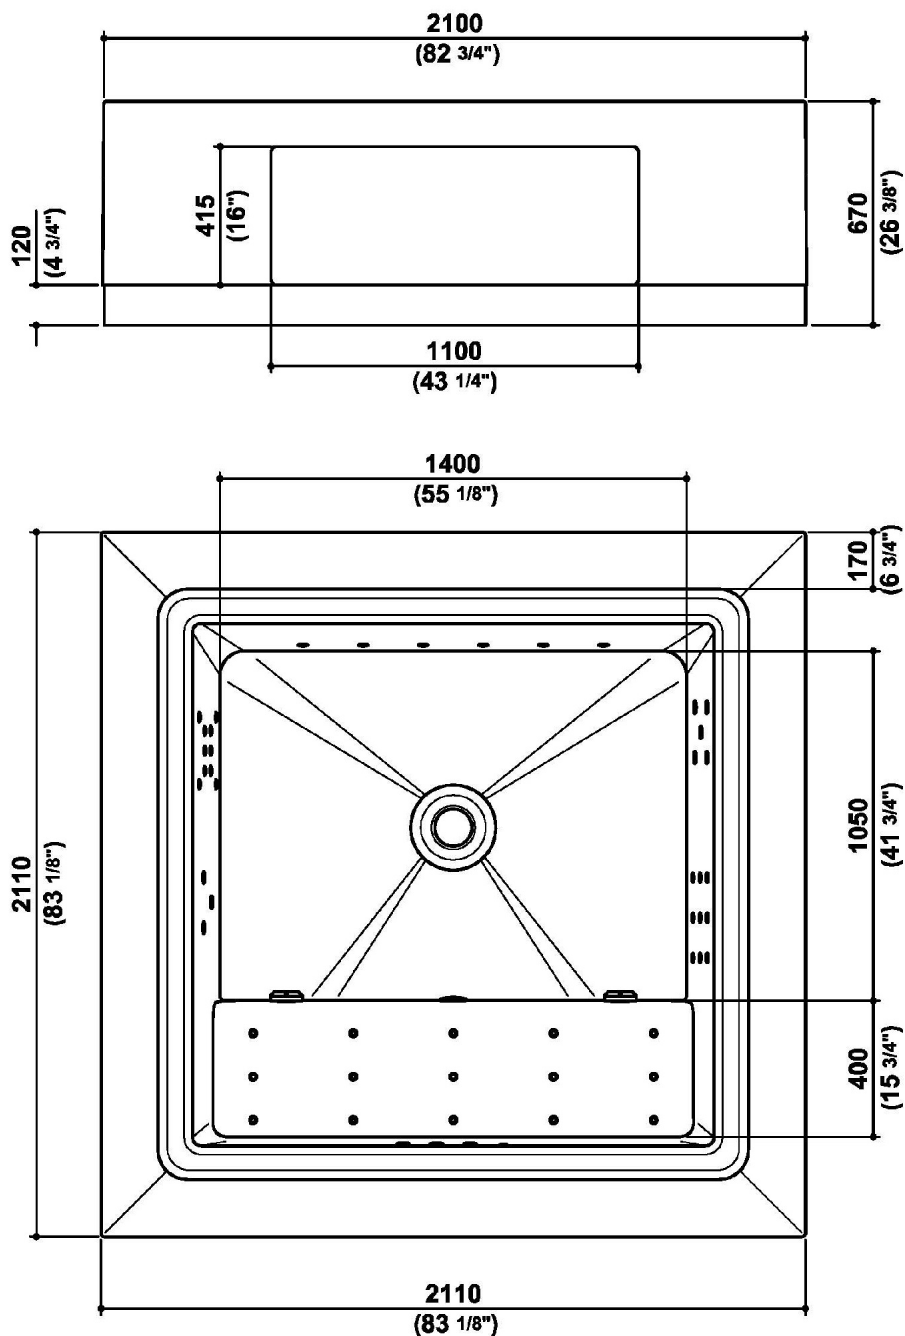

Con impianto audio bluetooth.

Colore warm grey.

Dimensioni: 2100 mm x 2100 mm x h. 670 mm.

Free standing tub with skimming lip, built with a special fiberglass/gelcoat anti-osmosis. Steel support frame resting on 8 adjustable feet. Aesthetic skirting with function of safety tank. Inox nozzles.

With bluetooth audio system.

Warm grey color.

Dimensions: 2100 mm x 2100 mm x h. 670 mm.

## QUADRAT POOL

9S5TWGRE--R Disegno Complessivo / Overall Drawing

**QUADRAT POOL**

9S5TWGRE--R

Dati operativi / Specifications		
Dimensioni / Dimensions	2110 x 2110 x h. 600 mm	83 5/64 x 83 5/64 x 23 5/8 inc
Marcatura CE / CE Marking	Si	
Peso netto / Net weight	354.00 kg	780.88 lb
Peso operativo / Working weight	1620.00 kg	3572.10 lb
Capacità / Capacity	1062.00 l	291.03 gal

**QUADRAT POOL****9S5TWGRE--R** Pesi e Misure / Weights and Sizes

Peso ( Kg ) Weight ( lb )	430,00 ( Kg )	947,98 ( lb )
Volume ( dc3 ) - ( in3 )	4428,61 ( dc3 )	270250,17 ( in3 )
h ( mm ) - ( in )	915,00 ( mm )	36,02 ( in )
L1 ( mm ) - ( in )	2200,00 ( mm )	86,61 ( in )
L2 ( mm ) - ( in )	2200,00 ( mm )	86,61 ( in )