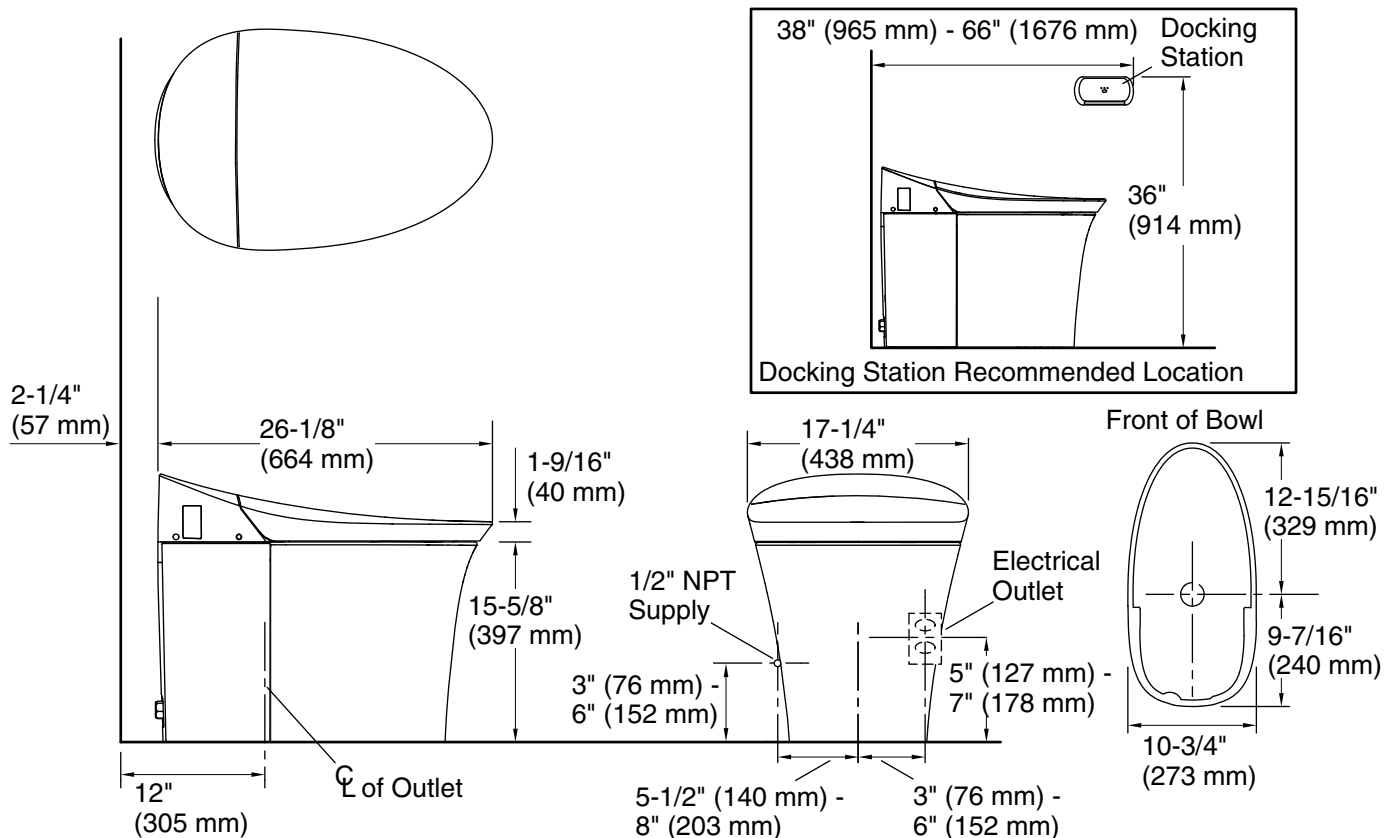

Required Electrical Service

One dedicated circuit required, protected with Class A Ground-Fault Circuit-Interrupter (GFCI). Outside North America, this device may be known as a Residual Current Device (RCD).
120 V, 15 A, 60 Hz

Technical Information

All product dimensions are nominal.

Toilet type:	One-piece, Floor-mount
Waste Outlet:	Floor
Bowl shape:	Elongated
Trap passageway:	2-1/8" (54 mm)
Water Consumption	
Full:	1.28 gpf (4.8 lpf)
Reduced:	0.8 gpf (3 lpf)
Water surface size:	7-15/16" x 5-5/8" (202 mm x 143 mm)
Rough-in:	12" (305 mm)

Notes

Install this product according to the installation instructions.

This product is designed for installation with the electrical and water supplies located through either the wall or the floor.

IMPORTANT! Use the supply hoses provided with the fixture. Do not reuse the previously installed hoses.