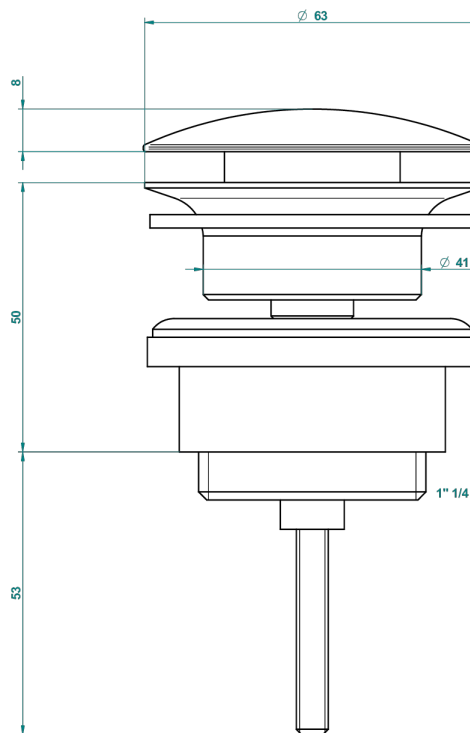

ПРОЧИЕ АРТИКУЛЫ THG

GOO-309/BAM

Slow running basin waste (old model with full grid)

THG[®]
PARIS

1910

31/07/2018

ХАРАКТЕРИСТИКИ

- прочие артикулы THG
- Slow running basin waste (old model with full grid)