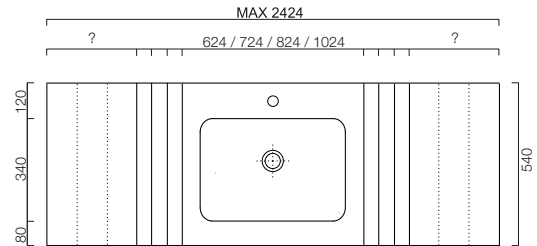

GESTALT / TECHNICALS

Incavo

Neutra

Tacca

Incavo / Neutra / Tacca

H25 - ARREDI / UNITS
Vasche integrate / Integrated washbasins

Incavo / Neutra / Tacca

H25 - ARREDI / UNITS

Lavabi in appoggio / Leaning washbasins

Incavo / Neutra / Tacca

H40 - ARREDI / UNITS

Vasche integrate / Integrated washbasins

Incavo / Neutra / Tacca

H40 - ARREDI / UNITS

Lavabi in appoggio / Leaning washbasins