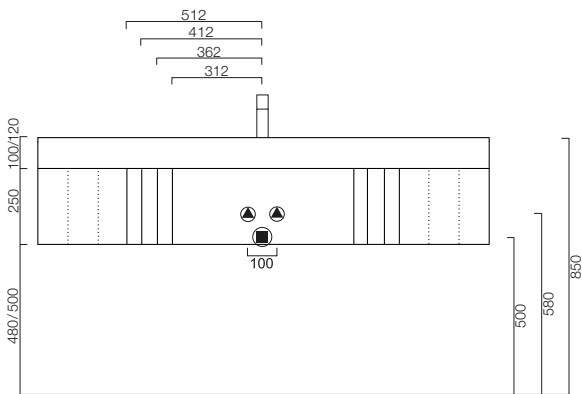

GESTALT / TECHNICALS

Incavo

Neutra

Tacca

Incavo / Neutra / Tacca

H25 - ARREDI / UNITS
Vasche integrate / Integrated washbasins

Incavo / Neutra / Tacca

H25 - ARREDI / UNITS

Lavabi in appoggio / Leaning washbasins

Incavo / Neutra / Tacca

H40 - ARREDI / UNITS

Vasche integrate / Integrated washbasins

Incavo / Neutra / Tacca

H40 - ARREDI / UNITS

Lavabi in appoggio / Leaning washbasins