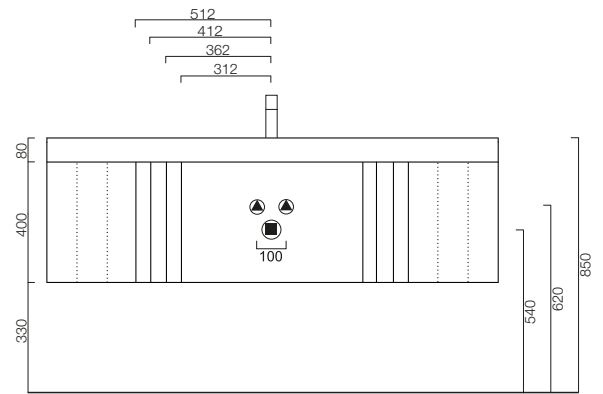

GESTALT / TECHNICALS

Incavo

Neutra

Tacca

Incavo / Neutra / Tacca

H25 - ARREDI / UNITS
Vasche integrate / Integrated washbasins

Incavo / Neutra / Tacca

H25 - ARREDI / UNITS

Lavabi in appoggio / Leaning washbasins

Incavo / Neutra / Tacca

H40 - ARREDI / UNITS

Vasche integrate / Integrated washbasins

Incavo / Neutra / Tacca

H40 - ARREDI / UNITS

Lavabi in appoggio / Leaning washbasins