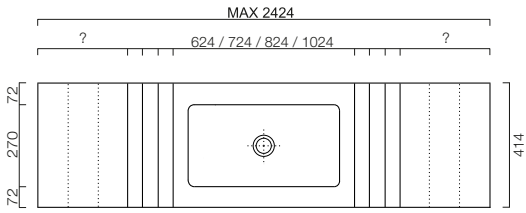

GESTALT / TECHNICALS

Incavo

Neutra

Tacca

Incavo / Neutra / Tacca

H25 - ARREDI / UNITS
Vasche integrate / Integrated washbasins

Incavo / Neutra / Tacca

H25 - ARREDI / UNITS

Lavabi in appoggio / Leaning washbasins

Incavo / Neutra / Tacca

H40 - ARREDI / UNITS

Vasche integrate / Integrated washbasins

Incavo / Neutra / Tacca

H40 - ARREDI / UNITS

Lavabi in appoggio / Leaning washbasins