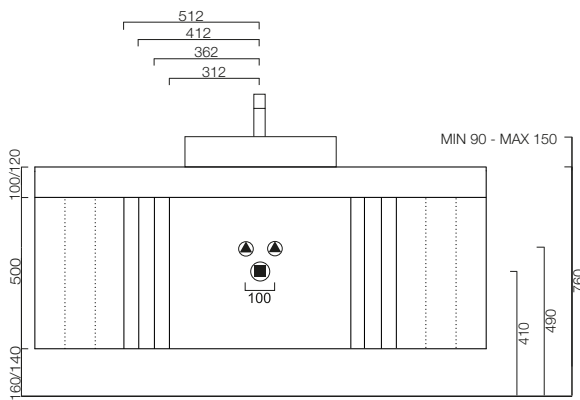

Incavo / Neutra / Tacca

H50 - ARREDI / UNITS

Vasche integrate / Integrated washbasins

Incavo / Neutra / Tacca

H50 - ARREDI / UNITS

Lavabi in appoggio / Leaning washbasins

Incavo / Neutra / Tacca

H75 - ARREDI / UNITS