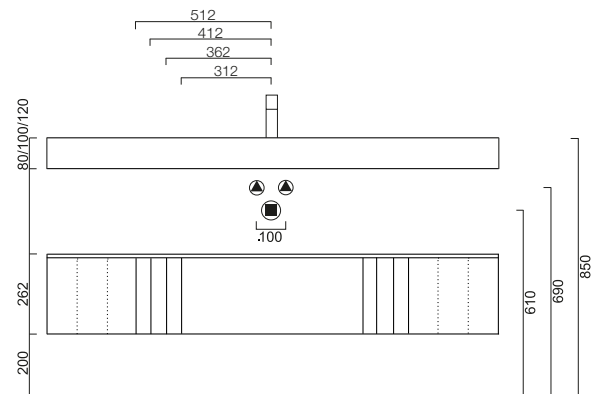

GESTALT / TECHNICALS

Incavo

Neutra

Tacca

Incavo / Neutra / Tacca

H25 - ARREDI / UNITS
Vasche integrate / Integrated washbasins

Incavo / Neutra / Tacca

H25 - ARREDI / UNITS

Lavabi in appoggio / Leaning washbasins

Incavo / Neutra / Tacca

H40 - ARREDI / UNITS

Vasche integrate / Integrated washbasins

Incavo / Neutra / Tacca

H40 - ARREDI / UNITS

Lavabi in appoggio / Leaning washbasins