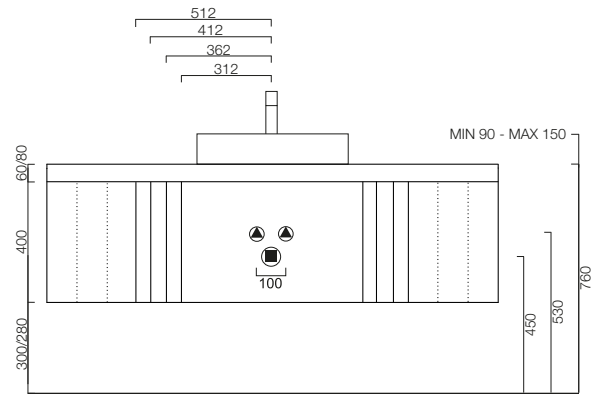

Lavabi in appoggio / Leaning washbasins

Incavo / Neutra / Tacca

H40 - ARREDI / UNITS

Vasche integrate / Integrated washbasins

Incavo / Neutra / Tacca

H40 - ARREDI / UNITS

Lavabi in appoggio / Leaning washbasins

Incavo / Neutra / Tacca

H50 - ARREDI / UNITS

Vasche integrate / Integrated washbasins

Incavo / Neutra / Tacca

H50 - ARREDI / UNITS

Lavabi in appoggio / Leaning washbasins

Incavo / Neutra / Tacca

H75 - ARREDI / UNITS