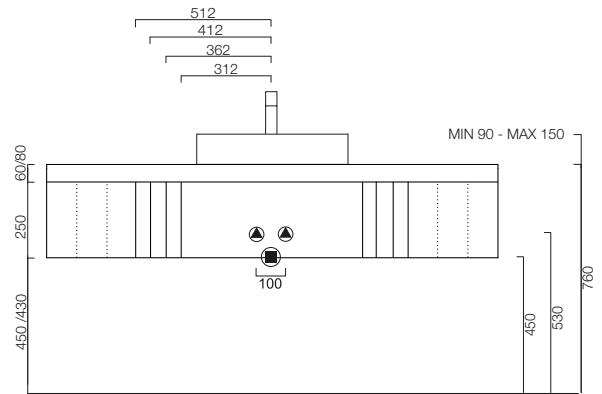

GESTALT / TECHNICALS

Incavo

Neutra

Tacca

Incavo / Neutra / Tacca

H25 - ARREDI / UNITS
Vasche integrate / Integrated washbasins

Incavo / Neutra / Tacca

H25 - ARREDI / UNITS

Lavabi in appoggio / Leaning washbasins

Incavo / Neutra / Tacca

H40 - ARREDI / UNITS

Vasche integrate / Integrated washbasins

Incavo / Neutra / Tacca

H40 - ARREDI / UNITS

Lavabi in appoggio / Leaning washbasins