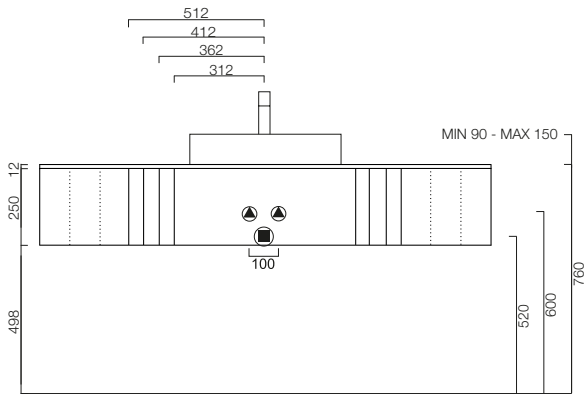

GESTALT / TECHNICALS

Incavo

Neutra

Tacca

Incavo / Neutra / Tacca

H25 - ARREDI / UNITS
Vasche integrate / Integrated washbasins

Incavo / Neutra / Tacca

H25 - ARREDI / UNITS

Lavabi in appoggio / Leaning washbasins

Incavo / Neutra / Tacca

H40 - ARREDI / UNITS

Vasche integrate / Integrated washbasins

Incavo / Neutra / Tacca

H40 - ARREDI / UNITS

Lavabi in appoggio / Leaning washbasins