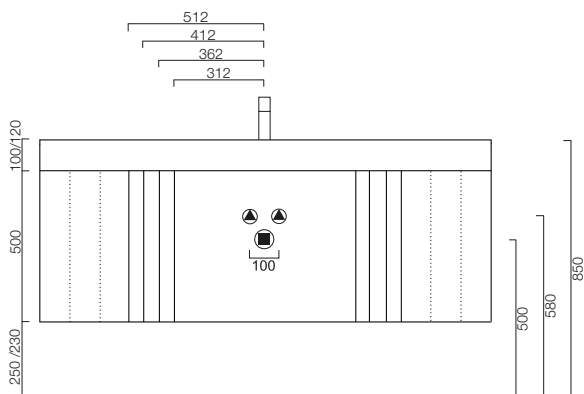

Lavabi in appoggio / Leaning washbasins

Incavo / Neutra / Tacca

H40 - ARREDI / UNITS

Vasche integrate / Integrated washbasins

Incavo / Neutra / Tacca

H40 - ARREDI / UNITS

Lavabi in appoggio / Leaning washbasins

Incavo / Neutra / Tacca

H50 - ARREDI / UNITS

Vasche integrate / Integrated washbasins

Incavo / Neutra / Tacca

H50 - ARREDI / UNITS

Lavabi in appoggio / Leaning washbasins

Incavo / Neutra / Tacca

H75 - ARREDI / UNITS