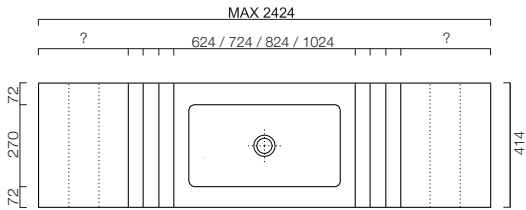

GESTALT / TECHNICALS

Incavo

Neutra

Tacca

Incavo / Neutra / Tacca

H25 - ARREDI / UNITS
Vasche integrate / Integrated washbasins

Incavo / Neutra / Tacca

H25 - ARREDI / UNITS

Lavabi in appoggio / Leaning washbasins

Incavo / Neutra / Tacca

H40 - ARREDI / UNITS

Vasche integrate / Integrated washbasins

Incavo / Neutra / Tacca

H40 - ARREDI / UNITS

Lavabi in appoggio / Leaning washbasins