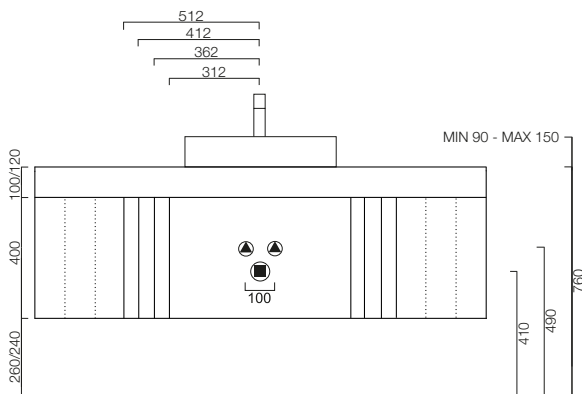

Lavabi in appoggio / Leaning washbasins

Incavo / Neutra / Tacca

H40 - ARREDI / UNITS

Vasche integrate / Integrated washbasins

Incavo / Neutra / Tacca

H40 - ARREDI / UNITS

Lavabi in appoggio / Leaning washbasins

Incavo / Neutra / Tacca

H50 - ARREDI / UNITS

Vasche integrate / Integrated washbasins

Incavo / Neutra / Tacca

H50 - ARREDI / UNITS

Lavabi in appoggio / Leaning washbasins

Incavo / Neutra / Tacca

H75 - ARREDI / UNITS