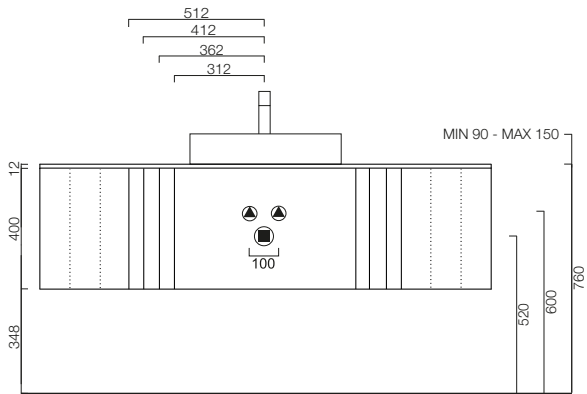

Lavabi in appoggio / Leaning washbasins

Incavo / Neutra / Tacca

H40 - ARREDI / UNITS

Vasche integrate / Integrated washbasins

Incavo / Neutra / Tacca

H40 - ARREDI / UNITS

Lavabi in appoggio / Leaning washbasins

Incavo / Neutra / Tacca

H50 - ARREDI / UNITS

Vasche integrate / Integrated washbasins

Incavo / Neutra / Tacca

H50 - ARREDI / UNITS

Lavabi in appoggio / Leaning washbasins

Incavo / Neutra / Tacca

H75 - ARREDI / UNITS