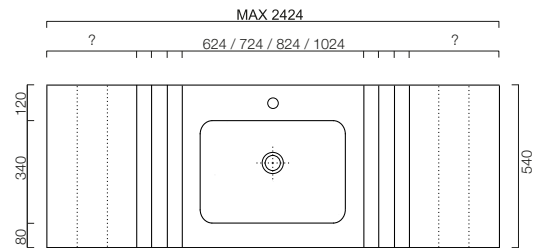

Lavabi in appoggio / Leaning washbasins

Incavo / Neutra / Tacca

H40 - ARREDI / UNITS

Vasche integrate / Integrated washbasins

Incavo / Neutra / Tacca

H40 - ARREDI / UNITS

Lavabi in appoggio / Leaning washbasins

Incavo / Neutra / Tacca

H50 - ARREDI / UNITS

Vasche integrate / Integrated washbasins

Incavo / Neutra / Tacca

H50 - ARREDI / UNITS

Lavabi in appoggio / Leaning washbasins

Incavo / Neutra / Tacca

H75 - ARREDI / UNITS