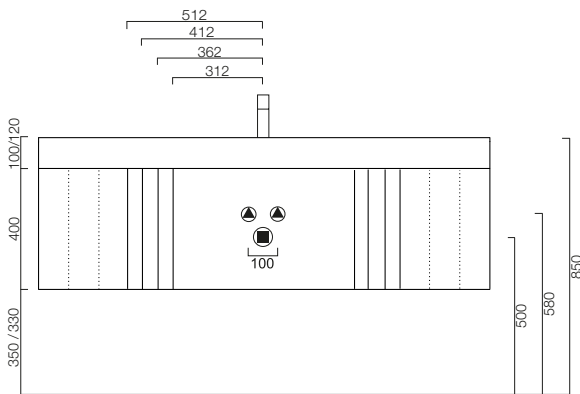

GESTALT / TECHNICALS

Incavo

Neutra

Tacca

Incavo / Neutra / Tacca

H25 - ARREDI / UNITS
Vasche integrate / Integrated washbasins

Incavo / Neutra / Tacca

H25 - ARREDI / UNITS

Lavabi in appoggio / Leaning washbasins

Incavo / Neutra / Tacca

H40 - ARREDI / UNITS

Vasche integrate / Integrated washbasins

Incavo / Neutra / Tacca

H40 - ARREDI / UNITS

Lavabi in appoggio / Leaning washbasins