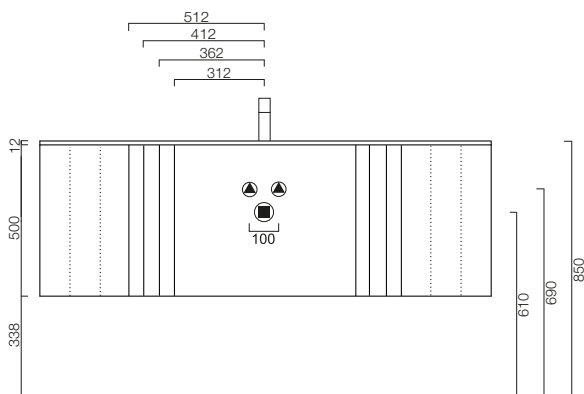

Lavabi in appoggio / Leaning washbasins

Incavo / Neutra / Tacca

H40 - ARREDI / UNITS

Vasche integrate / Integrated washbasins

Incavo / Neutra / Tacca

H40 - ARREDI / UNITS

Lavabi in appoggio / Leaning washbasins

Incavo / Neutra / Tacca

H50 - ARREDI / UNITS

Vasche integrate / Integrated washbasins

Incavo / Neutra / Tacca

H50 - ARREDI / UNITS

Lavabi in appoggio / Leaning washbasins

Incavo / Neutra / Tacca

H75 - ARREDI / UNITS