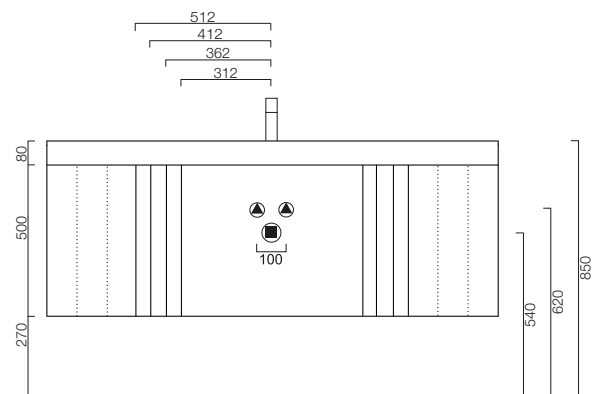

Lavabi in appoggio / Leaning washbasins

Incavo / Neutra / Tacca

H40 - ARREDI / UNITS

Vasche integrate / Integrated washbasins

Incavo / Neutra / Tacca

H40 - ARREDI / UNITS

Lavabi in appoggio / Leaning washbasins

Incavo / Neutra / Tacca

H50 - ARREDI / UNITS

Vasche integrate / Integrated washbasins

Incavo / Neutra / Tacca

H50 - ARREDI / UNITS

Lavabi in appoggio / Leaning washbasins

Incavo / Neutra / Tacca

H75 - ARREDI / UNITS