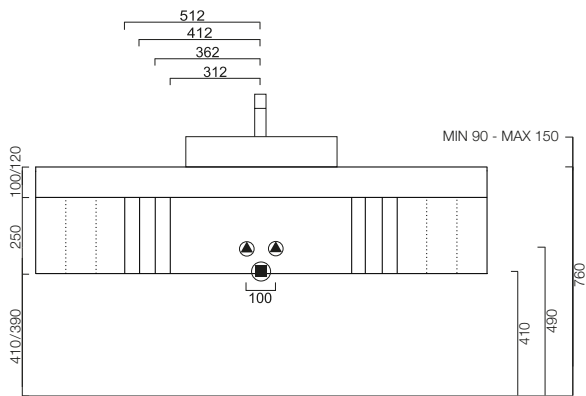

GESTALT / TECHNICALS

Incavo

Neutra

Tacca

Incavo / Neutra / Tacca

H25 - ARREDI / UNITS
Vasche integrate / Integrated washbasins

Incavo / Neutra / Tacca

H25 - ARREDI / UNITS

Lavabi in appoggio / Leaning washbasins

Incavo / Neutra / Tacca

H40 - ARREDI / UNITS

Vasche integrate / Integrated washbasins

Incavo / Neutra / Tacca

H40 - ARREDI / UNITS

Lavabi in appoggio / Leaning washbasins