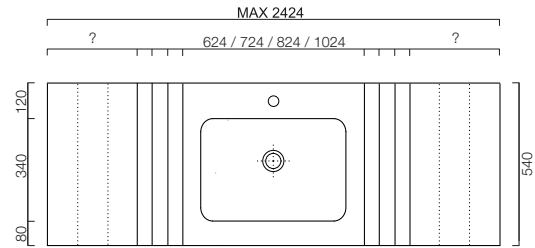

GESTALT / TECHNICALS

Incavo

Neutra

Tacca

Incavo / Neutra / Tacca

H25 - ARREDI / UNITS
Vasche integrate / Integrated washbasins

Incavo / Neutra / Tacca

H25 - ARREDI / UNITS

Lavabi in appoggio / Leaning washbasins

Incavo / Neutra / Tacca

H40 - ARREDI / UNITS

Vasche integrate / Integrated washbasins

Incavo / Neutra / Tacca

H40 - ARREDI / UNITS

Lavabi in appoggio / Leaning washbasins