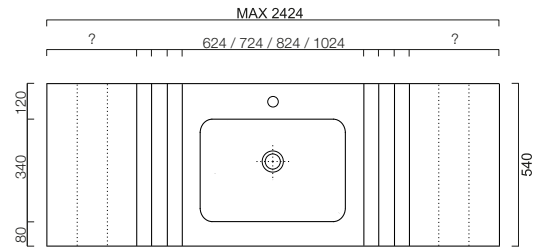

Incavo / Neutra / Tacca

H75 - ARREDI / UNITS

Vasche integrate / Integrated washbasins