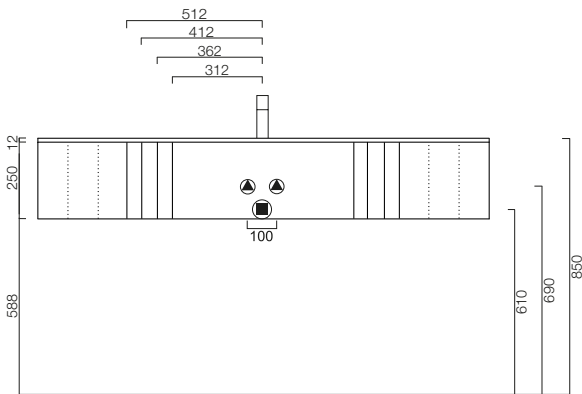

GESTALT / TECHNICALS

Incavo

Neutra

Tacca

Incavo / Neutra / Tacca

H25 - ARREDI / UNITS
Vasche integrate / Integrated washbasins

Incavo / Neutra / Tacca

H25 - ARREDI / UNITS

Lavabi in appoggio / Leaning washbasins

Incavo / Neutra / Tacca

H40 - ARREDI / UNITS

Vasche integrate / Integrated washbasins

Incavo / Neutra / Tacca

H40 - ARREDI / UNITS

Lavabi in appoggio / Leaning washbasins