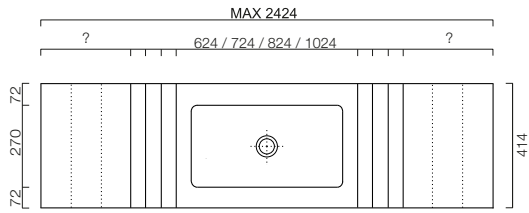

Incavo / Neutra / Tacca

H75 - ARREDI / UNITS

Vasche integrate / Integrated washbasins