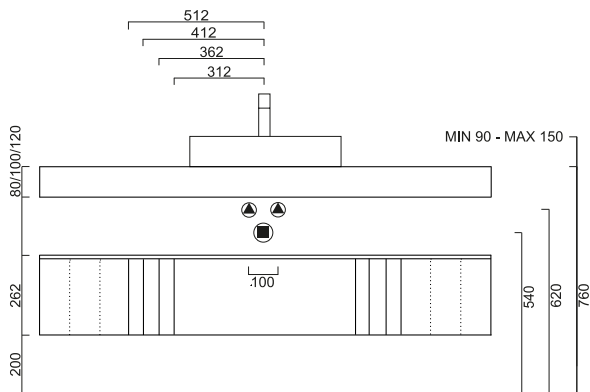

GESTALT / TECHNICALS

Incavo

Neutra

Tacca

Incavo / Neutra / Tacca

H25 - ARREDI / UNITS
Vasche integrate / Integrated washbasins

Incavo / Neutra / Tacca

H25 - ARREDI / UNITS

Lavabi in appoggio / Leaning washbasins

Incavo / Neutra / Tacca

H40 - ARREDI / UNITS

Vasche integrate / Integrated washbasins

Incavo / Neutra / Tacca

H40 - ARREDI / UNITS

Lavabi in appoggio / Leaning washbasins