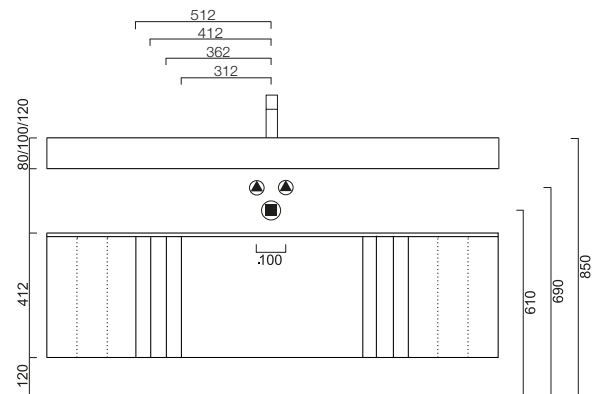

GESTALT / TECHNICALS

Incavo

Neutra

Tacca

Incavo / Neutra / Tacca

H25 - ARREDI / UNITS
Vasche integrate / Integrated washbasins

Incavo / Neutra / Tacca

H25 - ARREDI / UNITS

Lavabi in appoggio / Leaning washbasins

Incavo / Neutra / Tacca

H40 - ARREDI / UNITS

Vasche integrate / Integrated washbasins

Incavo / Neutra / Tacca

H40 - ARREDI / UNITS

Lavabi in appoggio / Leaning washbasins