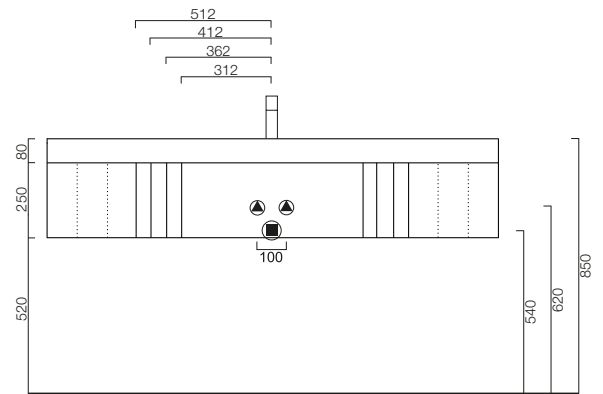

GESTALT / TECHNICALS

Incavo

Neutra

Tacca

Incavo / Neutra / Tacca

H25 - ARREDI / UNITS
Vasche integrate / Integrated washbasins

Incavo / Neutra / Tacca

H25 - ARREDI / UNITS

Lavabi in appoggio / Leaning washbasins

Incavo / Neutra / Tacca

H40 - ARREDI / UNITS

Vasche integrate / Integrated washbasins

Incavo / Neutra / Tacca

H40 - ARREDI / UNITS

Lavabi in appoggio / Leaning washbasins