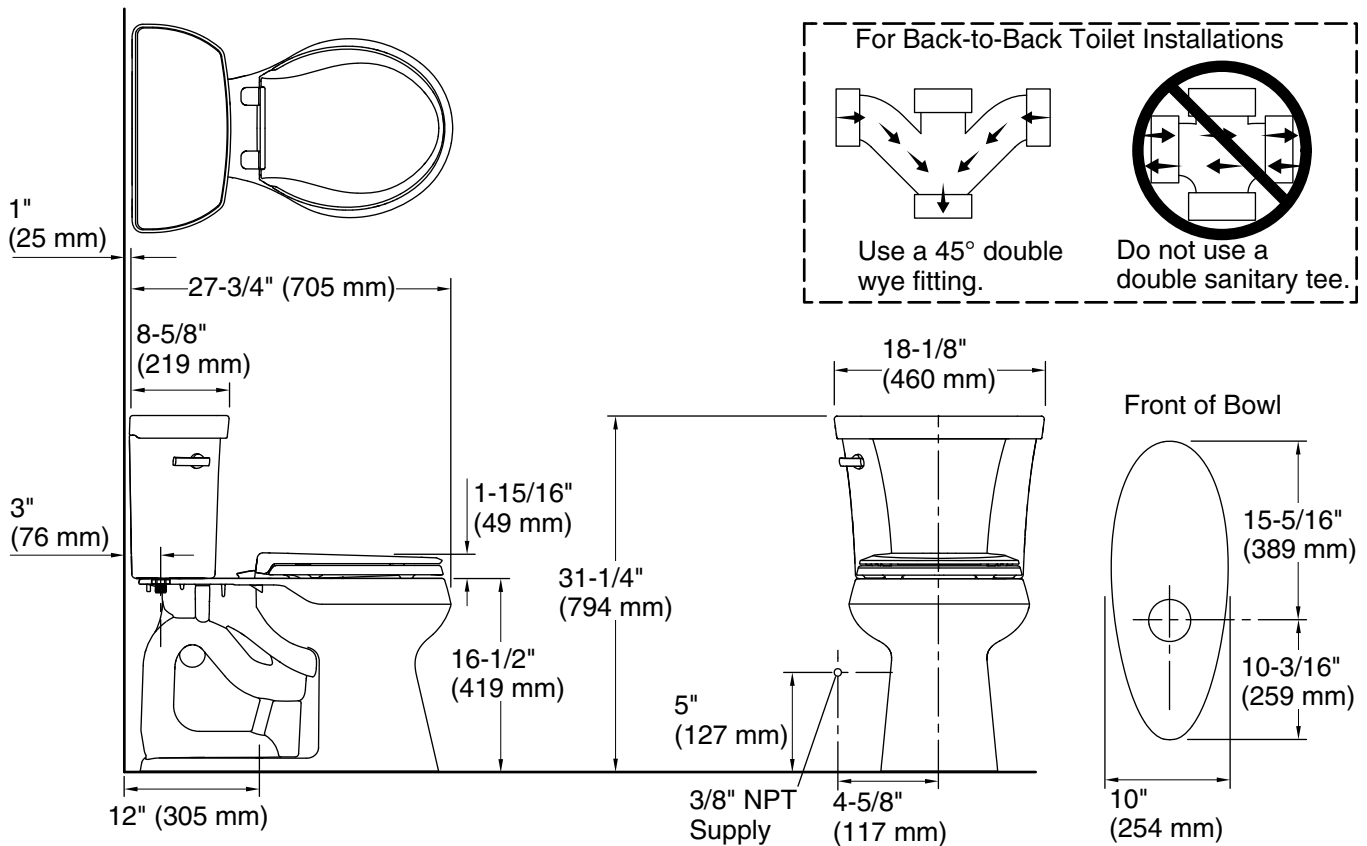

Highline® Comfort Height®

Two-piece round-front 1.28 gpf toilet
K-5481

Features

- Two-piece toilet.
- Round-front bowl offers an ideal solution for smaller baths and powder rooms.
- Comfort Height® feature offers chair-height seating that makes sitting down and standing up easier for most adults.
- 1.28 gpf (4.8 lpf).
- Standard left-hand Polished Chrome trip lever included.
- Combination consists of the K-4467 tank and the K-5393 bowl.

Installation

- Standard 12" (305 mm) rough-in.
- Three-bolt installation.
- Seat and supply line sold separately.

Water Conservation & Rebates

- Eligible for consumer rebates in some municipalities.

Recommended Products/Accessories

Included Components

Product consists of:

- K-5393 Two-piece round-front chair height toilet bowl
- K-4467 Toilet tank, 1.28 gpf

Additional Components:

- Floor mounting kit
- Tank cover
- Trip lever

ADA CSA B651 OBC

Technical Information

All product dimensions are nominal.

Toilet type:	Two-piece, Floor-mount
Waste Outlet:	Floor
Bowl shape:	Round-front
Flush type:	Class Five®
Trap passageway:	2-1/8" (54 mm)
Water Consumption	
Full:	1.28 gpf (4.8 lpf)
Water surface size:	10-1/2" x 8-1/4" (267 mm x 210 mm)
Rim to water surface:	5-3/8" (137 mm)
Rough-in:	12" (305 mm)
Seat-mounting holes:	5-1/2" (140 mm)