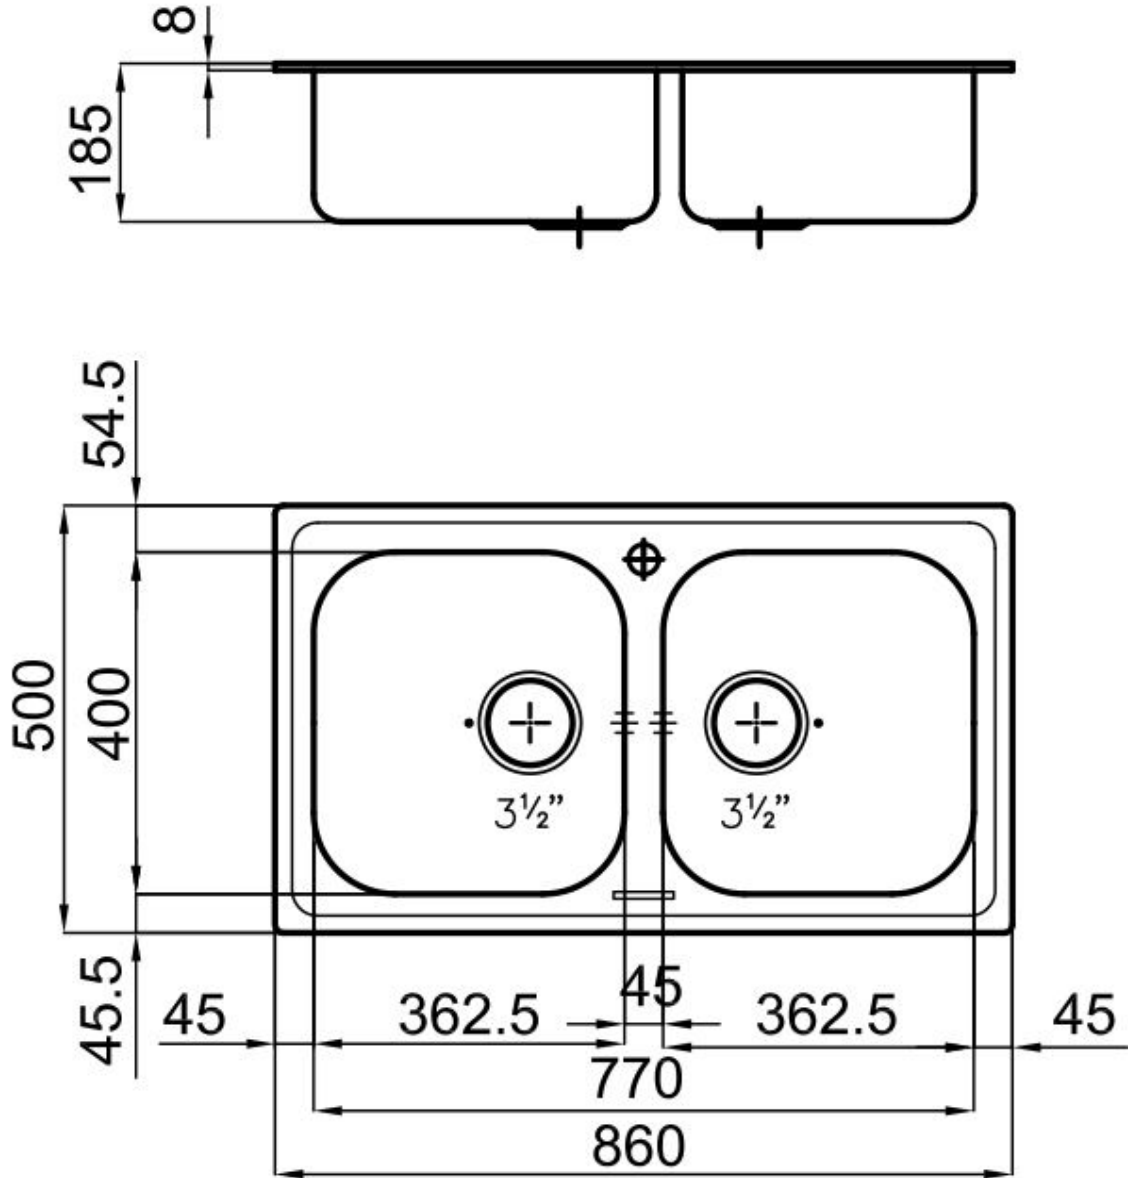

TECHNICAL DATA