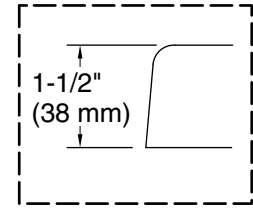

No change in measurements if connected with drain illustrated. (K-7272)

Drop-in Rim Detail

Blower Motor Access
20" (508 mm) W x 15" (381 mm) H Min