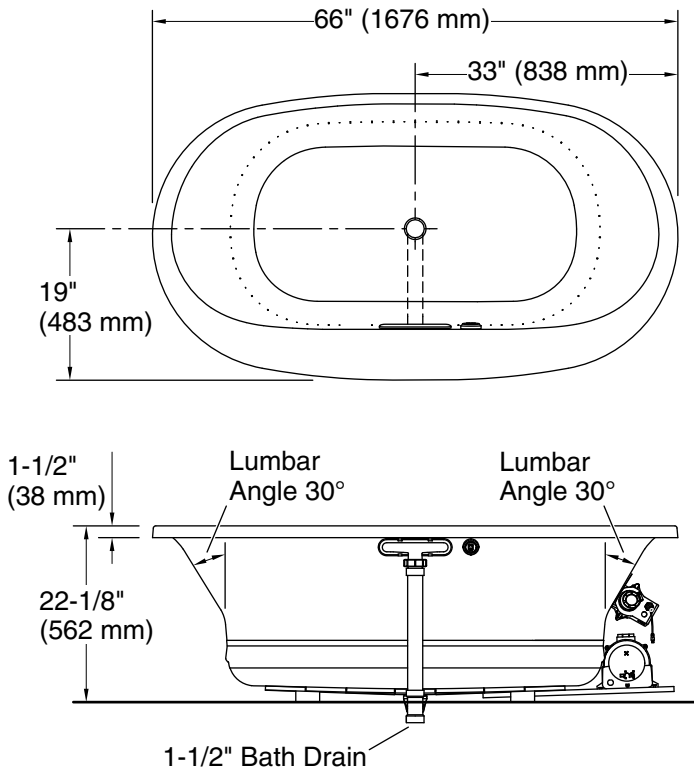

No change in measurements if connected with drain illustrated. (K-7272)

Drop-in Rim Detail

Blower Motor Access
20" (508 mm) W x 15" (381 mm) H Min

Required Electrical Service

Three dedicated circuits required, protected with Class A Ground-Fault Circuit-Interrupter (GFCI). Outside North America, this device may be known as a Residual Current Device (RCD).

Blower:	120 V, 15 A, 60 Hz
Air bath:	120 V, 15 A, 60 Hz
Amplifier:	120 V, 60 Hz

Technical Information

All product dimensions are nominal.

Installation:	Drop-in, Undermount
Drain location:	Center
Basin area, bottom:	47" x 26-1/4" (1193 mm x 666 mm)
Basin area, top:	61-3/16" x 28-3/8" (1554 mm x 721 mm)
Weight:	120 lbs (54.4 kg)
Minimum floor load:	53.6 lbs/ft ² (261.7 kg/m ²)
Water depth:	17-9/16" (446 mm)
Water capacity:	85.5 gal (323.7 L)
Template:	Drop-in, 1268439-7, required, included
Electrical component rating:	Blower: 120 V, 10 A, 60 Hz Air bath: 120 V, 5 A, 60 Hz Amplifier: 120 V, 1.1 A, 60 Hz

Notes

Measure your actual product for rough-in details. Install this product according to the installation instructions.

The hot water supply should be 70% of the capacity of the bath or greater. Installations will vary.