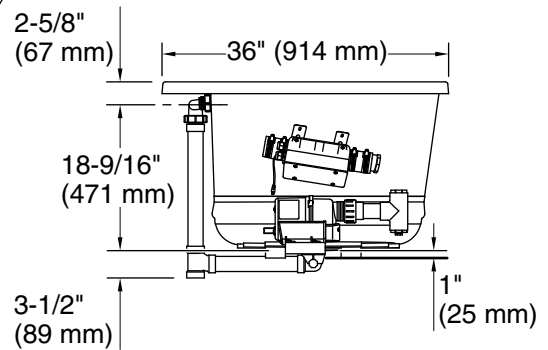

No change in measurements if connected with drain illustrated. (K-7272)

Drop-in Rim Detail

Blower Motor Access
20" (508 mm) W x 15" (381 mm) H Min

Required Electrical Service

Three dedicated circuits required, protected with Class A Ground-Fault Circuit-Interrupter (GFCI). Outside North America, this device may be known as a Residual Current Device (RCD).

Blower:	120 V, 15 A, 60 Hz
Air bath:	120 V, 15 A, 60 Hz
Amplifier:	120 V, 60 Hz

Technical Information

All product dimensions are nominal.

Installation:	Drop-in, Undermount
Drain location:	Center
Basin area, bottom:	47" x 26-1/4" (1193 mm x 666 mm)
Basin area, top:	61-3/16" x 28-3/8" (1554 mm x 721 mm)
Weight:	120 lbs (54.4 kg)
Minimum floor load:	53.6 lbs/ft ² (261.7 kg/m ²)
Water depth:	17-9/16" (446 mm)
Water capacity:	85.5 gal (323.7 L)
Template:	Drop-in, 1268439-7, required, included
Electrical component rating:	Blower: 120 V, 10 A, 60 Hz Air bath: 120 V, 5 A, 60 Hz Amplifier: 120 V, 1.1 A, 60 Hz