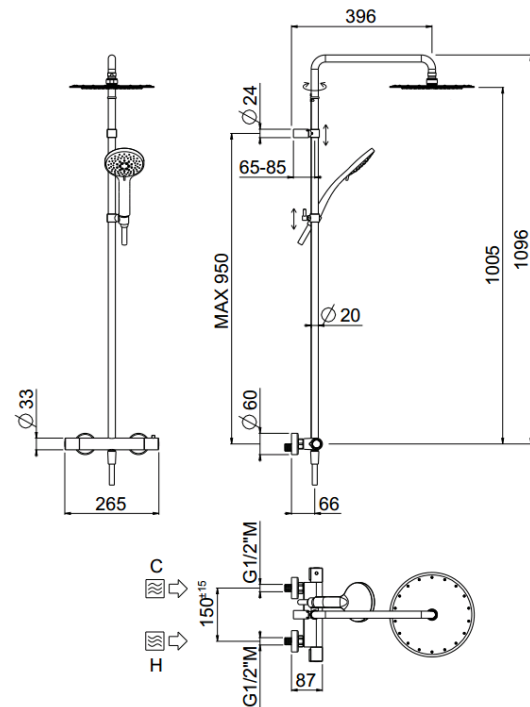

Rigoletto

Rigoletto Stick shower head
00-1809-N-CR

TECHNICAL INFORMATION

Bridge shower column including exposed thermostatic mixer with diverter, turning bar with adjustable mounting. Round shower head, Ø250, non-liming, inspectable and serviceable in ABS. 3 jets non-liming shower in ABS. Smooth double anti-torsion PVC flexible hose, cm 150. CHROME

Flow rate:
x rubinetto

PICTURE

SPARE PARTS

ORIC031
T°

ORIC032
2 vie / ways

FEATURES

rain jet

central jet

side jet

double anti-torsion

adjustable column

inspectable round

TECHNICAL DRAWING

FINISHINGS