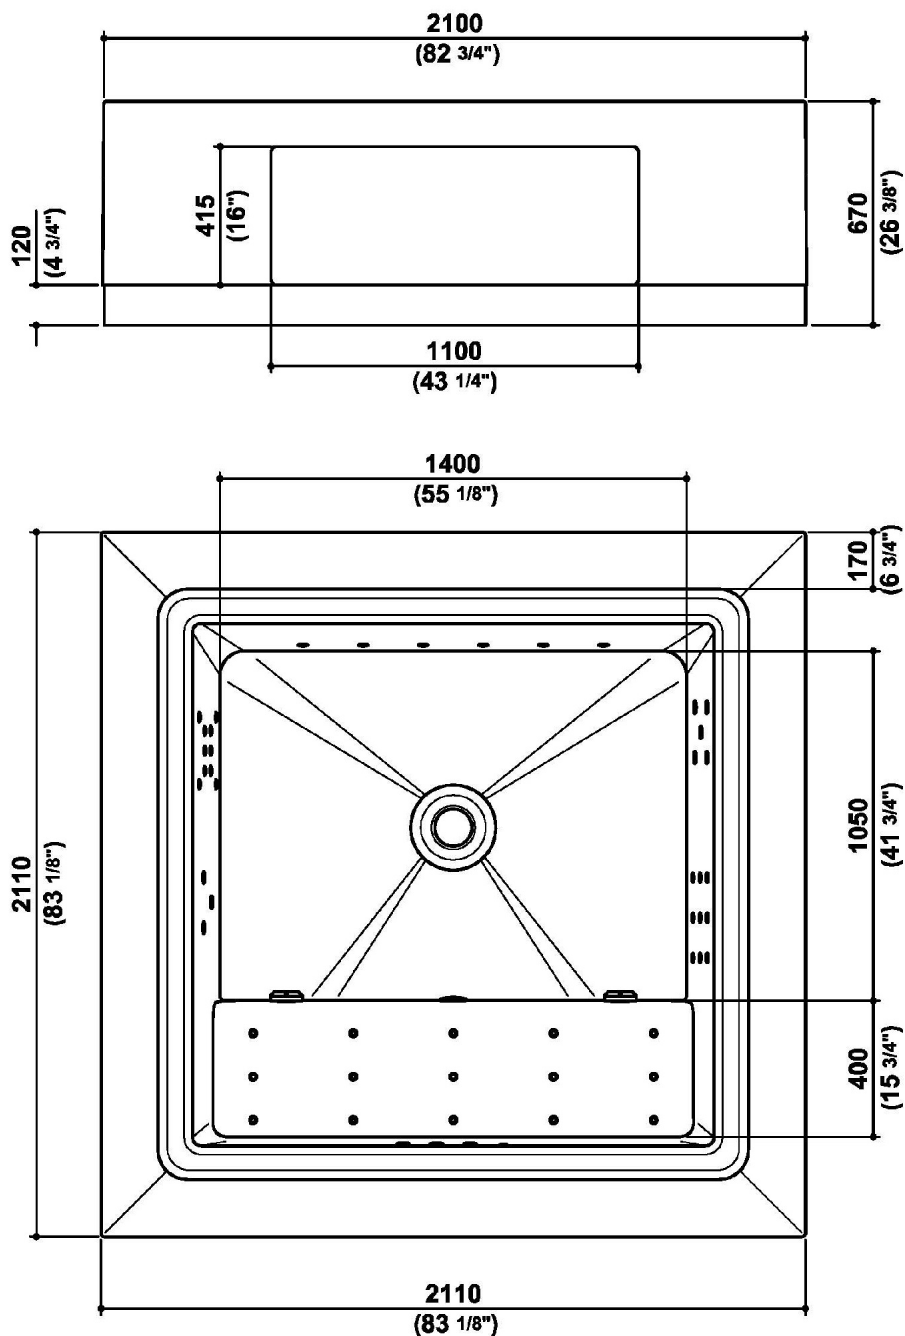

Colore warm grey.

Dimensioni: 2100 mm x 2100 mm x h. 670 mm.

Free standing tub with skimming lip, built with a special fiberglass/gelcoat anti-osmosis. Steel support frame resting on 8 adjustable feet. Aesthetic skirting with function of safety tank. Inox nozzles.

Warm grey color.

Dimensions: 2100 mm x 2100 mm x h. 670 mm.

QUADRAT POOL

9S5TWGRE Disegno Complessivo / Overall Drawing

QUADRAT POOL**9S5TWGRE**

Dati operativi / Specifications		
Dimensioni / Dimensions	2110 x 2110 x h. 600 mm	83 5/64 x 83 5/64 x 23 5/8 inc
Marcatura CE / CE Marking	Si	
Peso netto / Net weight	349.00 kg	769.85 lb
Peso operativo / Working weight	1620.00 kg	3572.10 lb
Capacità / Capacity	1062.00 l	291.03 gal

QUADRAT POOL**9S5TWGRE** Pesi e Misure / Weights and Sizes

Peso (Kg) Weight (lb)	430,00 (Kg)	947,98 (lb)
Volume (dc3) - (in3)	4428,61 (dc3)	270250,17 (in3)
h (mm) - (in)	915,00 (mm)	36,02 (in)
L1 (mm) - (in)	2200,00 (mm)	86,61 (in)
L2 (mm) - (in)	2200,00 (mm)	86,61 (in)