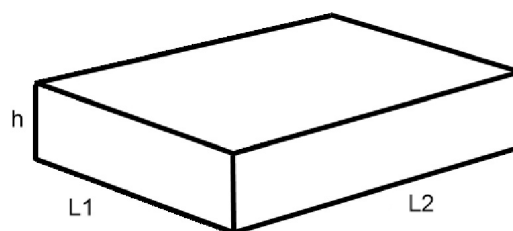

Colore warm grey.

Dimensioni: 2100 mm x 2100 mm x h. 670 mm.

Free standing tub with skimming lip, built with a special fiberglass/gelcoat anti-osmosis. Steel support frame resting on 8 adjustable feet. Aesthetic skirting with function of safety tank. Inox nozzles.

Warm grey color.

Dimensions: 2100 mm x 2100 mm x h. 670 mm.

QUADRAT POOL

9S5TWGRE Disegno Complessivo / Overall Drawing

QUADRAT POOL**9S5TWGRE**

Dati operativi / Specifications		
Dimensioni / Dimensions	2110 x 2110 x h. 600 mm	83 5/64 x 83 5/64 x 23 5/8 inc
Marcatura CE / CE Marking	Si	
Peso netto / Net weight	349.00 kg	769.85 lb
Peso operativo / Working weight	1620.00 kg	3572.10 lb
Capacità / Capacity	1062.00 l	291.03 gal

QUADRAT POOL**9S5TWGRE** Pesi e Misure / Weights and Sizes

Peso (Kg) Weight (lb)	430,00 (Kg)	947,98 (lb)
Volume (dc3) - (in3)	4428,61 (dc3)	270250,17 (in3)
h (mm) - (in)	915,00 (mm)	36,02 (in)
L1 (mm) - (in)	2200,00 (mm)	86,61 (in)
L2 (mm) - (in)	2200,00 (mm)	86,61 (in)