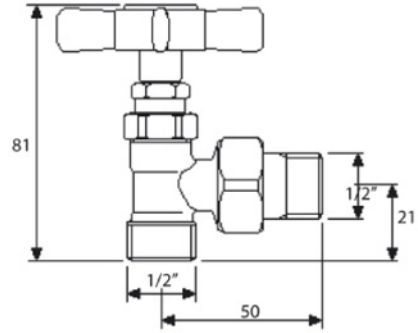

TOWELWARMER Collection	
Code	Description
9078-C 9079-I/N/O/OR 9079-B/ND/R	Portobello 2 towel warmer 940x825 mm (260 W - 224 Kcal/h t 50°) Chrome Incalux, Nickel, Dark Gold, Rose Gold Bronze, Dark Nickel, Copper

 GENTRY HOME

Verona - Italy
 tel. +39 045 8006917
 fax. +39 045 8020111
 gentry-home.com

TOWELWARMER Collection	
Code	Description
9127-C 9128-I/N/O/OR 9128-B/ND/R	Valves (pair) Chrome Incalux, Nickel, Dark Gold, Rose Gold Bronze, Dark Nickel, Copper Fittings available 12/14/16 copper 12/14/16 covered
9126	Electrical element complete with thermostatic control