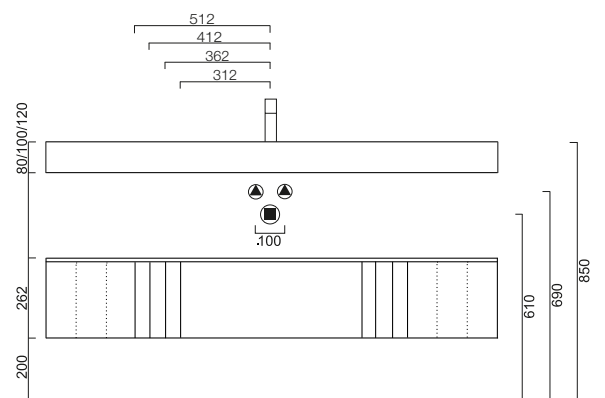

GESTALT / TECHNICALS

Incavo

Neutra

Tacca

Incavo / Neutra / Tacca

H25 - ARREDI / UNITS
Vasche integrate / Integrated washbasins

Incavo / Neutra / Tacca

H25 - ARREDI / UNITS

Lavabi in appoggio / Leaning washbasins

Incavo / Neutra / Tacca

H40 - ARREDI / UNITS
Vasche integrate / Integrated washbasins

Incavo / Neutra / Tacca

H40 - ARREDI / UNITS

Lavabi in appoggio / Leaning washbasins