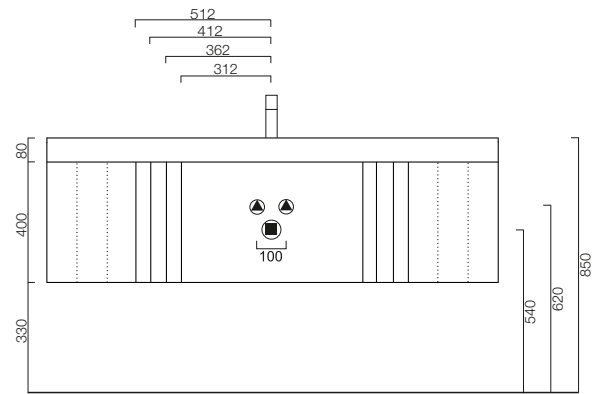

GESTALT / TECHNICALS

Incavo

Neutra

Tacca

Incavo / Neutra / Tacca

H25 - ARREDI / UNITS
Vasche integrate / Integrated washbasins

Incavo / Neutra / Tacca

H25 - ARREDI / UNITS

Lavabi in appoggio / Leaning washbasins

Incavo / Neutra / Tacca

H40 - ARREDI / UNITS
Vasche integrate / Integrated washbasins

Incavo / Neutra / Tacca

H40 - ARREDI / UNITS

Lavabi in appoggio / Leaning washbasins