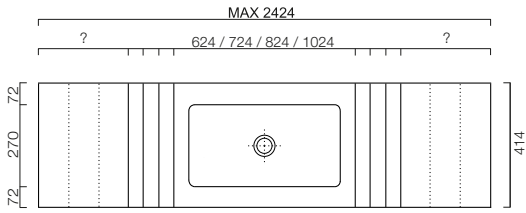

GESTALT / TECHNICALS

Incavo

Neutra

Tacca

Incavo / Neutra / Tacca

H25 - ARREDI / UNITS
Vasche integrate / Integrated washbasins

Incavo / Neutra / Tacca

H25 - ARREDI / UNITS

Lavabi in appoggio / Leaning washbasins

Incavo / Neutra / Tacca

H40 - ARREDI / UNITS
Vasche integrate / Integrated washbasins

Incavo / Neutra / Tacca

H40 - ARREDI / UNITS

Lavabi in appoggio / Leaning washbasins