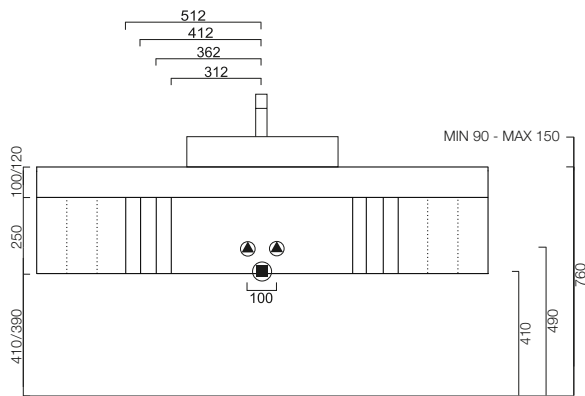

GESTALT / TECHNICALS

Incavo

Neutra

Tacca

Incavo / Neutra / Tacca

H25 - ARREDI / UNITS
Vasche integrate / Integrated washbasins

Incavo / Neutra / Tacca

H25 - ARREDI / UNITS

Lavabi in appoggio / Leaning washbasins

Incavo / Neutra / Tacca

H40 - ARREDI / UNITS
Vasche integrate / Integrated washbasins

Incavo / Neutra / Tacca

H40 - ARREDI / UNITS

Lavabi in appoggio / Leaning washbasins