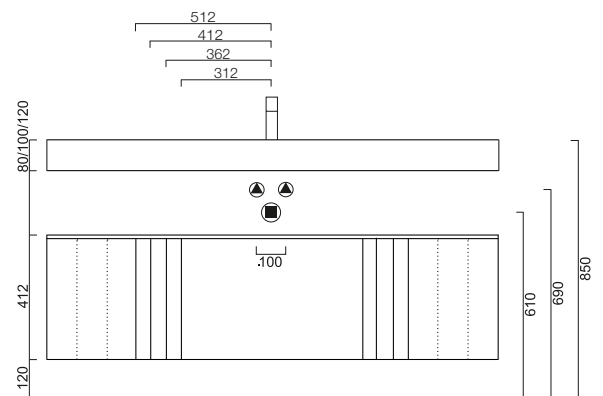

GESTALT / TECHNICALS

Incavo

Neutra

Tacca

Incavo / Neutra / Tacca

H25 - ARREDI / UNITS
Vasche integrate / Integrated washbasins

Incavo / Neutra / Tacca

H25 - ARREDI / UNITS

Lavabi in appoggio / Leaning washbasins

Incavo / Neutra / Tacca

H40 - ARREDI / UNITS
Vasche integrate / Integrated washbasins

Incavo / Neutra / Tacca

H40 - ARREDI / UNITS

Lavabi in appoggio / Leaning washbasins