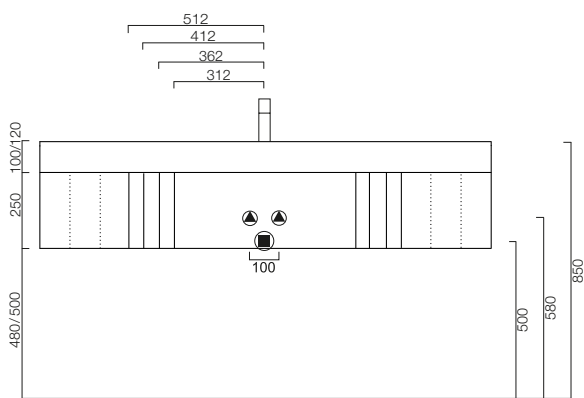

GESTALT / TECHNICALS

Incavo

Neutra

Tacca

Incavo / Neutra / Tacca

H25 - ARREDI / UNITS
Vasche integrate / Integrated washbasins

Incavo / Neutra / Tacca

H25 - ARREDI / UNITS

Lavabi in appoggio / Leaning washbasins

Incavo / Neutra / Tacca

H40 - ARREDI / UNITS
Vasche integrate / Integrated washbasins

Incavo / Neutra / Tacca

H40 - ARREDI / UNITS

Lavabi in appoggio / Leaning washbasins