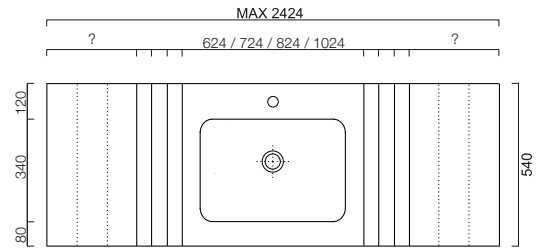

Incavo / Neutra / Tacca

H75 - ARREDI / UNITS

Vasche integrate / Integrated washbasins