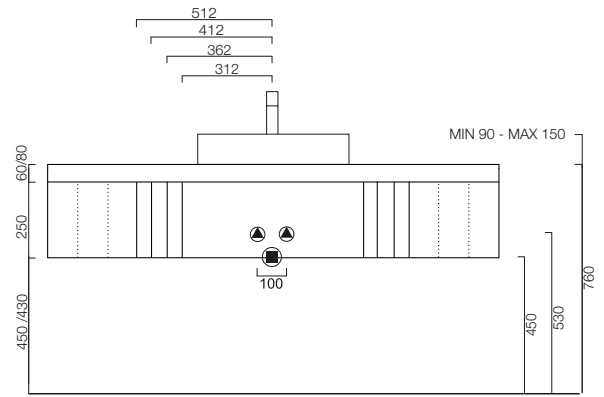

GESTALT / TECHNICALS

Incavo

Neutra

Tacca

Incavo / Neutra / Tacca

H25 - ARREDI / UNITS
Vasche integrate / Integrated washbasins

Incavo / Neutra / Tacca

H25 - ARREDI / UNITS

Lavabi in appoggio / Leaning washbasins

Incavo / Neutra / Tacca

H40 - ARREDI / UNITS
Vasche integrate / Integrated washbasins

Incavo / Neutra / Tacca

H40 - ARREDI / UNITS

Lavabi in appoggio / Leaning washbasins