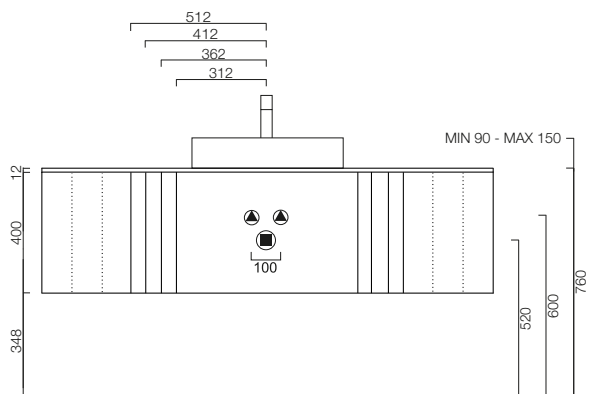

Lavabi in appoggio / Leaning washbasins

Incavo / Neutra / Tacca

H40 - ARREDI / UNITS
Vasche integrate / Integrated washbasins

Incavo / Neutra / Tacca

H40 - ARREDI / UNITS

Lavabi in appoggio / Leaning washbasins

Incavo / Neutra / Tacca

H50 - ARREDI / UNITS

Vasche integrate / Integrated washbasins

Incavo / Neutra / Tacca

H50 - ARREDI / UNITS

Lavabi in appoggio / Leaning washbasins

Incavo / Neutra / Tacca

H75 - ARREDI / UNITS