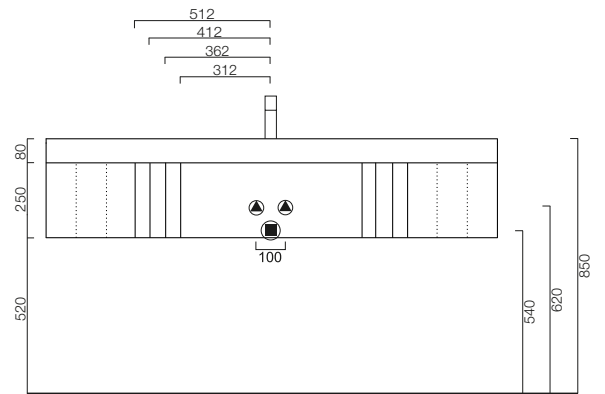

GESTALT / TECHNICALS

Incavo

Neutra

Tacca

Incavo / Neutra / Tacca

H25 - ARREDI / UNITS
Vasche integrate / Integrated washbasins

Incavo / Neutra / Tacca

H25 - ARREDI / UNITS

Lavabi in appoggio / Leaning washbasins

Incavo / Neutra / Tacca

H40 - ARREDI / UNITS
Vasche integrate / Integrated washbasins

Incavo / Neutra / Tacca

H40 - ARREDI / UNITS

Lavabi in appoggio / Leaning washbasins