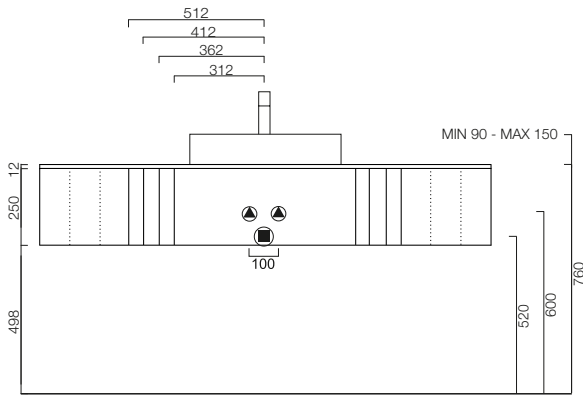

GESTALT / TECHNICALS

Incavo

Neutra

Tacca

Incavo / Neutra / Tacca

H25 - ARREDI / UNITS
Vasche integrate / Integrated washbasins

Incavo / Neutra / Tacca

H25 - ARREDI / UNITS

Lavabi in appoggio / Leaning washbasins

Incavo / Neutra / Tacca

H40 - ARREDI / UNITS
Vasche integrate / Integrated washbasins

Incavo / Neutra / Tacca

H40 - ARREDI / UNITS

Lavabi in appoggio / Leaning washbasins