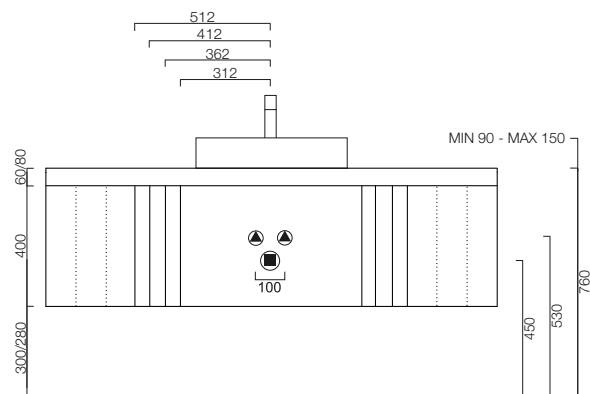

Lavabi in appoggio / Leaning washbasins

Incavo / Neutra / Tacca

H40 - ARREDI / UNITS
Vasche integrate / Integrated washbasins

Incavo / Neutra / Tacca

H40 - ARREDI / UNITS

Lavabi in appoggio / Leaning washbasins

Incavo / Neutra / Tacca

H50 - ARREDI / UNITS

Vasche integrate / Integrated washbasins

Incavo / Neutra / Tacca

H50 - ARREDI / UNITS

Lavabi in appoggio / Leaning washbasins

Incavo / Neutra / Tacca

H75 - ARREDI / UNITS