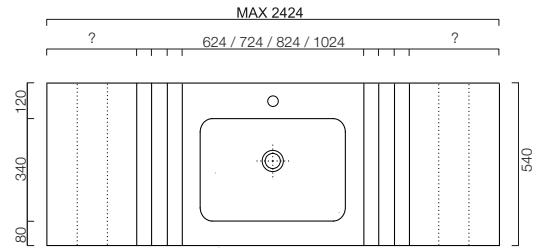

GESTALT / TECHNICALS

Incavo

Neutra

Tacca

Incavo / Neutra / Tacca

H25 - ARREDI / UNITS
Vasche integrate / Integrated washbasins

Incavo / Neutra / Tacca

H25 - ARREDI / UNITS

Lavabi in appoggio / Leaning washbasins

Incavo / Neutra / Tacca

H40 - ARREDI / UNITS
Vasche integrate / Integrated washbasins

Incavo / Neutra / Tacca

H40 - ARREDI / UNITS

Lavabi in appoggio / Leaning washbasins