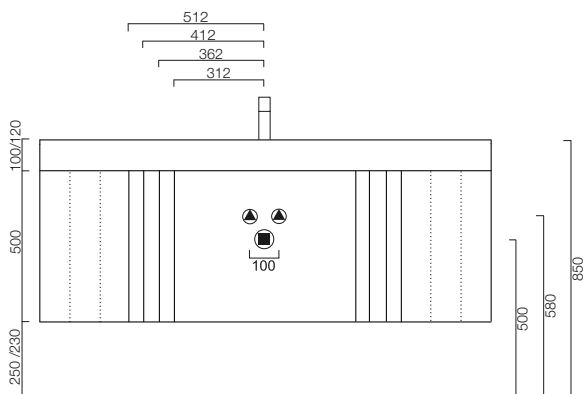

Lavabi in appoggio / Leaning washbasins

Incavo / Neutra / Tacca

H40 - ARREDI / UNITS
Vasche integrate / Integrated washbasins

Incavo / Neutra / Tacca

H40 - ARREDI / UNITS

Lavabi in appoggio / Leaning washbasins

Incavo / Neutra / Tacca

H50 - ARREDI / UNITS

Vasche integrate / Integrated washbasins

Incavo / Neutra / Tacca

H50 - ARREDI / UNITS

Lavabi in appoggio / Leaning washbasins

Incavo / Neutra / Tacca

H75 - ARREDI / UNITS