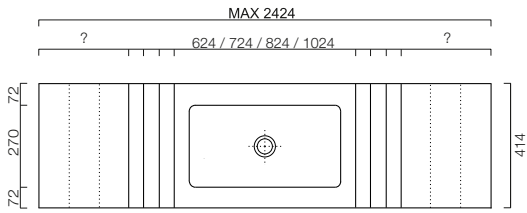

Incavo / Neutra / Tacca

H75 - ARREDI / UNITS

Vasche integrate / Integrated washbasins