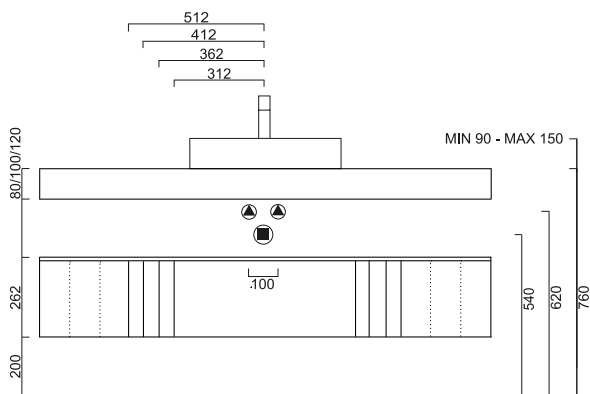

GESTALT / TECHNICALS

Incavo

Neutra

Tacca

Incavo / Neutra / Tacca

H25 - ARREDI / UNITS
Vasche integrate / Integrated washbasins

Incavo / Neutra / Tacca

H25 - ARREDI / UNITS

Lavabi in appoggio / Leaning washbasins

Incavo / Neutra / Tacca

H40 - ARREDI / UNITS
Vasche integrate / Integrated washbasins

Incavo / Neutra / Tacca

H40 - ARREDI / UNITS

Lavabi in appoggio / Leaning washbasins