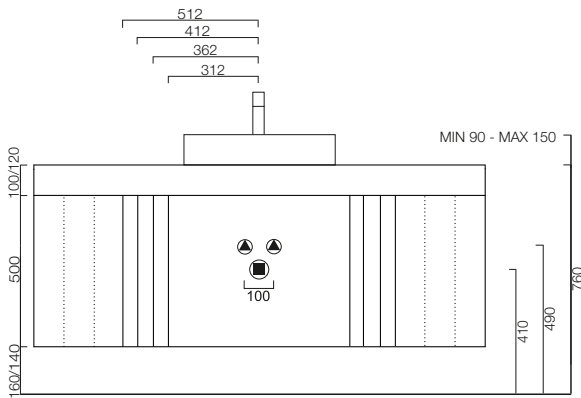

Incavo / Neutra / Tacca

H50 - ARREDI / UNITS

Vasche integrate / Integrated washbasins

Incavo / Neutra / Tacca

H50 - ARREDI / UNITS

Lavabi in appoggio / Leaning washbasins

Incavo / Neutra / Tacca

H75 - ARREDI / UNITS