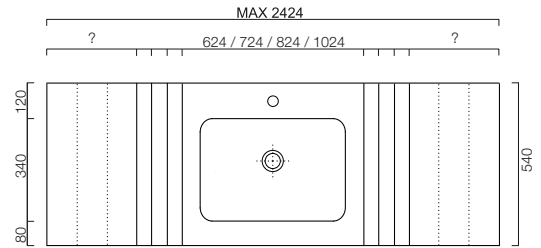

Lavabi in appoggio / Leaning washbasins

Incavo / Neutra / Tacca

H40 - ARREDI / UNITS
Vasche integrate / Integrated washbasins

Incavo / Neutra / Tacca

H40 - ARREDI / UNITS

Lavabi in appoggio / Leaning washbasins

Incavo / Neutra / Tacca

H50 - ARREDI / UNITS

Vasche integrate / Integrated washbasins

Incavo / Neutra / Tacca

H50 - ARREDI / UNITS

Lavabi in appoggio / Leaning washbasins

Incavo / Neutra / Tacca

H75 - ARREDI / UNITS