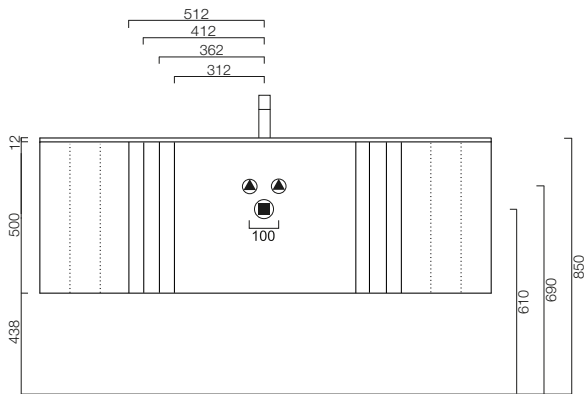

Lavabi in appoggio / Leaning washbasins

Incavo / Neutra / Tacca

H40 - ARREDI / UNITS
Vasche integrate / Integrated washbasins

Incavo / Neutra / Tacca

H40 - ARREDI / UNITS

Lavabi in appoggio / Leaning washbasins

Incavo / Neutra / Tacca

H50 - ARREDI / UNITS

Vasche integrate / Integrated washbasins

Incavo / Neutra / Tacca

H50 - ARREDI / UNITS

Lavabi in appoggio / Leaning washbasins

Incavo / Neutra / Tacca

H75 - ARREDI / UNITS