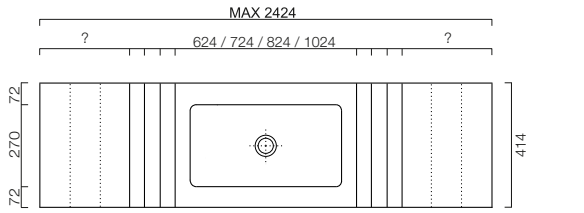

GESTALT / TECHNICALS

Incavo

Neutra

Tacca

Incavo / Neutra / Tacca

H25 - ARREDI / UNITS
Vasche integrate / Integrated washbasins

Incavo / Neutra / Tacca

H25 - ARREDI / UNITS

Lavabi in appoggio / Leaning washbasins

Incavo / Neutra / Tacca

H40 - ARREDI / UNITS
Vasche integrate / Integrated washbasins

Incavo / Neutra / Tacca

H40 - ARREDI / UNITS

Lavabi in appoggio / Leaning washbasins