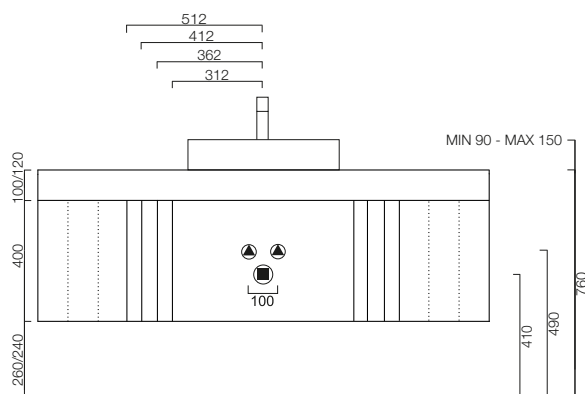

Lavabi in appoggio / Leaning washbasins

Incavo / Neutra / Tacca

H40 - ARREDI / UNITS
Vasche integrate / Integrated washbasins

Incavo / Neutra / Tacca

H40 - ARREDI / UNITS

Lavabi in appoggio / Leaning washbasins

Incavo / Neutra / Tacca

H50 - ARREDI / UNITS

Vasche integrate / Integrated washbasins

Incavo / Neutra / Tacca

H50 - ARREDI / UNITS

Lavabi in appoggio / Leaning washbasins

Incavo / Neutra / Tacca

H75 - ARREDI / UNITS