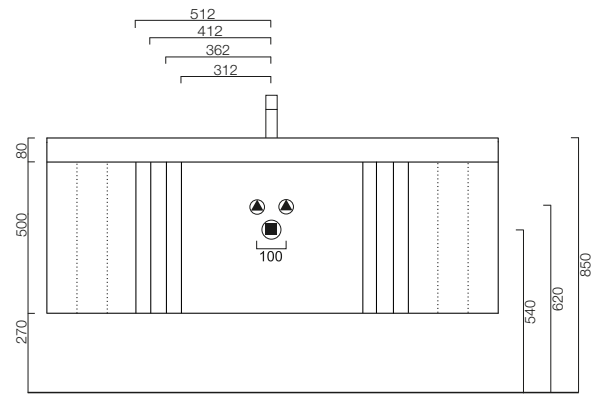

Lavabi in appoggio / Leaning washbasins

Incavo / Neutra / Tacca

H40 - ARREDI / UNITS
Vasche integrate / Integrated washbasins

Incavo / Neutra / Tacca

H40 - ARREDI / UNITS

Lavabi in appoggio / Leaning washbasins

Incavo / Neutra / Tacca

H50 - ARREDI / UNITS

Vasche integrate / Integrated washbasins

Incavo / Neutra / Tacca

H50 - ARREDI / UNITS

Lavabi in appoggio / Leaning washbasins

Incavo / Neutra / Tacca

H75 - ARREDI / UNITS