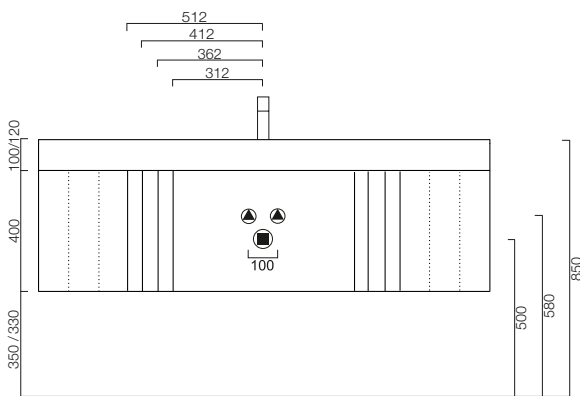

GESTALT / TECHNICALS

Incavo

Neutra

Tacca

Incavo / Neutra / Tacca

H25 - ARREDI / UNITS
Vasche integrate / Integrated washbasins

Incavo / Neutra / Tacca

H25 - ARREDI / UNITS

Lavabi in appoggio / Leaning washbasins

Incavo / Neutra / Tacca

H40 - ARREDI / UNITS
Vasche integrate / Integrated washbasins

Incavo / Neutra / Tacca

H40 - ARREDI / UNITS

Lavabi in appoggio / Leaning washbasins