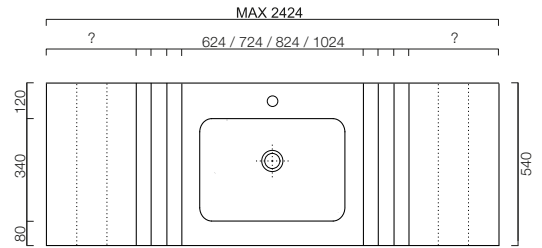

GESTALT / TECHNICALS

Incavo

Neutra

Tacca

Incavo / Neutra / Tacca

H25 - ARREDI / UNITS
Vasche integrate / Integrated washbasins

Incavo / Neutra / Tacca

H25 - ARREDI / UNITS

Lavabi in appoggio / Leaning washbasins

Incavo / Neutra / Tacca

H40 - ARREDI / UNITS
Vasche integrate / Integrated washbasins

Incavo / Neutra / Tacca

H40 - ARREDI / UNITS

Lavabi in appoggio / Leaning washbasins