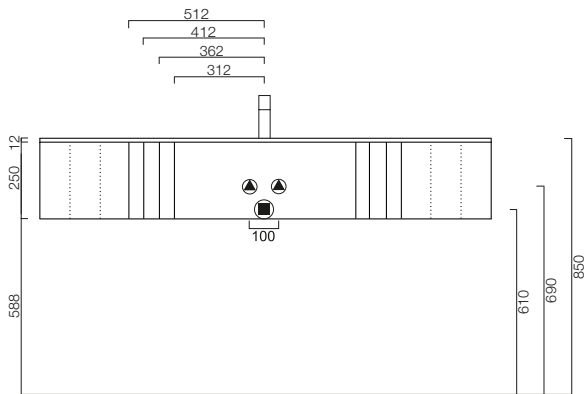

GESTALT / TECHNICALS

Incavo

Neutra

Tacca

Incavo / Neutra / Tacca

H25 - ARREDI / UNITS
Vasche integrate / Integrated washbasins

Incavo / Neutra / Tacca

H25 - ARREDI / UNITS

Lavabi in appoggio / Leaning washbasins

Incavo / Neutra / Tacca

H40 - ARREDI / UNITS
Vasche integrate / Integrated washbasins

Incavo / Neutra / Tacca

H40 - ARREDI / UNITS

Lavabi in appoggio / Leaning washbasins