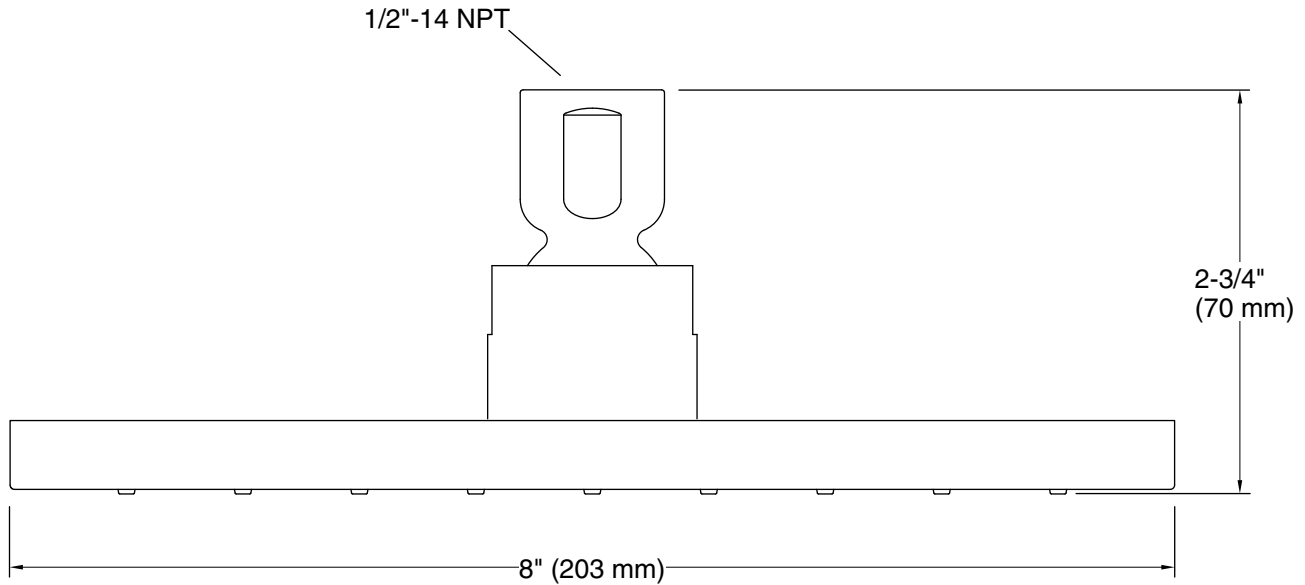

5-13-2020 05:52 - US/CA/MX

THE BOLD LOOK  
OF **KOHLER**®

**Technical Information**

All product dimensions are nominal.

**Showerhead/Body Spray:**

Rated maximum flow: 2.5 gal/min (9.5 l/min)

**Notes**

Install this product according to the installation guide.