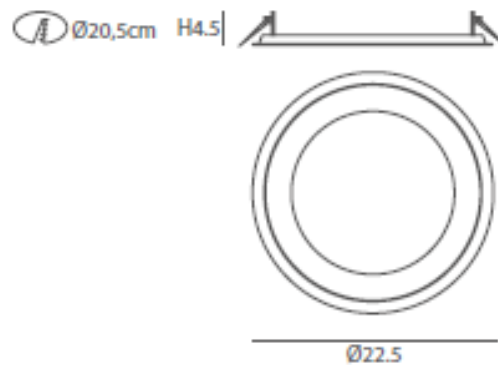

DOWNLIGHT EMPOTRABLE – LED

Anillos de luz de aluminio y difusor de metacrilato, empotrables de diferentes diámetros de gran versatilidad, con tecnología LED .

DOWNLIGHT RECESSED– LED

Rings of lights with LED technology. Versatile original compositions combining different available diameters. Recessed aluminium fitting with pmma diffuser

REF.
1624

DOWNLIGHT
IP43ext IP20int

MATERIAL
Aluminio y metacrilato /
Aluminium & PMMA

ACABADO / FINISH
Bisel blanco mate / *Matt white frame*
Difusor satinado / *Satinated diffuser*

INSTALACIÓN / INSTALLATION
- PCB-LED 20W 700mA V P LC
Cálida / *Warm 3000K 1413lm*
Neutra / *Neutral 4000K 1478lm*

Ref.1624

A