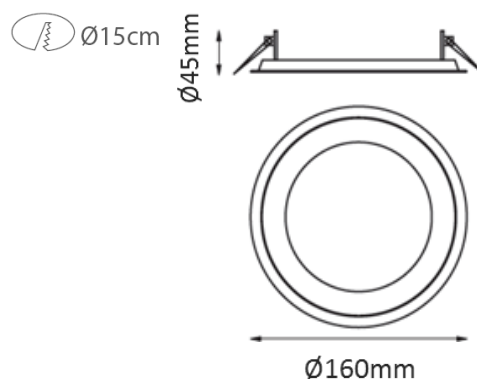

INSTALACIÓN / INSTALLATION

- PCB-LED 10W 350mA   
Cálida / *Warm 3000K 958lm*  
Neutra / *Neutral 4000K 1003lm*

Ref.1623

A

REF.  
1625

DOWNLIGHT  
IP43ext IP20int

MATERIAL

Aluminio y metacrilato /  
*Aluminium & PMMA*

Ref.1625

A

dim 1-10V

dim DALI

dim PUSH

dim L,C