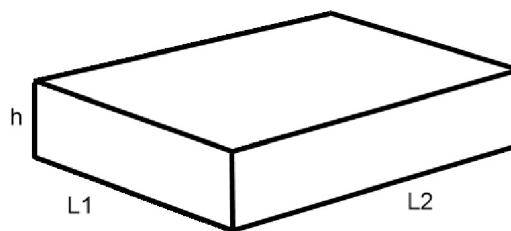

With ozonator and remote controller.

White color.

Dimensions: 2100 mm x 2100 mm x h. 670 mm.

## QUADRAT POOL

9S5TBIRSOT Disegno Complessivo / Overall Drawing

**QUADRAT POOL****9S5TBIRSOT**

Dati operativi / Specifications		
Dimensioni / Dimensions	2110 x 2110 x h. 600 mm	83 5/64 x 83 5/64 x 23 5/8 inc
Marcatura CE / CE Marking	Si	
Peso netto / Net weight	344.00 kg	758.82 lb
Peso operativo / Working weight	1620.00 kg	3572.10 lb
Capacità / Capacity	1062.00 l	291.03 gal

**QUADRAT POOL****9S5TBIRSOT**      Pesi e Misure / Weights and Sizes

Peso ( Kg ) Weight ( lb )	430,00 ( Kg )	947,98 ( lb )
Volume ( dc3 ) - ( in3 )	4428,61 ( dc3 )	270250,17 ( in3 )
h ( mm ) - ( in )	915,00 ( mm )	36,02 ( in )
L1 ( mm ) - ( in )	2200,00 ( mm )	86,61 ( in )
L2 ( mm ) - ( in )	2200,00 ( mm )	86,61 ( in )