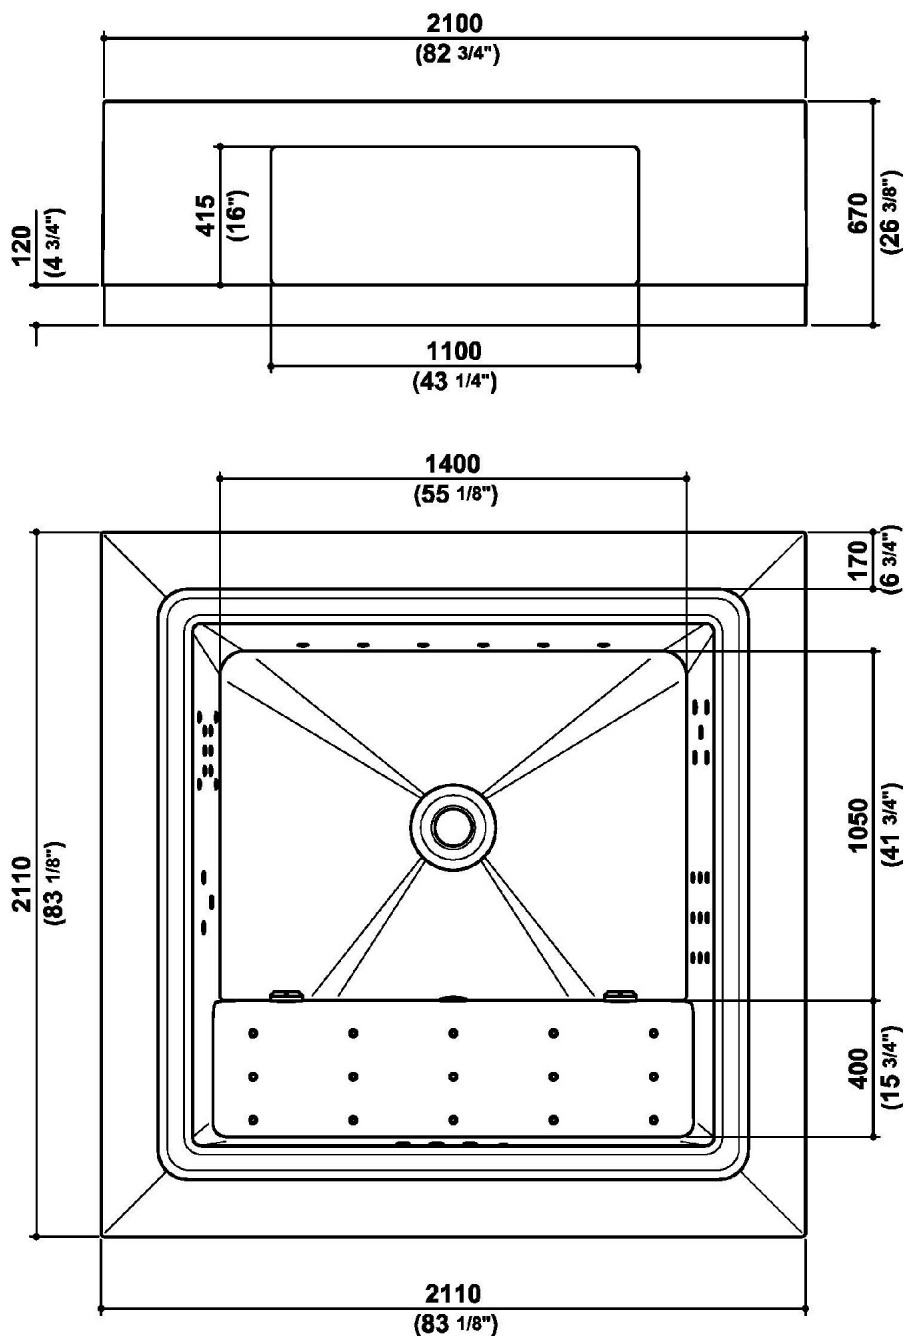

Con ozonizzatore e telecomando.

Colore bianco.

Dimensioni: 2100 mm x 2100 mm x h. 670 mm.

Free standing tub with skimming lip, built with a special fiberglass/gelcoat anti-osmosis. Steel support frame resting on 8 adjustable feet. Aesthetic skirting with function of safety tank. Inox nozzles.

With ozonator and remote controller.

White color.

Dimensions: 2100 mm x 2100 mm x h. 670 mm.

## QUADRAT POOL

9S5TBIRSOT Disegno Complessivo / Overall Drawing

**QUADRAT POOL****9S5TBIRSOT**

Dati operativi / Specifications		
Dimensioni / Dimensions	2110 x 2110 x h. 600 mm	83 5/64 x 83 5/64 x 23 5/8 inc
Marcatura CE / CE Marking	Si	
Peso netto / Net weight	344.00 kg	758.82 lb
Peso operativo / Working weight	1620.00 kg	3572.10 lb
Capacità / Capacity	1062.00 l	291.03 gal

**QUADRAT POOL****9S5TBIRSOT**      Pesi e Misure / Weights and Sizes

Peso ( Kg ) Weight ( lb )	430,00 ( Kg )	947,98 ( lb )
Volume ( dc3 ) - ( in3 )	4428,61 ( dc3 )	270250,17 ( in3 )
h ( mm ) - ( in )	915,00 ( mm )	36,02 ( in )
L1 ( mm ) - ( in )	2200,00 ( mm )	86,61 ( in )
L2 ( mm ) - ( in )	2200,00 ( mm )	86,61 ( in )