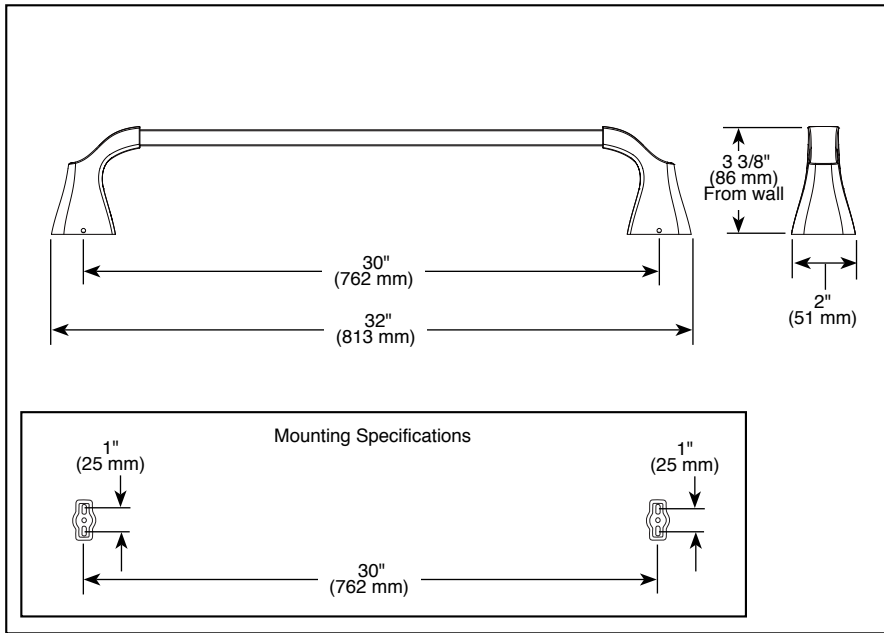

ACCESSORIES

- Tesla™ Bath Collection
- 30" Towel Bar

Submitted Model No.: _____

Specific Features: _____

STANDARD SPECIFICATIONS:

- Wood blocking is preferable behind all wall surfaces. If wood blocking is not available, the following fasteners are suggested: Tile/Masonry-Plastic or lead Anchors Plaster/drywall-Toggle bolts.
- Mounting hardware and mounting template included with product.