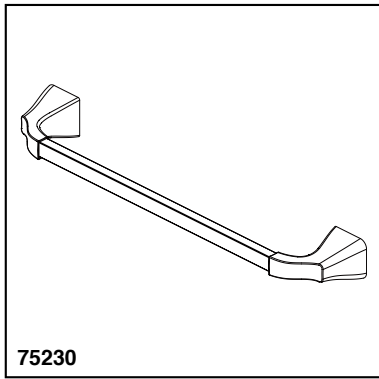

ACCESSORIES

- Tesla™ Bath Collection
- 30" Towel Bar

Submitted Model No.: _____

Specific Features: _____

STANDARD SPECIFICATIONS:

- Wood blocking is preferable behind all wall surfaces. If wood blocking is not available, the following fasteners are suggested: Tile/Masonry-Plastic or lead Anchors Plaster/drywall-Toggle bolts.
- Mounting hardware and mounting template included with product.