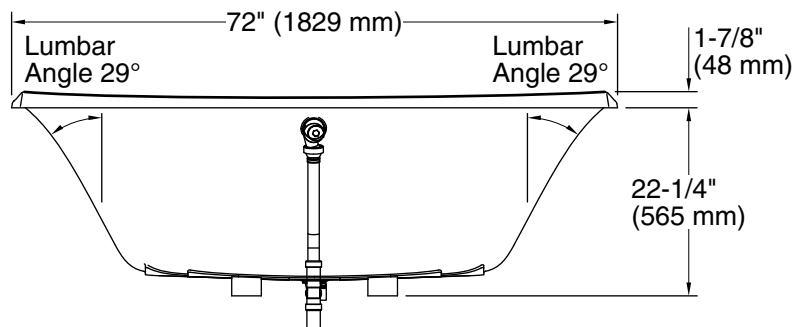

### Technical Information

All product dimensions are nominal.

Installation:	Drop-in
Drain location:	Center
Basin area, bottom:	46-3/4" x 21-5/8" (1187 mm x 549 mm)
Basin area, top:	69-15/16" x 34-3/8" (1776 mm x 873 mm)
Weight:	68 lbs (30.8 kg)
Minimum floor load:	42 lbs/ft <sup>2</sup> (205.1 kg/m <sup>2</sup> )
Water depth:	16-1/2" (419 mm)
Water capacity:	71 gal (268.8 L)
Template:	Drop-in, 1054544-7, required, included