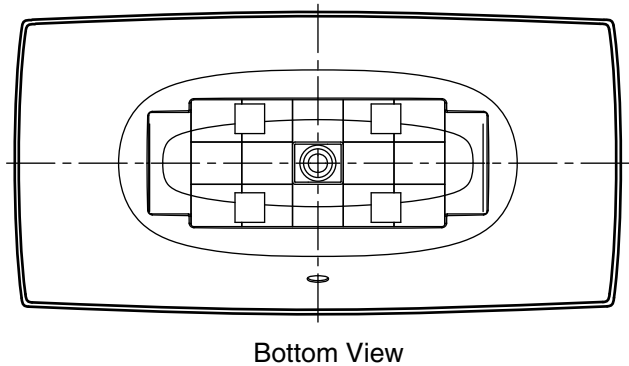

### Features

- Generous 6-foot length provides an incredibly spacious bathing area.
- Sloped lumbar support offers extra comfort while bathing.
- Center drain.
- Coordinates with other products in the Escale collection.

### Technical Information

All product dimensions are nominal.

Installation:	Drop-in
Drain location:	Center
Basin area, bottom:	46-3/4" x 21-5/8" (1187 mm x 549 mm)
Basin area, top:	69-15/16" x 34-3/8" (1776 mm x 873 mm)
Weight:	68 lbs (30.8 kg)
Minimum floor load:	42 lbs/ft <sup>2</sup> (205.1 kg/m <sup>2</sup> )
Water depth:	16-1/2" (419 mm)
Water capacity:	71 gal (268.8 L)
Template:	Drop-in, 1054544-7, required, included