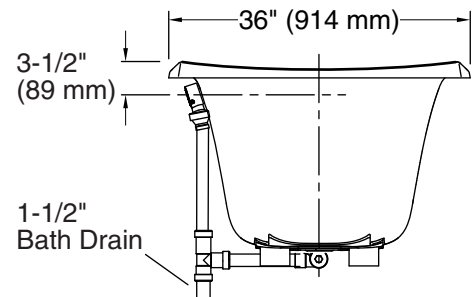

### Features

- Generous 6-foot length provides an incredibly spacious bathing area.
- Sloped lumbar support offers extra comfort while bathing.
- Center drain.
- Coordinates with other products in the Escale collection.

### Technical Information

All product dimensions are nominal.

Installation:	Drop-in
Drain location:	Center
Basin area, bottom:	46-3/4" x 21-5/8" (1187 mm x 549 mm)
Basin area, top:	69-15/16" x 34-3/8" (1776 mm x 873 mm)
Weight:	68 lbs (30.8 kg)
Minimum floor load:	42 lbs/ft <sup>2</sup> (205.1 kg/m <sup>2</sup> )
Water depth:	16-1/2" (419 mm)
Water capacity:	71 gal (268.8 L)
Template:	Drop-in, 1054544-7, required, included