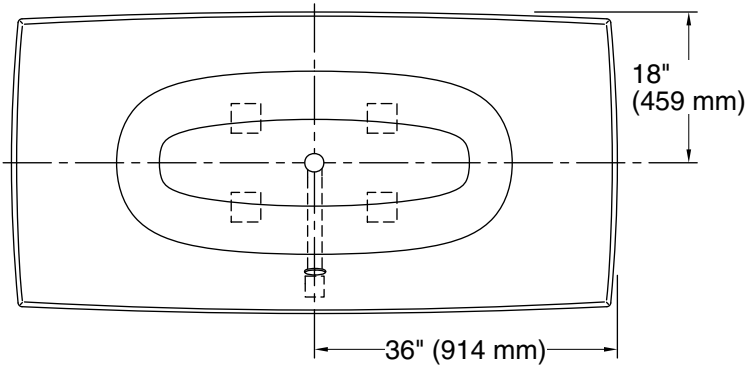

### Features

- Generous 6-foot length provides an incredibly spacious bathing area.
- Sloped lumbar support offers extra comfort while bathing.
- Center drain.
- Coordinates with other products in the Escale collection.

### Technical Information

All product dimensions are nominal.

Installation:	Drop-in
Drain location:	Center
Basin area, bottom:	46-3/4" x 21-5/8" (1187 mm x 549 mm)
Basin area, top:	69-15/16" x 34-3/8" (1776 mm x 873 mm)
Weight:	68 lbs (30.8 kg)
Minimum floor load:	42 lbs/ft <sup>2</sup> (205.1 kg/m <sup>2</sup> )
Water depth:	16-1/2" (419 mm)
Water capacity:	71 gal (268.8 L)
Template:	Drop-in, 1054544-7, required, included