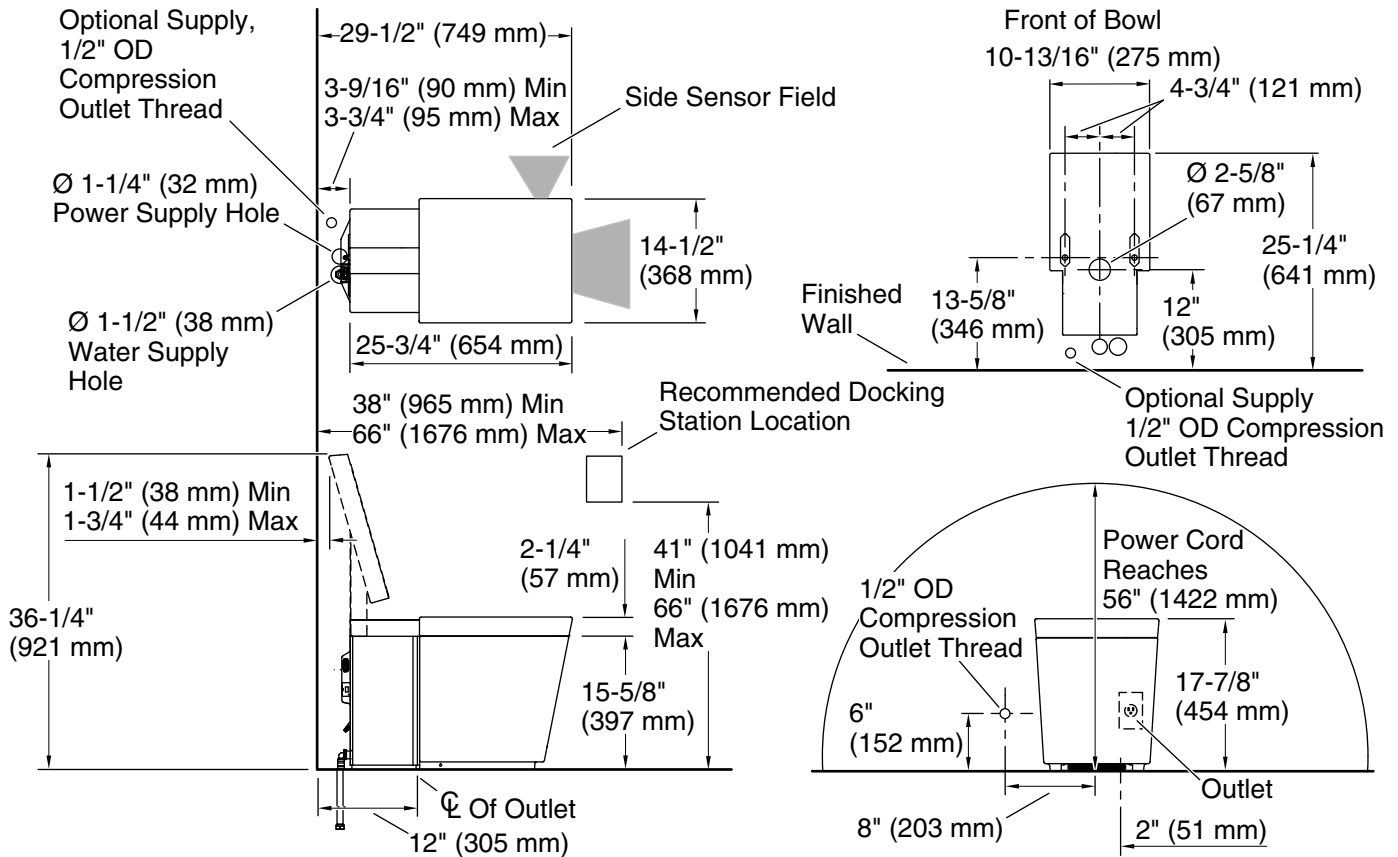

Required Electrical Service

One dedicated circuit required, protected with Class A Ground-Fault Circuit-Interrupter (GFCI). Outside North America, this device may be known as a Residual Current Device (RCD).
120 V, 15 A, 60 Hz

Technical Information

All product dimensions are nominal.

Toilet type:	One-piece, Floor-mount
Waste Outlet:	Floor
Bowl shape:	Elongated
Trap passageway:	2-7/8" (73 mm)
Water Consumption	
Full:	1.28 gpf (4.8 lpf)
Reduced:	0.6 gpf (2.3 lpf)
Water surface size:	10" x 8-1/4" (254 mm x 210 mm)
Rim to water surface:	5-1/2" (140 mm)
Rough-in:	12" (305 mm)

Fixture Supply Requirements

Min static pressure:	30 psi (206.8 kPa)
Max static pressure:	80 psi (551.6 kPa)

Notes

Install this product according to the installation instructions.

IMPORTANT! Use the supply hoses provided with the fixture. Do not reuse the previously installed hoses.

Installation of a water hammer arrestor is recommended.

Install the docking station cord, when premium remote control is included, before installing the finished wall.

The supplied water inlet hose requires a supply stop with a 1/2" OD compression male outlet thread.

If local codes require the toilet be bolted to the flange, order flange installation kit for required hardware and instructions.

Can be installed with water and electrical supplies attached to the back wall or through the floor. See roughing-in illustration for details.

Adjust the through-the-floor installation as required to meet all local codes.