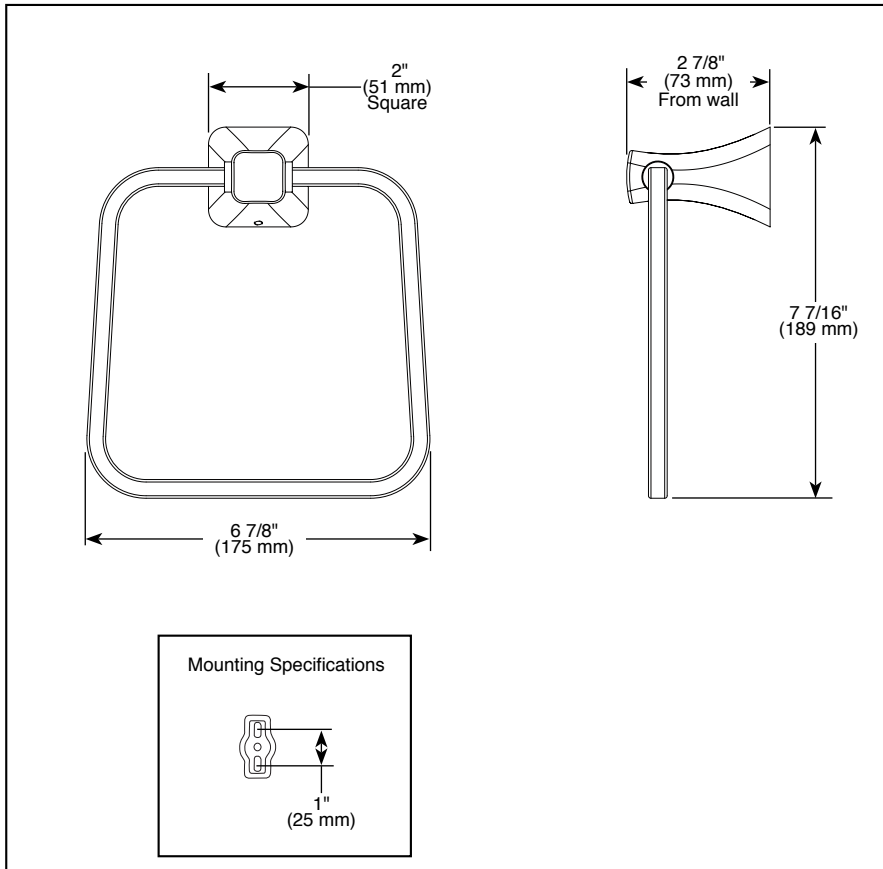

ACCESSORIES

- Tesla™ Bath Collection
- Towel Ring

Submitted Model No.: _____
Specific Features: _____

STANDARD SPECIFICATIONS:

- Wood blocking is preferable behind all wall surfaces. If wood blocking is not available, the following fasteners are suggested: Tile/Masonry-Plastic or lead Anchors Plaster/drywall-Toggle bolts.
- Mounting hardware included with product.
- Towel ring swings.