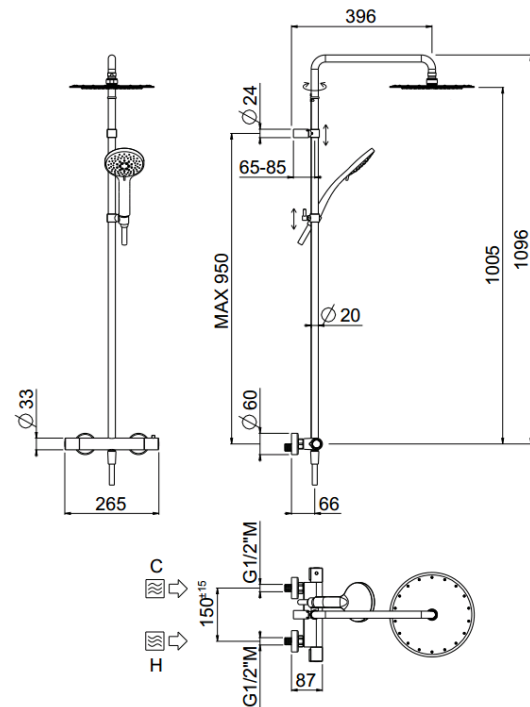

Rigoletto

Rigoletto Stick shower head
00-1803X-N-CRX

TECHNICAL INFORMATION

Bridge shower column including exposed thermostatic mixer with diverter, turning bar with adjustable mounting. Round shower head, Ø200, non-liming, inspectable and serviceable in chromed stainless steel. 3 jets non-liming shower in ABS. Smooth double anti-torsion PVC flexible hose, cm 150. CHROME

Flow rate:
x rubinetto

PICTURE

SPARE PARTS

ORIC031
T°

ORIC032
2 vie / ways

FEATURES

rain jet

central jet

side jet

double anti-torsion

adjustable column

inspectable round

TECHNICAL DRAWING

FINISHINGS