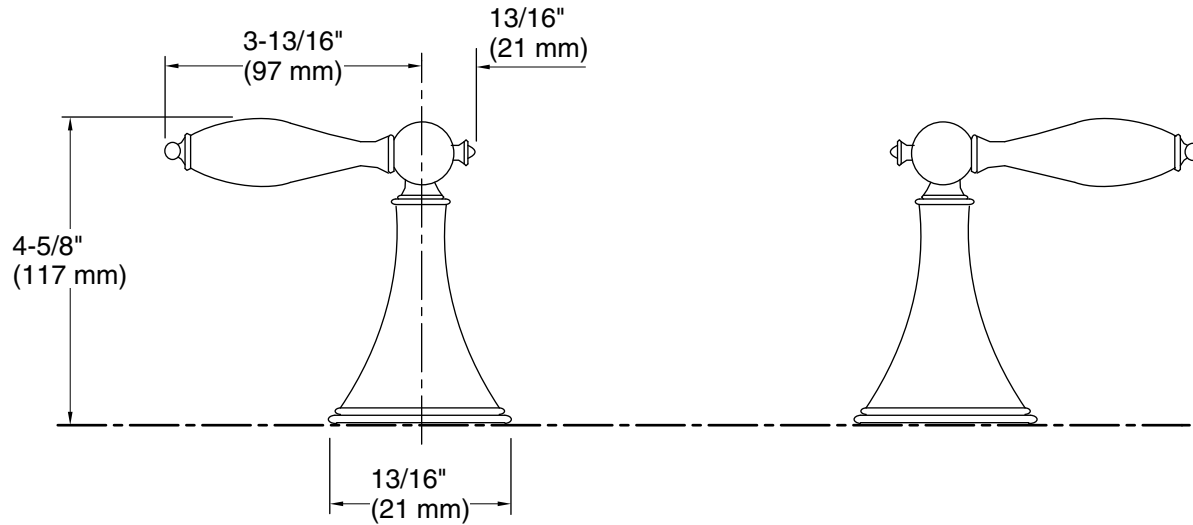

Technical Information

All product dimensions are nominal.

Drain included: No

Notes

Install this product according to the installation instructions.

ADA, OBC, CSA B651 compliant when installed to the specific requirements of these regulations.