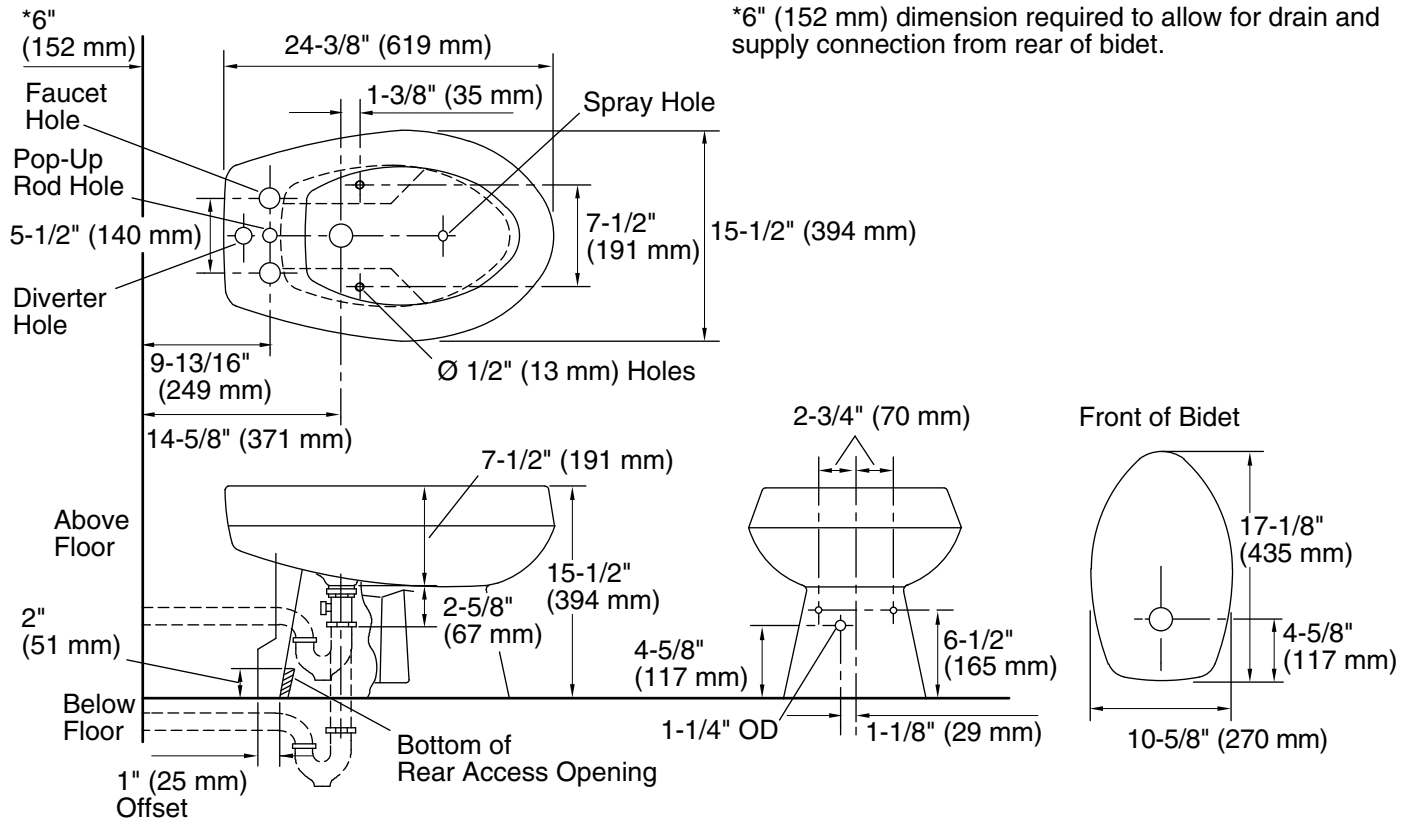

Features

- Drilled for fixture-mount bidet faucet and vacuum breaker.
- Front fill and vertical spray.

Material

- Vitreous china.

Installation

- Above- or below-floor rough-in.

Recommended Products/Accessories

K-23726 Drain treatment

Codes/Standards

ASME A112.19.2/CSA B45.1

KOHLER® One-Year Limited Warranty

See website for detailed warranty information.

Available Colors/Finishes

Color tiles intended for reference only.

Color	Code	Description
	0	White
	96	Biscuit
	47	Almond
	NY	Dune
	95	Ice™ Grey
	G9	Sandbar
	45	Wild Rose™
	K4	Cashmere
	58	Thunder™ Grey
	7	Black Black™
	71	Seafoam Green
	89	Desert Bloom

Technical Information

All product dimensions are nominal.

Notes

Install this product according to the installation instructions.

Hot and cold supplies can be installed from the floor or the wall.