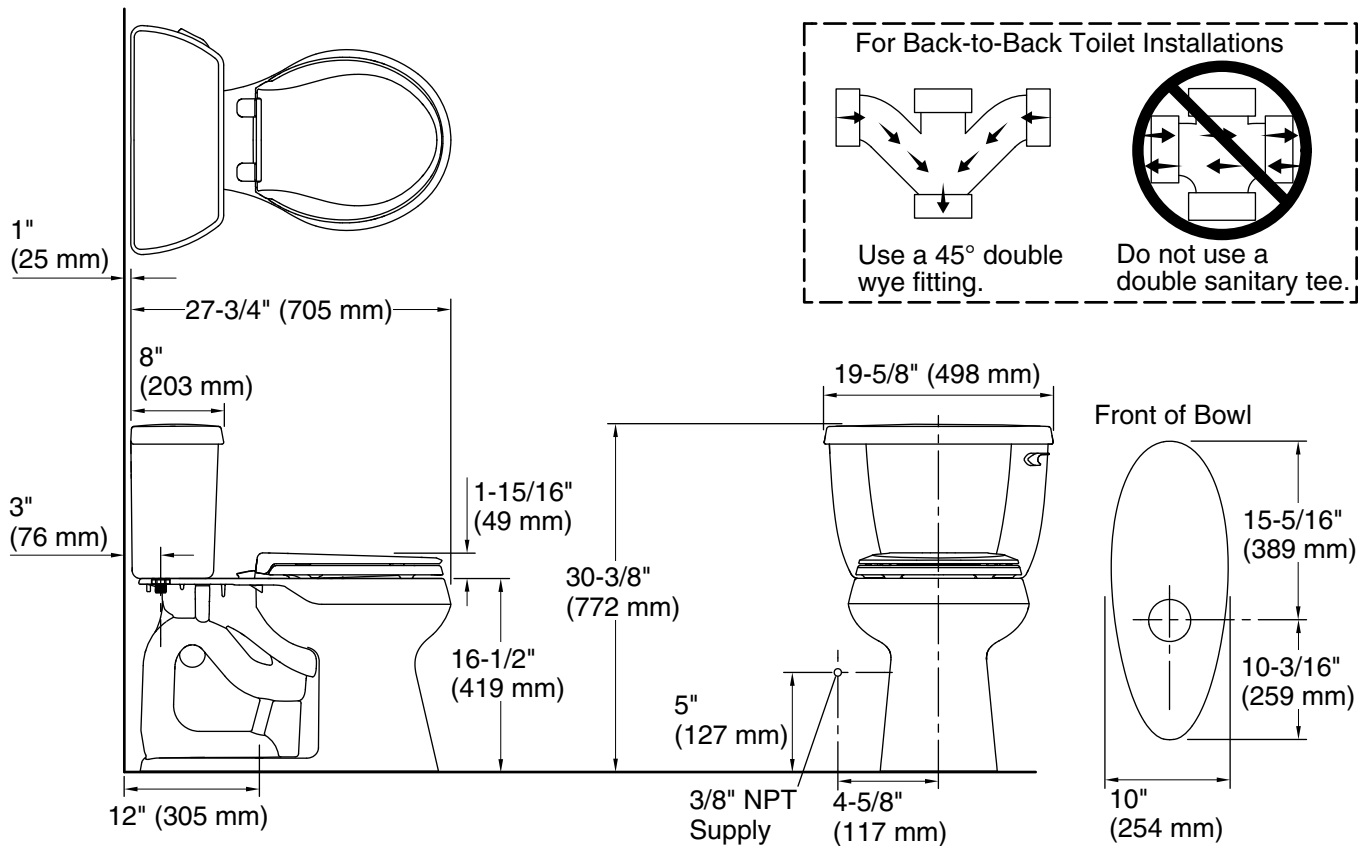

## Installation

- Standard 12" (305 mm) rough-in.
- Three-bolt installation.
- Seat and supply line sold separately.

## Included Components

Product consists of:

- K-5393 Two-piece round-front chair height toilet bowl
- K-4436-RA Toilet tank, 1.28 gpf

Additional Components:

- Bolt cap accessory pack
- Tank cover
- Trip lever

## Technical Information

All product dimensions are nominal.

Toilet type: Two-piece, Floor-mount

Waste Outlet: Floor

Bowl shape: Round-front

Flush type: Class Five®

Trap passageway: 2-1/8" (54 mm)

Water Consumption

Full: 1.28 gpf (4.8 lpf)

Water surface size: 10-1/2" x 8-1/4" (267 mm x 210 mm)

Rim to water surface: 5-3/8" (137 mm)

Rough-in: 12" (305 mm)

Seat-mounting holes: 5-1/2" (140 mm)