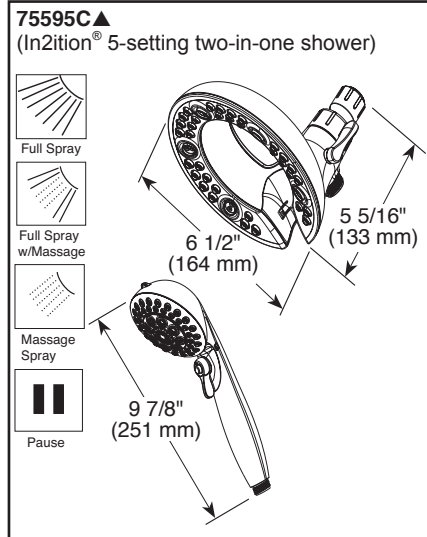

COMPLIES WITH

- ASME A112.18.1 / CSA B125.1
- Indicates compliance to ICC/ANSI A117.1 - Valve control only
- EPA WaterSense®

▲ Designate proper finish suffix

Delta reserves the right (1) to make changes in specifications and materials, and (2) to change or discontinue models, both without notice or obligation. Dimensions are for reference only. See current full-line price book or www.deltafaucet.com for finish options and product availability.

DSP-B-142710C-I20 Rev. A

Delta Faucet Company

55 E. 111th Street, Indianapolis, IN 46280
350 South Edgeware Road, St. Thomas, ON N5P 4L1
© 2020 Delta Faucet Company