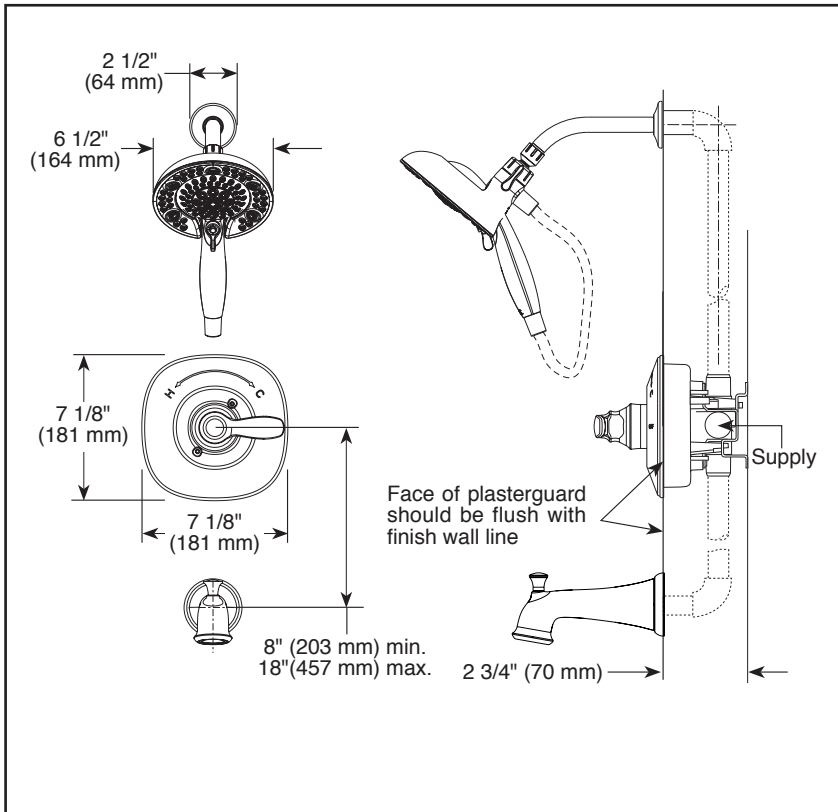

# TUB AND SHOWER FAUCET TRIM

- Nura® Bath Collection
- Shower Only (142710C-I20 Series)
- Tub/Shower (144710C-I20 Series)

Submitted Model No.: \_\_\_\_\_

Specific Features: \_\_\_\_\_

## FEATURES:

- Monitor® 14 Series pressure balanced single handle bath mixing valve trim

## STANDARD SPECIFICATIONS:

- Maximum 1.75 gpm @ 80 psi, 6.6 L/min @ 550 kPa
- Maintains a balanced pressure of hot and cold water even when a valve is turned on or off elsewhere in the system.
- For use with MultiChoice® Universal rough valve body. (R10000 Series)
- Back-to-back installation capability
- Solid brass forged body
- Temperature only controlled with handle
- Field adjustable to limit handle rotation into hot water zone
- 120° maximum handle rotation
- All parts replaceable from the front of the valve
- Integrated hand shower docks secure shower head when not in use