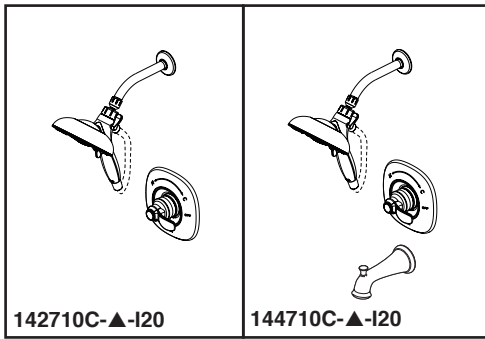

# TUB AND SHOWER FAUCET TRIM

- Nura® Bath Collection
- Shower Only (142710C-I20 Series)
- Tub/Shower (144710C-I20 Series)

Submitted Model No.: \_\_\_\_\_

Specific Features: \_\_\_\_\_

## FEATURES:

- Monitor® 14 Series pressure balanced single handle bath mixing valve trim

## STANDARD SPECIFICATIONS:

- Maximum 1.75 gpm @ 80 psi, 6.6 L/min @ 550 kPa
- Maintains a balanced pressure of hot and cold water even when a valve is turned on or off elsewhere in the system.
- For use with MultiChoice® Universal rough valve body. (R10000 Series)
- Back-to-back installation capability
- Solid brass forged body
- Temperature only controlled with handle
- Field adjustable to limit handle rotation into hot water zone
- 120° maximum handle rotation
- All parts replaceable from the front of the valve
- Integrated hand shower docks secure shower head when not in use