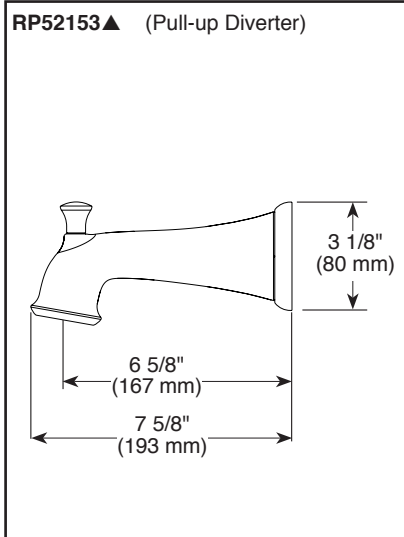

COMPLIES WITH

- ASME A112.18.1 / CSA B125.1
- Indicates compliance to ICC/ANSI A117.1 - Valve control only
- EPA WaterSense®

▲ Designate proper finish suffix

Delta reserves the right (1) to make changes in specifications and materials, and (2) to change or discontinue models, both without notice or obligation. Dimensions are for reference only. See current full-line price book or www.deltafaucet.com for finish options and product availability.

DSP-B-142710C-I20 Rev. A

Delta Faucet Company

55 E. 111th Street, Indianapolis, IN 46280
350 South Edgeware Road, St. Thomas, ON N5P 4L1
© 2020 Delta Faucet Company