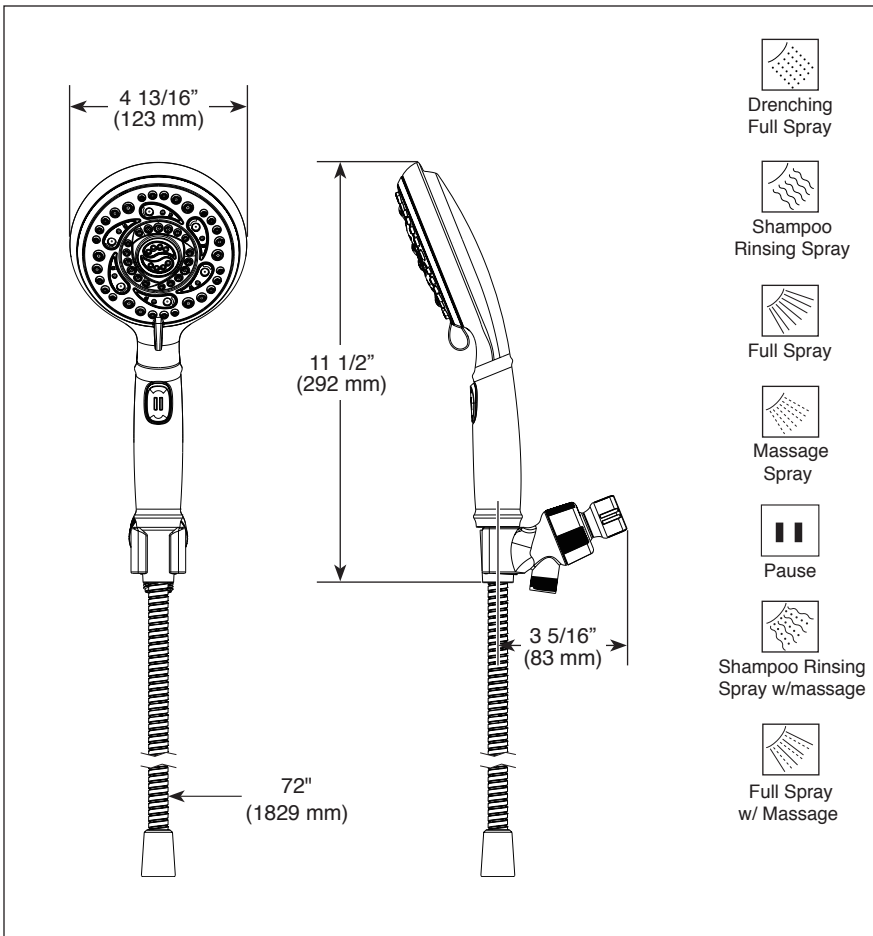

75704▲

Submitted Model No.: _____

Specific Features: _____

▲ Designate proper finish suffix

see what Delta can do™

HAND SHOWER

■ 7-Spray Setting Hand Shower

FEATURES:

- Touch-Clean® Nozzles

STANDARD SPECIFICATIONS:

- Maximum 1.75 gpm @ 80 psi, 6.6L/min @ 550 kPa
- Hand held shower with seven spray settings - pause is a non-positive shut-off
- 72" (1829 mm) metal hose (Chrome and SN finishes only)
- 72" (1829 mm) UltraFlex hose (RB finish only)
- Model includes shower arm mount
- Adjustable shower arm mount allows for hands-free showering
- Change spray model with easy turn dial
- Push button activates pause feature