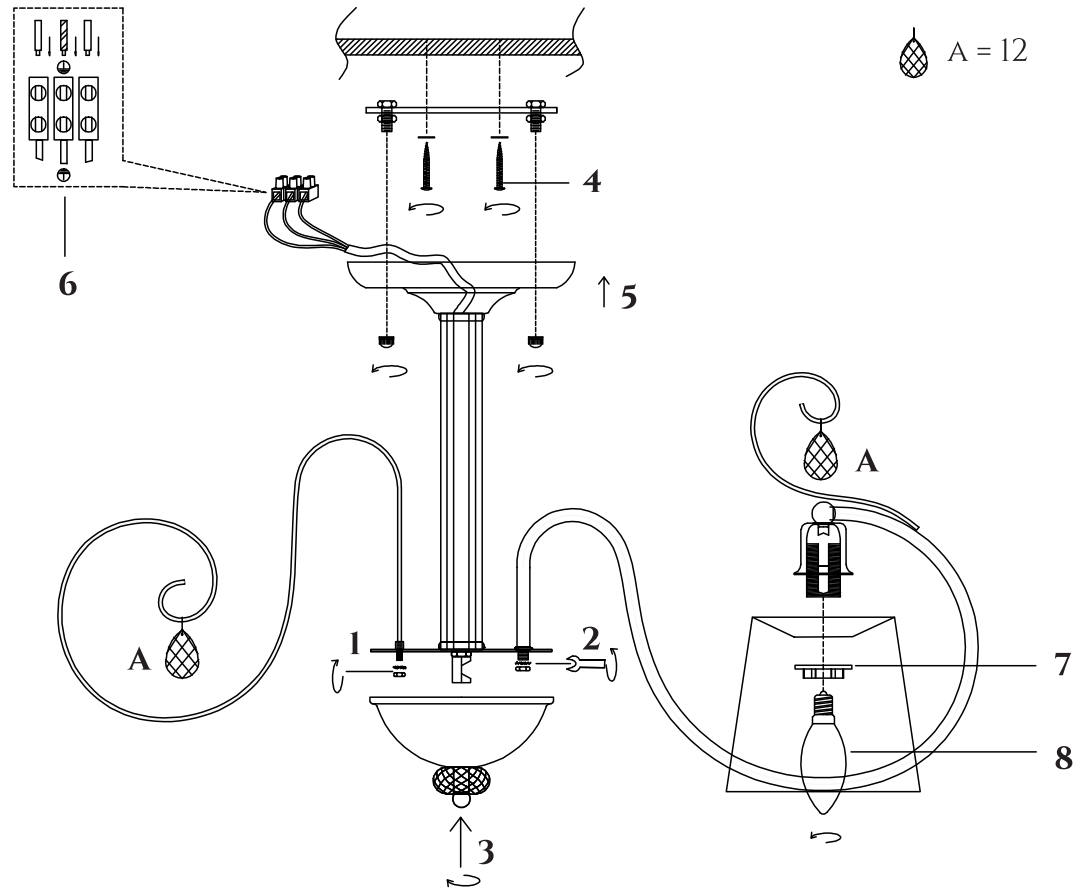

FREYA
TRADITION OF QUALITY

INSTRUCTION

MODEL: FR2020-PL-06-BZ
CHANDELIER

6 X E14 (40W)

FREYA-LIGHT.COM