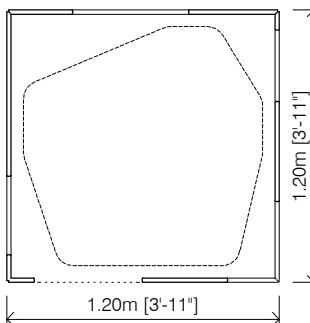

High Security Standards
Best quality
Nordic Pedagogy