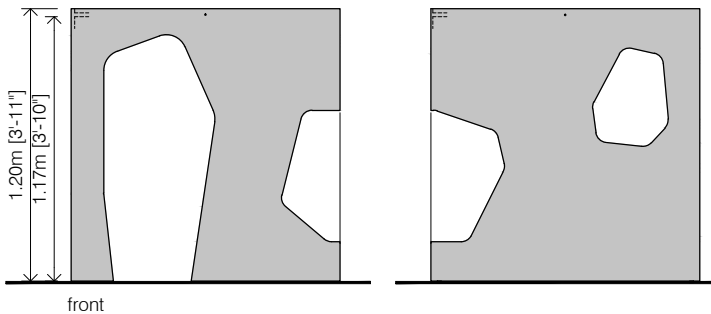

Openings:

there are a total of 6 openings; one of them is to enter, and another located on the corner.

Assembly:

Assembly is very simple. In 15' will be ready to play.

Total weight:

65 kg (146 lbs)

Dimensions (W x D x H):

1,20x1,20x1,20m (3'-11"x3'-11"x3'-11")

Recommended age:

- From 3 to 7 years old.

OPTIONAL EXTRAS:

- Roof. We can also provide a full roof on white wood.

RELATED PRODUCTS:

Corner option 3 Walls

Corner option 2 Walls