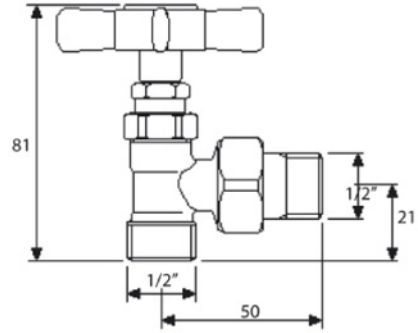

TOWELWARMER Collection	
Code	Description
9074-C 9075-I/N/O/OR 9075-B/ND/R	<p><b>Green Park 2 towel warmer 675x825 mm (280 W - 241 Kcal/h t 50°)</b></p> <p>Chrome            Incalux, Nickel, Dark Gold, Rose Gold            Bronze, Dark Nickel, Copper</p>

Verona - Italy  
 tel. +39 045 8006917  
 fax. +39 045 8020111  
 gentry-home.com

TOWELWARMER Collection	
Code	Description
9127-C 9128-I/N/O/OR 9128-B/ND/R	<p><b>Valves (pair)</b>            Chrome            Incalux, Nickel, Dark Gold, Rose Gold            Bronze, Dark Nickel, Copper</p> <p><b>Fittings available</b>            12/14/16 copper            12/14/16 covered</p>
9126	Electrical element complete with thermostatic control