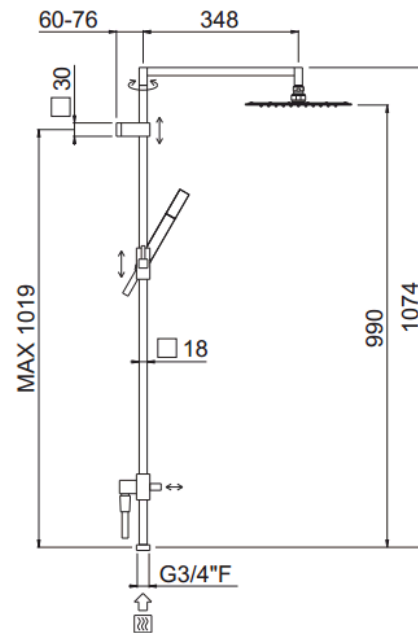

Extreme 3/4" connection

Extreme 3/4" connection, MySlim shower head
31452-CR

TECHNICAL INFORMATION

Turning square shower column with adjustable mounting with articulated shower holder, 3/4" connection, adjustable upper holder and diverter. Non-liming square ultra-thin shower head 300x300 in stainless steel. ABS non-liming one jet square shower. PVC smooth double anti-torsion flexible hose cm 150. CHROME

Flow rate:

? Doccia o soffione?

PICTURE

SPARE PARTS

FEATURES

Rain jet

Non-liming

double anti-torsion

ecologic

adjustable column

TECHNICAL DRAWING

FINISHINGS