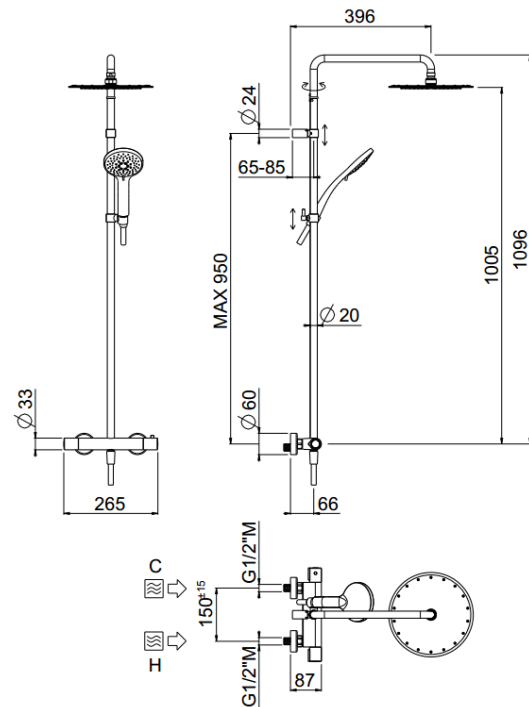

Rigoletto

Rigoletto Stick shower head
00-1808X-N-CRX

TECHNICAL INFORMATION

Bridge shower column including exposed thermostatic mixer with diverter, turning bar with adjustable mounting. Round shower head, Ø250, non-liming, inspectable and serviceable in chromed stainless steel. 3 jets non-liming shower in ABS. Smooth double anti-torsion PVC flexible hose, cm 150. CHROME

Flow rate:
x rubinetto

PICTURE

SPARE PARTS

ORIC031
T°

ORIC032
2 vie / ways

FEATURES

rain jet

central jet

side jet

double anti-torsion

adjustable column

inspectable round

TECHNICAL DRAWING

FINISHINGS