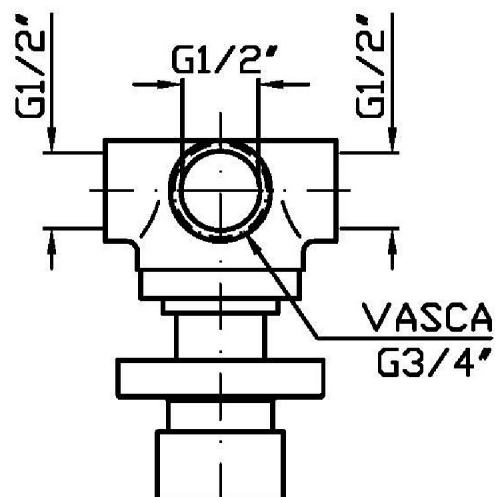

## AGUABLU

Z94471

Deviatore per incasso vasca-doccia. / Built-in diverter.

Deviatore per incasso vasca-doccia.

Built-in diverter for bath-shower mixer.

R99629 / R99629.1900

Parte incasso / Built-in part

## AGUABLU

Z94471

Disegno Complessivo / Overall Drawing

## AGUABLU

Z94471 Pesì e Misure / Weights and Sizes

Peso ( Kg ) Weight ( lb )	0,46 ( Kg )	1,014116 ( lb )
Volume ( dc3 ) - ( in3 )	0,55 ( dc3 )	0,000034 ( in3 )
h ( mm ) - ( in )	70 ( mm )	2,755907 ( in )
L1 ( mm ) - ( in )	80 ( mm )	3,149608 ( in )
L2 ( mm ) - ( in )	98 ( mm )	3,8582698 ( in )