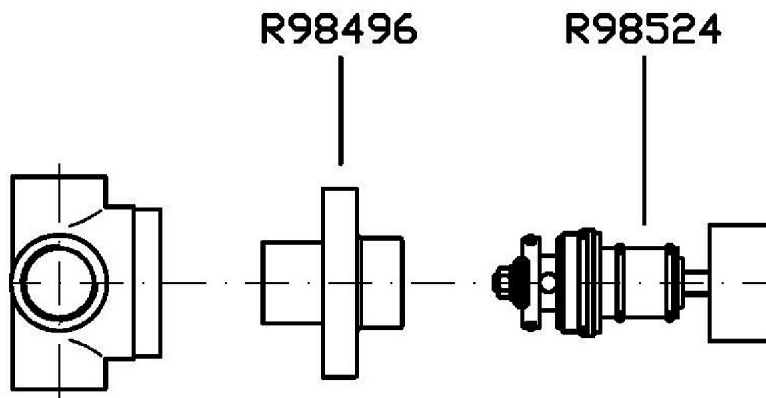

AGUABLU

Z94471

Esplosi / Exploded