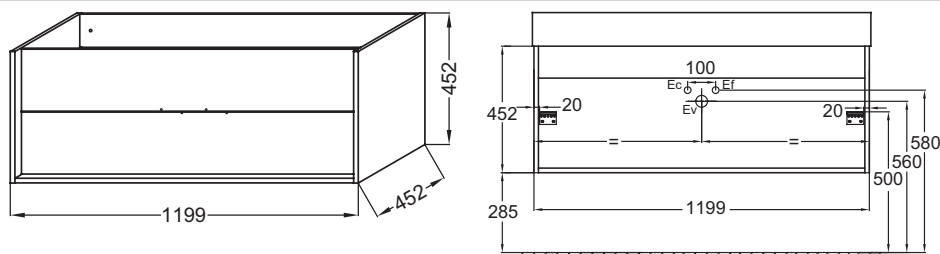

EB1586-M90

Collection: VIVIENNE

Finish\*:

Main features:

Features

- DIMENSIONS: 119.90 x 45.20 x 45.20 cm
- MATERIAL: Lacquer and melamine
- WEIGHT: 29 kg
- INSTALLATION TYPE: Wall-hung

Technical drawing

Product Specification: Base unit 120 cm for vanity top, 2 drawers. EB1586-M90. Collection: VIVIENNE. DIMENSIONS: 119.90 x 45.20 x 45.20 cm. WEIGHT: 29 kg. MATERIAL: Lacquer and melamine. INSTALLATION TYPE: Wall-hung.