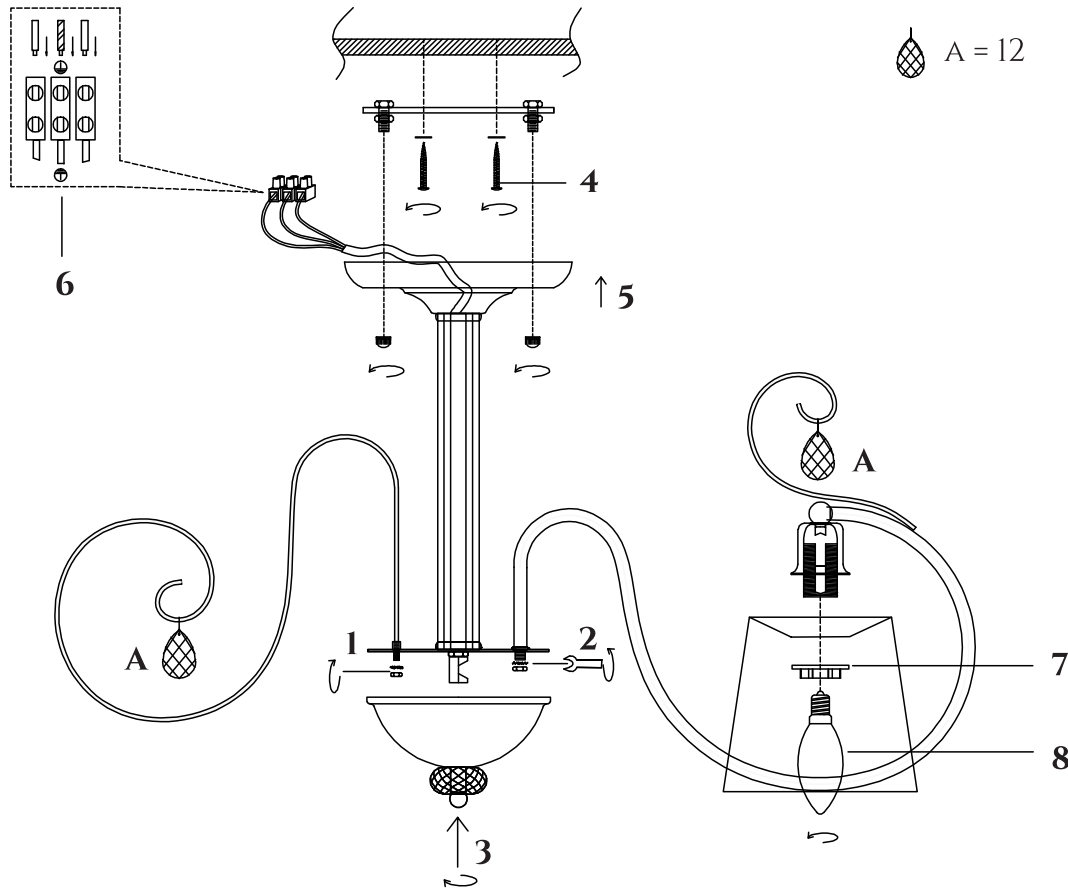

FREYA
TRADITION OF QUALITY

INSTRUCTION

MODEL: FR2020-CL-06-BG
CHANDELIER

6 X E14 (40W)

FREYA-LIGHT.COM