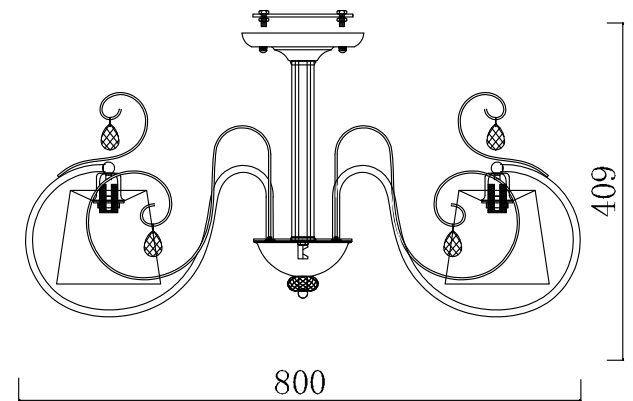

FREYA
TRADITION OF QUALITY

INSTRUCTION

MODEL: FR2020-CL-06-BG
CHANDELIER

6 X E14 (40W)

FREYA-LIGHT.COM