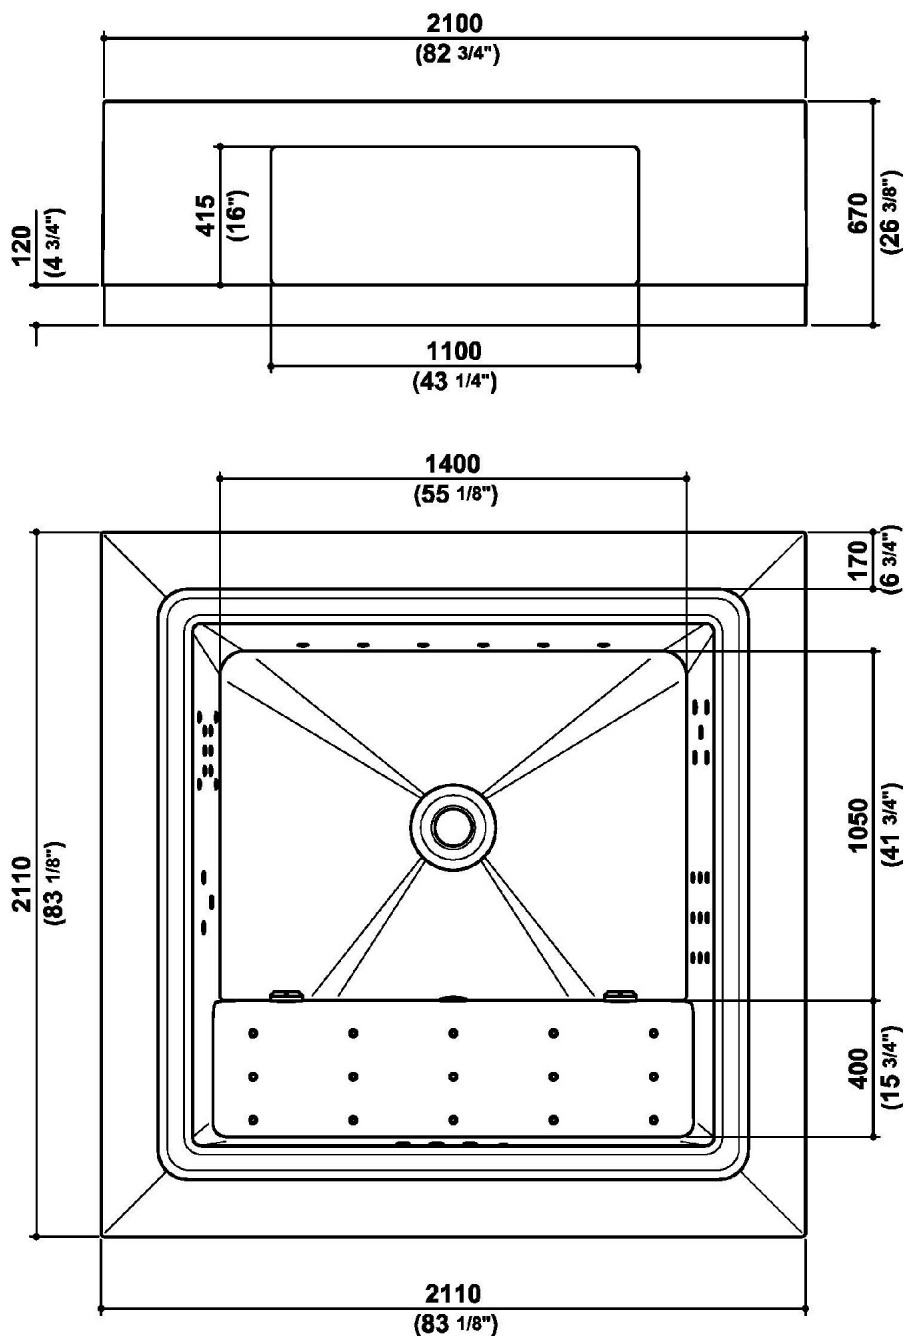

Con ozonizzatore e telecomando.

Colore bianco.

Dimensioni: 2100 mm x 2100 mm x h. 670 mm.

Free standing tub with skimming lip, built with a special fiberglass/gelcoat anti-osmosis. Steel support frame resting on 8 adjustable feet. Aesthetic skirting with function of safety tank. Inox nozzles.

With ozonator and remote controller.

White color.

Dimensions: 2100 mm x 2100 mm x h. 670 mm.

QUADRAT POOL

9S5TBIREOT Disegno Complessivo / Overall Drawing

QUADRAT POOL**9S5TBIREOT**

Dati operativi / Specifications		
Dimensioni / Dimensions	2110 x 2110 x h. 600 mm	83 5/64 x 83 5/64 x 23 5/8 inc
Marcatura CE / CE Marking	Si	
Peso netto / Net weight	340.00 kg	750.00 lb
Peso operativo / Working weight	1620.00 kg	3572.10 lb
Capacità / Capacity	1062.00 l	291.03 gal

QUADRAT POOL**9S5TBIREOT** Pesi e Misure / Weights and Sizes

Peso (Kg) Weight (lb)	430,00 (Kg)	947,98 (lb)
Volume (dc3) - (in3)	4428,61 (dc3)	270250,17 (in3)
h (mm) - (in)	915,00 (mm)	36,02 (in)
L1 (mm) - (in)	2200,00 (mm)	86,61 (in)
L2 (mm) - (in)	2200,00 (mm)	86,61 (in)