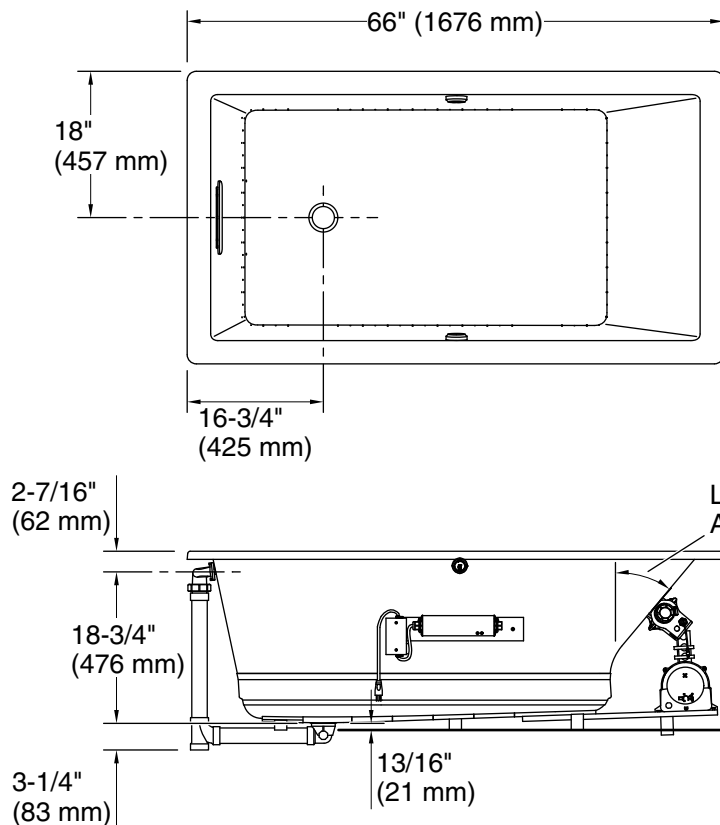

Underscore® Rectangle

66" x 36" Heated BubbleMassage™ air bath with Bask™

K-1173-GHW

No change in measurements if connected with drain illustrated. (K-7272)

Drop-in Rim Detail

Blower Motor Access
30" (762 mm) W x 15" (381 mm) H Min

Technical Information

All product dimensions are nominal.

Installation:	Drop-in, Undermount
Drain location:	End
Basin area, bottom:	44-1/2" x 26-1/2" (1130 mm x 673 mm)
Basin area, top:	60-1/4" x 30-1/4" (1530 mm x 768 mm)
Weight:	111 lbs (50.3 kg)
Minimum floor load:	60 lbs/ft ² (292.9 kg/m ²)
Water depth:	17-3/4" (451 mm)
Water capacity:	102 gal (386.1 L)
Cutout:	Drop-in, 65" x 35" (1651 mm x 889 mm)
Electrical component rating:	Blower: 120 V, 10 A, 60 Hz Heated Surface: 120 V, 0.5 A, 60 Hz, 65