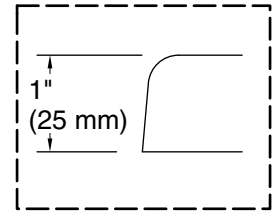

Underscore® Rectangle

66" x 36" Heated BubbleMassage™ air bath with Bask™

K-1173-GHW

No change in measurements if connected with drain illustrated. (K-7272)

Drop-in Rim Detail

Blower Motor Access
30" (762 mm) W x 15" (381 mm) H Min