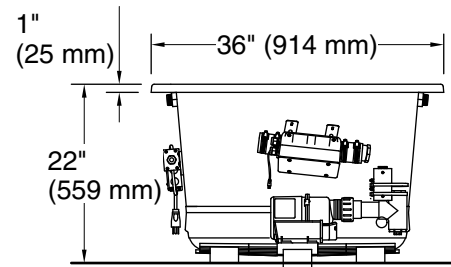

Underscore® Rectangle

66" x 36" Heated BubbleMassage™ air bath with Bask™

K-1173-GHW

No change in measurements if connected with drain illustrated. (K-7272)

Drop-in Rim Detail

Blower Motor Access
30" (762 mm) W x 15" (381 mm) H Min

Technical Information

All product dimensions are nominal.

Installation:	Drop-in, Undermount
Drain location:	End
Basin area, bottom:	44-1/2" x 26-1/2" (1130 mm x 673 mm)
Basin area, top:	60-1/4" x 30-1/4" (1530 mm x 768 mm)
Weight:	111 lbs (50.3 kg)
Minimum floor load:	60 lbs/ft ² (292.9 kg/m ²)
Water depth:	17-3/4" (451 mm)
Water capacity:	102 gal (386.1 L)
Cutout:	Drop-in, 65" x 35" (1651 mm x 889 mm)
Electrical component rating:	Blower: 120 V, 10 A, 60 Hz Heated Surface: 120 V, 0.5 A, 60 Hz, 65