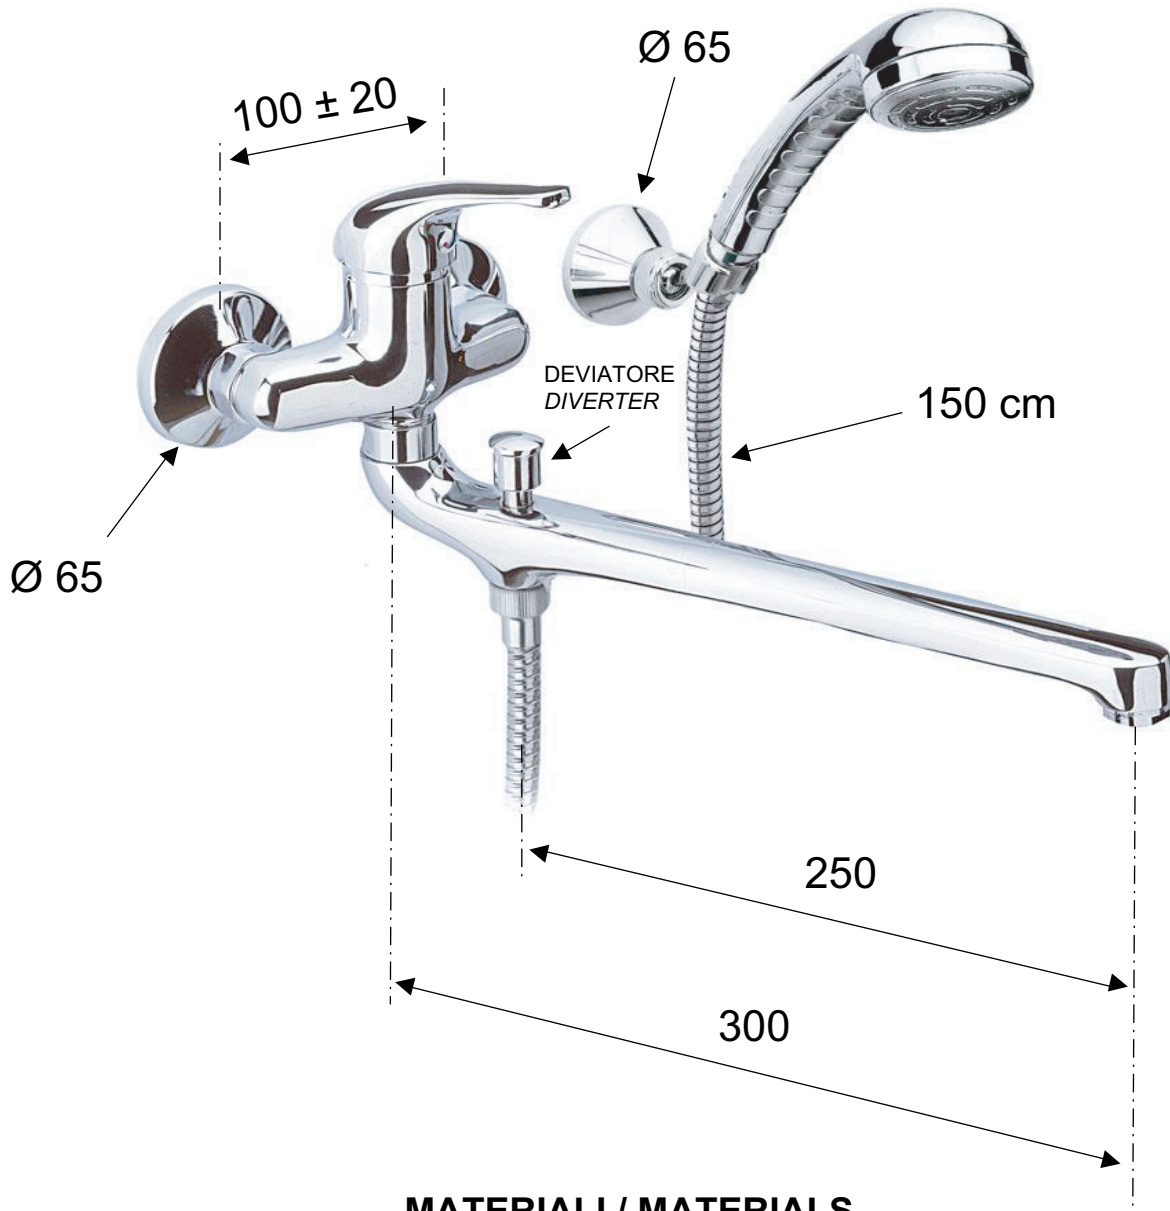

DANIEL

SCHEDA TECNICA TECHNICAL FEATURES

ART. COD.

MT22624

MATERIALI / MATERIALS

OTTONE CROMATO / CHROME PLATED BRASS
ABS

CROMATURA / CHROME PLATING

UNI EN 248