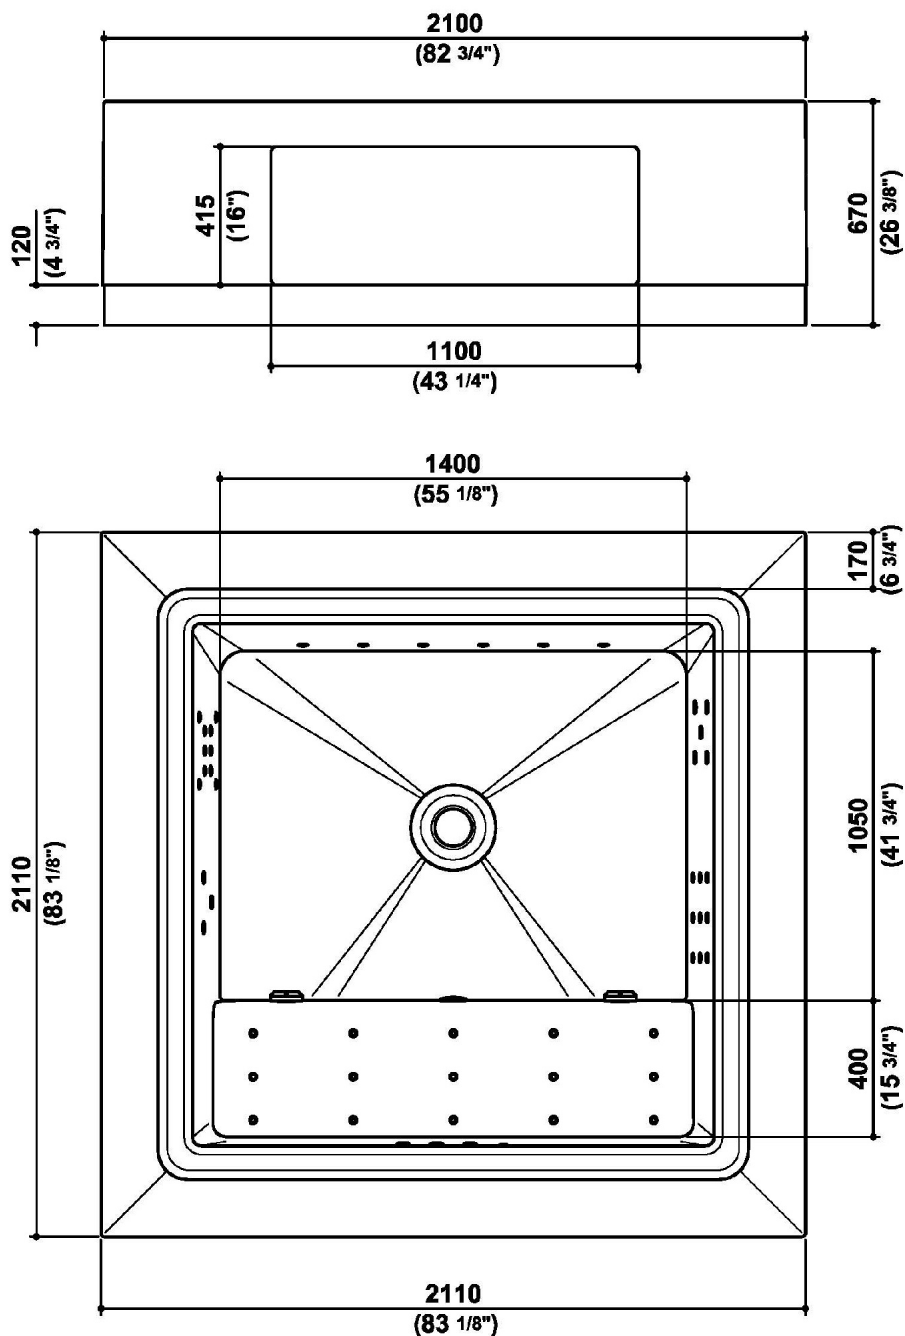

Con ozonizzatore, telecomando e impianto audio bluetooth.

Colore bianco.

Dimensioni: 2100 mm x 2100 mm x h. 670 mm.

Free standing tub with skimming lip, built with a special fiberglass/gelcoat anti-osmosis. Steel support frame resting on 8 adjustable feet. Aesthetic skirting with function of safety tank. Inox nozzles.

With ozonator, remote controller and bluetooth audio system.

White color.

Dimensions: 2100 mm x 2100 mm x h. 670 mm.

QUADRAT POOL

9S5TBIREOTR Disegno Complessivo / Overall Drawing

QUADRAT POOL**9S5TBIREOTR**

Dati operativi / Specifications		
Dimensioni / Dimensions	2110 x 2110 x h. 600 mm	83 5/64 x 83 5/64 x 23 5/8 inc
Marcatura CE / CE Marking	Si	
Peso netto / Net weight	340.00 kg	750.00 lb
Peso operativo / Working weight	1620.00 kg	3572.10 lb
Capacità / Capacity	1062.00 l	291.03 gal

QUADRAT POOL**9S5TBIREOTR** Pesi e Misure / Weights and Sizes

Peso (Kg) Weight (lb)	430,00 (Kg)	947,98 (lb)
Volume (dc3) - (in3)	4428,61 (dc3)	270250,17 (in3)
h (mm) - (in)	915,00 (mm)	36,02 (in)
L1 (mm) - (in)	2200,00 (mm)	86,61 (in)
L2 (mm) - (in)	2200,00 (mm)	86,61 (in)