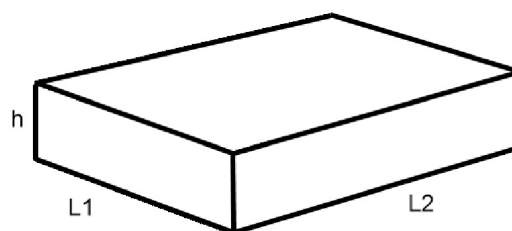

Con ozonizzatore, telecomando e impianto audio bluetooth.

Colore bianco.

Dimensioni: 2100 mm x 2100 mm x h. 670 mm.

Free standing tub with skimming lip, built with a special fiberglass/gelcoat anti-osmosis. Steel support frame resting on 8 adjustable feet. Aesthetic skirting with function of safety tank. Inox nozzles.

With ozonator, remote controller and bluetooth audio system.

White color.

Dimensions: 2100 mm x 2100 mm x h. 670 mm.

QUADRAT POOL

9S5TBIREOTR Disegno Complessivo / Overall Drawing

QUADRAT POOL**9S5TBIREOTR**

Dati operativi / Specifications		
Dimensioni / Dimensions	2110 x 2110 x h. 600 mm	83 5/64 x 83 5/64 x 23 5/8 inc
Marcatura CE / CE Marking	Si	
Peso netto / Net weight	340.00 kg	750.00 lb
Peso operativo / Working weight	1620.00 kg	3572.10 lb
Capacità / Capacity	1062.00 l	291.03 gal

QUADRAT POOL**9S5TBIREOTR** Pesi e Misure / Weights and Sizes

Peso (Kg) Weight (lb)	430,00 (Kg)	947,98 (lb)
Volume (dc3) - (in3)	4428,61 (dc3)	270250,17 (in3)
h (mm) - (in)	915,00 (mm)	36,02 (in)
L1 (mm) - (in)	2200,00 (mm)	86,61 (in)
L2 (mm) - (in)	2200,00 (mm)	86,61 (in)