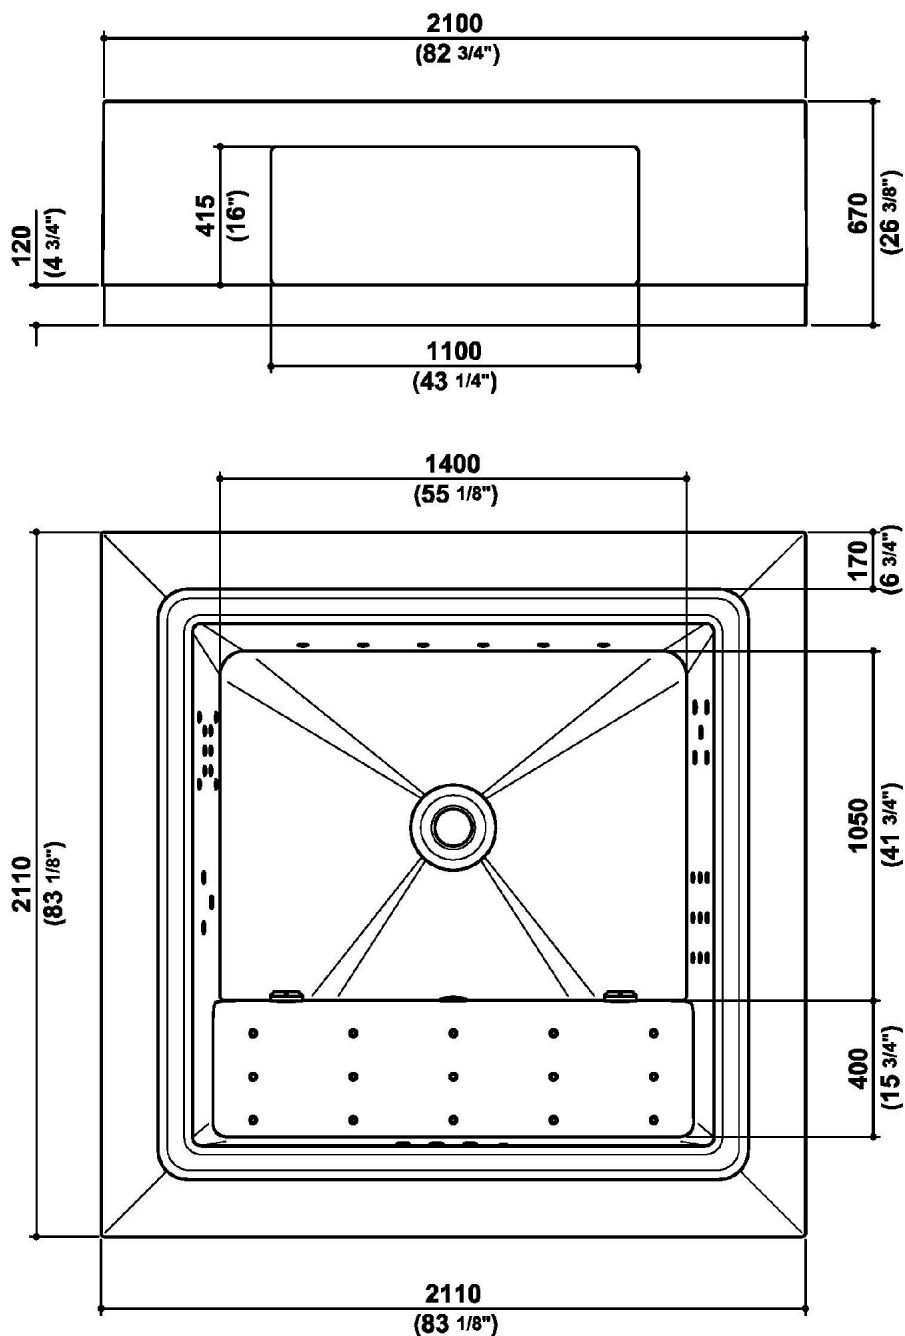

Con ozonizzatore e impianto audio bluetooth.

Colore bianco.

Dimensioni: 2100 mm x 2100 mm x h. 670 mm.

Free standing tub with skimming lip, built with a special fiberglass/gelcoat anti-osmosis. Steel support frame resting on 8 adjustable feet. Aesthetic skirting with function of safety tank. Inox nozzles.

With ozonator and bluetooth audio system.

White color.

Dimensions: 2100 mm x 2100 mm x h. 670 mm.

QUADRAT POOL

9S5TBIREO-R Disegno Complessivo / Overall Drawing

QUADRAT POOL**9S5TBIREO-R**

Dati operativi / Specifications		
Dimensioni / Dimensions	2110 x 2110 x h. 600 mm	83 5/64 x 83 5/64 x 23 5/8 inc
Marcatura CE / CE Marking	Si	
Peso netto / Net weight	340.00 kg	750.00 lb
Peso operativo / Working weight	1620.00 kg	3572.10 lb
Capacità / Capacity	1062.00 l	291.03 gal

QUADRAT POOL**9S5TBIREO-R** Pesi e Misure / Weights and Sizes

Peso (Kg) Weight (lb)	430,00 (Kg)	947,98 (lb)
Volume (dc3) - (in3)	4428,61 (dc3)	270250,17 (in3)
h (mm) - (in)	915,00 (mm)	36,02 (in)
L1 (mm) - (in)	2200,00 (mm)	86,61 (in)
L2 (mm) - (in)	2200,00 (mm)	86,61 (in)