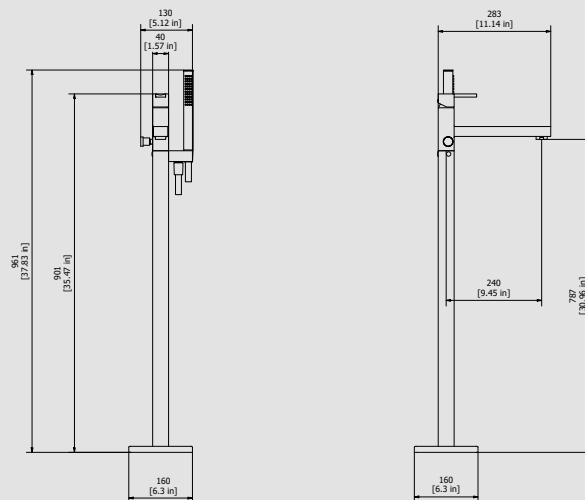

1110x400x170 mm

Weight

14 kg

Finishes

- **CC**
CHROME
- **PL**
PLATINUM
- **SS**
BRUSHED
NICKEL
- **ON**
NATURAL
BRASS
- **BO**
MATT
WHITE
- **NP**
MATT
BLACK
- **CF**
BLACK
CHROME
- **CS**
BRUSHED
BLACK
CHROME
- **II**
PALE
GOLD
- **IS**
BRUSHED
PALE GOLD
- **RS**
ROSE
GOLD
- **SR**
BRUSHED
ROSE GOLD
- **OO**
GOLD
- **OS**
BRUSHED
GOLD
- **RR**
ANTIQUÉ
COPPER
- **BB**
ANTIQUÉ
BRONZE

Dimensions

Cartridge

Ø35 Ceramics Cartridge

Threaded fitting

-

Aerator

-

Flow Rate (+/-10%)

1 BAR
12 l\m

2 BAR
17 l\m

3 BAR
21 l\m

Production

Main body is a single casted pieces

Material

BRASS
According to CuZn35Pb2Al-B (CB752S)
Max Lead content: 1.36%

WE ARE IB