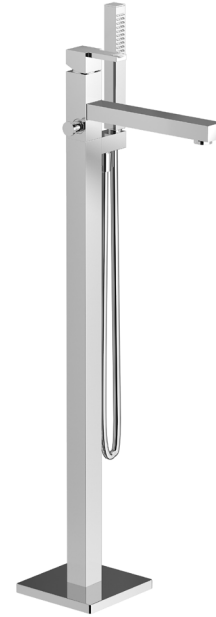

Collection

BARK

Article

EBK399

Description

Free-standing bath filler with shower kit.

Built-in body to be purchased separately INC399.

Box Dimensions

1110x400x170 mm

Weight

14 kg

Finishes

- **CC**
CHROME
- **PL**
PLATINUM
- **SS**
BRUSHED
NICKEL
- **ON**
NATURAL
BRASS
- **BO**
MATT
WHITE
- **NP**
MATT
BLACK
- **CF**
BLACK
CHROME
- **CS**
BRUSHED
BLACK
CHROME
- **II**
PALE
GOLD
- **IS**
BRUSHED
PALE GOLD
- **RS**
ROSE
GOLD
- **SR**
BRUSHED
ROSE GOLD
- **OO**
GOLD
- **OS**
BRUSHED
GOLD
- **RR**
ANTIQUÉ
COPPER
- **BB**
ANTIQUÉ
BRONZE

Dimensions

Cartridge

Ø35 Ceramics Cartridge

Threaded fitting

-

Aerator

-

Flow Rate (+/-10%)

1 BAR
12 l\m

2 BAR
17 l\m

3 BAR
21 l\m

Production

Main body is a single casted pieces

Material

BRASS
According to CuZn35Pb2Al-B (CB752S)
Max Lead content: 1.36%

WE ARE IB