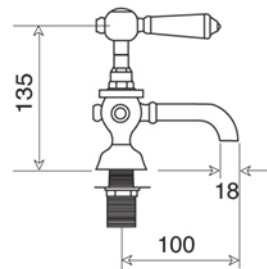

La versione Berkeley è 1/4 di giro con disco ceramico

BERKELEY Collection	
Code	Description
8347-C 8348-I/N/O/OR 8348-B/ND/R	<p>Berkeley basin mixer center to center 2 tap holes (200 mm)</p> <p>White Chrome Incalux, Nickel, Dark Gold, Rose Gold Bronze, Dark Nickel, Copper</p>
8347B-C 8348B-I/N/O/OR 8348B-B/ND/R	<p>Black Chrome Incalux, Nickel, Dark Gold, Rose Gold Bronze, Dark Nickel, Copper</p>

Verona - Italy
tel. +39 045 8006917
fax. +39 045 8020111
gentry-home.com

La versione Berkeley è 1/4 di giro con disco ceramico

BERKELEY Collection	
Code	Description
8349-C 8350-I/N/O/OR 8350-B/ND/R	Berkeley basin mixer center to center (150 mm) White Chrome Incalux, Nickel, Dark Gold, Rose Gold Bronze, Dark Nickel, Copper
8349B-C 8350B-I/N/O/OR 8350B-B/ND/R	Black Chrome Incalux, Nickel, Dark Gold, Rose Gold Bronze, Dark Nickel, Copper

Verona - Italy
tel. +39 045 8006917
fax. +39 045 8020111
gentry-home.com

BERKELEY Collection	
Code	Description
8051-C 8052-I/N/O/OR 8052-B/ND/R	<p>Basin waste with plug, chain and stopper 3 tap holes</p> <p>Chrome Incalux, Nickel, Dark Gold, Rose Gold Bronze, Dark Nickel, Copper</p> <p>Basin waste with plug, chain and stopper 2 tap holes</p> <p>Chrome Incalux, Nickel, Dark Gold, Rose Gold Bronze, Dark Nickel, Copper</p>
8074-C 8075-I/N/O/OR 8075-B/ND/R	<p>Chrome Incalux, Nickel, Dark Gold, Rose Gold Bronze, Dark Nickel, Copper</p>