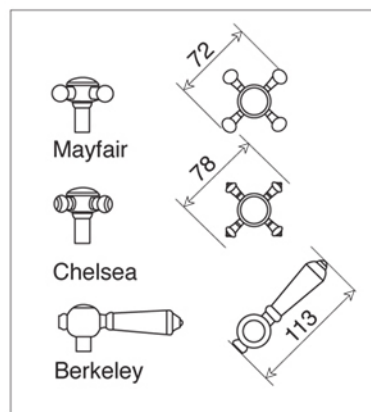

La versione Berkeley è 1/4 di giro con disco ceramico

BERKELEY Collection	
Code	Description
8347-C 8348-I/N/O/OR 8348-B/ND/R	<p>Berkeley basin mixer center to center 2 tap holes (200 mm)</p> <p>White Chrome Incalux, Nickel, Dark Gold, Rose Gold Bronze, Dark Nickel, Copper</p>
8347B-C 8348B-I/N/O/OR 8348B-B/ND/R	<p>Black Chrome Incalux, Nickel, Dark Gold, Rose Gold Bronze, Dark Nickel, Copper</p>

Verona - Italy
tel. +39 045 8006917
fax. +39 045 8020111
gentry-home.com

La versione Berkeley è 1/4 di giro con disco ceramico

BERKELEY Collection	
Code	Description
8349-C 8350-I/N/O/OR 8350-B/ND/R	Berkeley basin mixer center to center (150 mm) White Chrome Incalux, Nickel, Dark Gold, Rose Gold Bronze, Dark Nickel, Copper
8349B-C 8350B-I/N/O/OR 8350B-B/ND/R	Black Chrome Incalux, Nickel, Dark Gold, Rose Gold Bronze, Dark Nickel, Copper

Verona - Italy
tel. +39 045 8006917
fax. +39 045 8020111
gentry-home.com

BERKELEY Collection	
Code	Description
8051-C 8052-I/N/O/OR 8052-B/ND/R	<p>Basin waste with plug, chain and stopper 3 tap holes</p> <p>Chrome Incalux, Nickel, Dark Gold, Rose Gold Bronze, Dark Nickel, Copper</p> <p>Basin waste with plug, chain and stopper 2 tap holes</p> <p>Chrome Incalux, Nickel, Dark Gold, Rose Gold Bronze, Dark Nickel, Copper</p>
8074-C 8075-I/N/O/OR 8075-B/ND/R	<p>Chrome Incalux, Nickel, Dark Gold, Rose Gold Bronze, Dark Nickel, Copper</p>