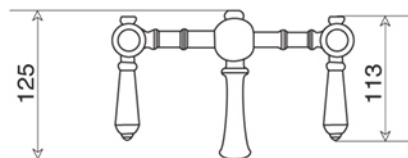

La versione Berkeley è 1/4 di giro con disco ceramico

BERKELEY Collection	
Code	Description
8347-C 8348-I/N/O/OR 8348-B/ND/R	<p>Berkeley basin mixer center to center 2 tap holes (200 mm)</p> <p>White Chrome Incalux, Nickel, Dark Gold, Rose Gold Bronze, Dark Nickel, Copper</p>
8347B-C 8348B-I/N/O/OR 8348B-B/ND/R	<p>Black Chrome Incalux, Nickel, Dark Gold, Rose Gold Bronze, Dark Nickel, Copper</p>

Verona - Italy
tel. +39 045 8006917
fax. +39 045 8020111
gentry-home.com

La versione Berkeley è 1/4 di giro con disco ceramico

BERKELEY Collection	
Code	Description
8349-C 8350-I/N/O/OR 8350-B/ND/R	Berkeley basin mixer center to center (150 mm) White Chrome Incalux, Nickel, Dark Gold, Rose Gold Bronze, Dark Nickel, Copper
8349B-C 8350B-I/N/O/OR 8350B-B/ND/R	Black Chrome Incalux, Nickel, Dark Gold, Rose Gold Bronze, Dark Nickel, Copper

Verona - Italy
tel. +39 045 8006917
fax. +39 045 8020111
gentry-home.com

BERKELEY Collection	
Code	Description
8051-C 8052-I/N/O/OR 8052-B/ND/R	<p>Basin waste with plug, chain and stopper 3 tap holes</p> <p>Chrome Incalux, Nickel, Dark Gold, Rose Gold Bronze, Dark Nickel, Copper</p> <p>Basin waste with plug, chain and stopper 2 tap holes</p> <p>Chrome Incalux, Nickel, Dark Gold, Rose Gold Bronze, Dark Nickel, Copper</p>
8074-C 8075-I/N/O/OR 8075-B/ND/R	<p>Chrome Incalux, Nickel, Dark Gold, Rose Gold Bronze, Dark Nickel, Copper</p>