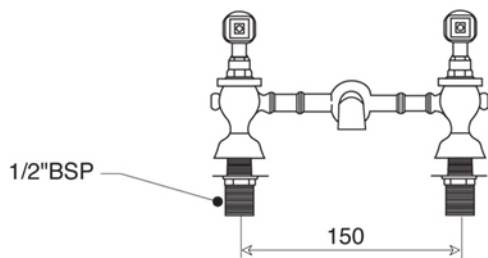

La versione Berkeley è 1/4 di giro con disco ceramico

BERKELEY Collection	
Code	Description
8347-C 8348-I/N/O/OR 8348-B/ND/R	<p>Berkeley basin mixer center to center 2 tap holes (200 mm)</p> <p>White Chrome Incalux, Nickel, Dark Gold, Rose Gold Bronze, Dark Nickel, Copper</p>
8347B-C 8348B-I/N/O/OR 8348B-B/ND/R	<p>Black Chrome Incalux, Nickel, Dark Gold, Rose Gold Bronze, Dark Nickel, Copper</p>

Verona - Italy
tel. +39 045 8006917
fax. +39 045 8020111
gentry-home.com

La versione Berkeley è 1/4 di giro con disco ceramico

BERKELEY Collection	
Code	Description
8349-C 8350-I/N/O/OR 8350-B/ND/R	Berkeley basin mixer center to center (150 mm) White Chrome Incalux, Nickel, Dark Gold, Rose Gold Bronze, Dark Nickel, Copper
8349B-C 8350B-I/N/O/OR 8350B-B/ND/R	Black Chrome Incalux, Nickel, Dark Gold, Rose Gold Bronze, Dark Nickel, Copper

Verona - Italy
tel. +39 045 8006917
fax. +39 045 8020111
gentry-home.com

BERKELEY Collection	
Code	Description
8051-C 8052-I/N/O/OR 8052-B/ND/R	<p>Basin waste with plug, chain and stopper 3 tap holes</p> <p>Chrome Incalux, Nickel, Dark Gold, Rose Gold Bronze, Dark Nickel, Copper</p> <p>Basin waste with plug, chain and stopper 2 tap holes</p> <p>Chrome Incalux, Nickel, Dark Gold, Rose Gold Bronze, Dark Nickel, Copper</p>
8074-C 8075-I/N/O/OR 8075-B/ND/R	<p>Chrome Incalux, Nickel, Dark Gold, Rose Gold Bronze, Dark Nickel, Copper</p>