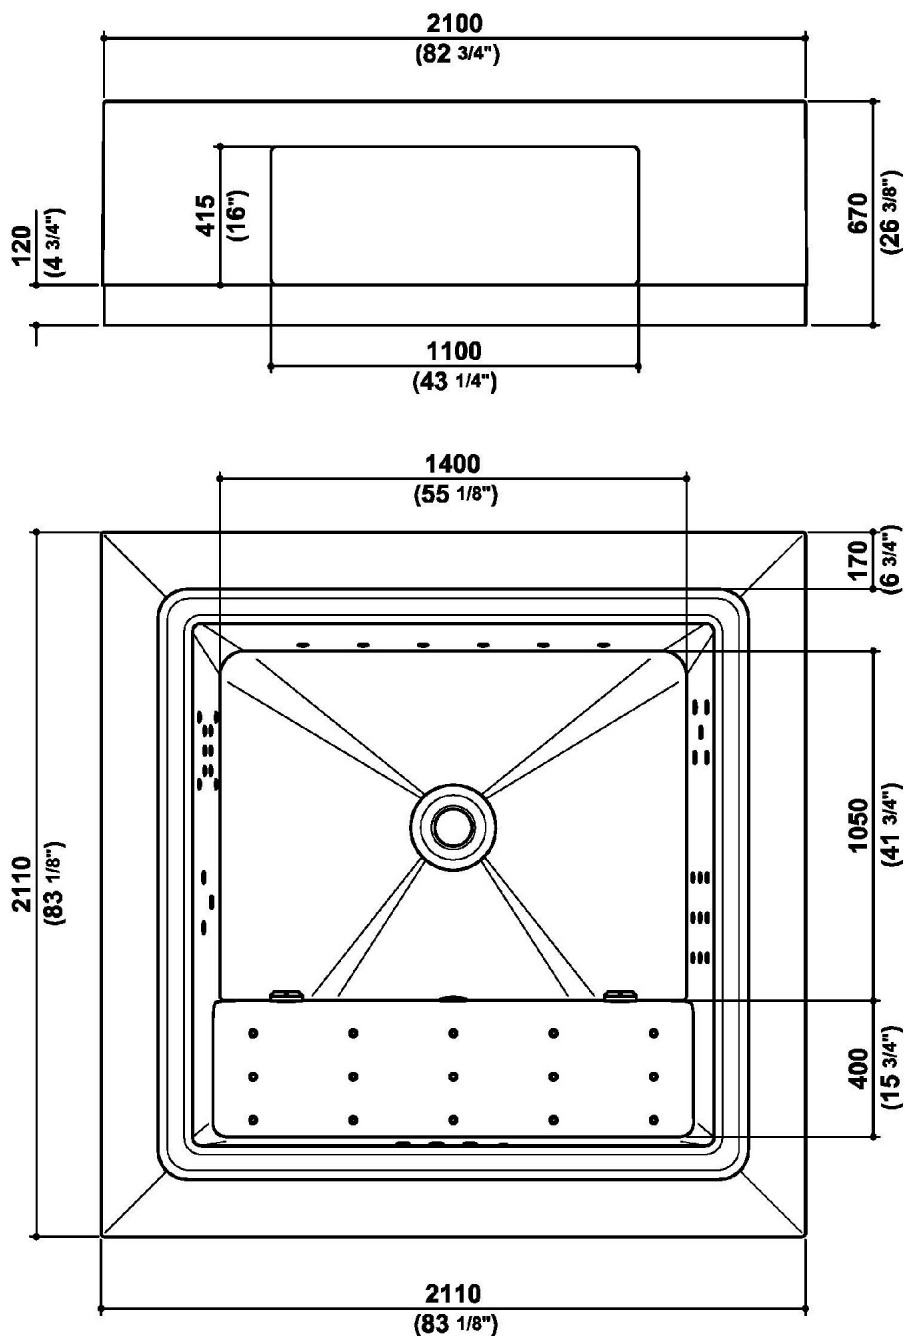

Con ozonizzatore.

Colore bianco.

Dimensioni: 2100 mm x 2100 mm x h. 670 mm.

Free standing tub with skimming lip, built with a special fiberglass/gelcoat anti-osmosis. Steel support frame resting on 8 adjustable feet. Aesthetic skirting with function of safety tank. Inox nozzles.

With ozonator.

White color.

Dimensions: 2100 mm x 2100 mm x h. 670 mm.

QUADRAT POOL

9S5TBIREO Disegno Complessivo / Overall Drawing

QUADRAT POOL**9S5TBIREO**

Dati operativi / Specifications		
Dimensioni / Dimensions	2110 x 2110 x h. 600 mm	83 5/64 x 83 5/64 x 23 5/8 inc
Marcatura CE / CE Marking	Si	
Peso netto / Net weight	340.00 kg	750.00 lb
Peso operativo / Working weight	1620.00 kg	3572.10 lb
Capacità / Capacity	1062.00 l	291.03 gal

QUADRAT POOL**9S5TBIREO** Pesi e Misure / Weights and Sizes

Peso (Kg) Weight (lb)	430,00 (Kg)	947,98 (lb)
Volume (dc3) - (in3)	4428,61 (dc3)	270250,17 (in3)
h (mm) - (in)	915,00 (mm)	36,02 (in)
L1 (mm) - (in)	2200,00 (mm)	86,61 (in)
L2 (mm) - (in)	2200,00 (mm)	86,61 (in)