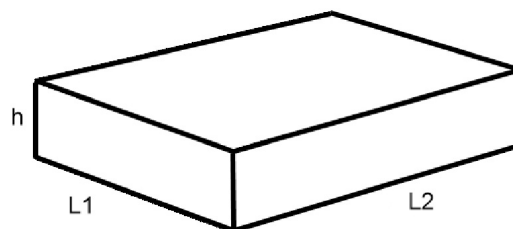

Colore bianco.

Dimensioni: 2100 mm x 2100 mm x h. 670 mm.

Free standing tub with skimming lip, built with a special fiberglass/gelcoat anti-osmosis. Steel support frame resting on 8 adjustable feet. Aesthetic skirting with function of safety tank. Inox nozzles.

White color.

Dimensions: 2100 mm x 2100 mm x h. 670 mm.

QUADRAT POOL

9S5TBIRE

Disegno Complessivo / Overall Drawing

QUADRAT POOL**9S5TBIRE**

Dati operativi / Specifications		
Dimensioni / Dimensions	2110 x 2110 x h. 600 mm	83 5/64 x 83 5/64 x 23 5/8 inc
Marcatura CE / CE Marking	Si	
Peso netto / Net weight	340.00 kg	750.00 lb
Peso operativo / Working weight	1620.00 kg	3572.10 lb
Capacità / Capacity	1062.00 l	291.03 gal

QUADRAT POOL**9S5TBIRE** Pesi e Misure / Weights and Sizes

Peso (Kg) Weight (lb)	430,00 (Kg)	947,98 (lb)
Volume (dc3) - (in3)	4428,61 (dc3)	270250,17 (in3)
h (mm) - (in)	915,00 (mm)	36,02 (in)
L1 (mm) - (in)	2200,00 (mm)	86,61 (in)
L2 (mm) - (in)	2200,00 (mm)	86,61 (in)