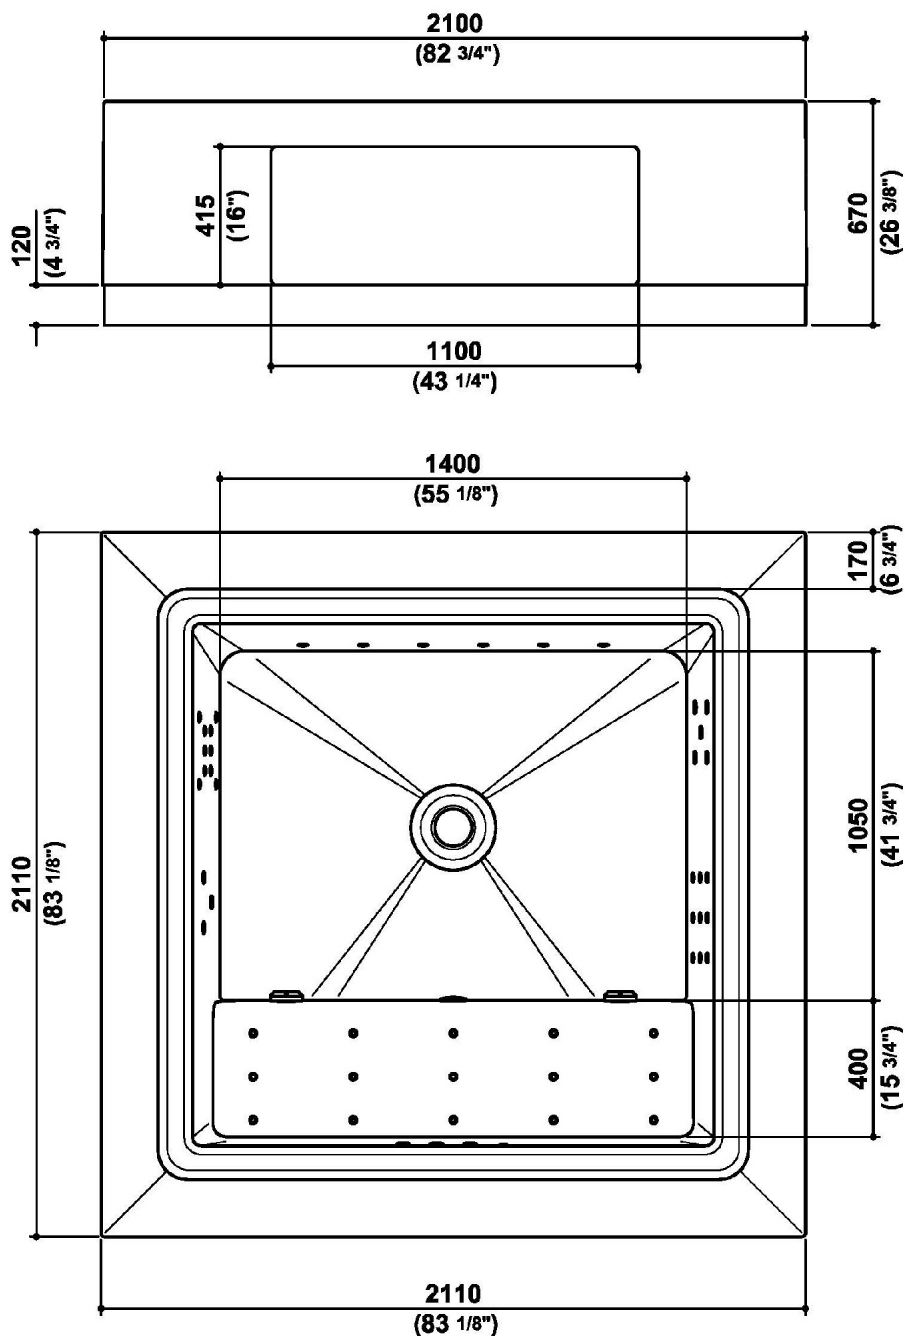

Colore bianco.

Dimensioni: 2100 mm x 2100 mm x h. 670 mm.

Free standing tub with skimming lip, built with a special fiberglass/gelcoat anti-osmosis. Steel support frame resting on 8 adjustable feet. Aesthetic skirting with function of safety tank. Inox nozzles.

White color.

Dimensions: 2100 mm x 2100 mm x h. 670 mm.

QUADRAT POOL

9S5TBIRE

Disegno Complessivo / Overall Drawing

QUADRAT POOL**9S5TBIRE**

Dati operativi / Specifications		
Dimensioni / Dimensions	2110 x 2110 x h. 600 mm	83 5/64 x 83 5/64 x 23 5/8 inc
Marcatura CE / CE Marking	Si	
Peso netto / Net weight	340.00 kg	750.00 lb
Peso operativo / Working weight	1620.00 kg	3572.10 lb
Capacità / Capacity	1062.00 l	291.03 gal

QUADRAT POOL**9S5TBIRE** Pesi e Misure / Weights and Sizes

Peso (Kg) Weight (lb)	430,00 (Kg)	947,98 (lb)
Volume (dc3) - (in3)	4428,61 (dc3)	270250,17 (in3)
h (mm) - (in)	915,00 (mm)	36,02 (in)
L1 (mm) - (in)	2200,00 (mm)	86,61 (in)
L2 (mm) - (in)	2200,00 (mm)	86,61 (in)