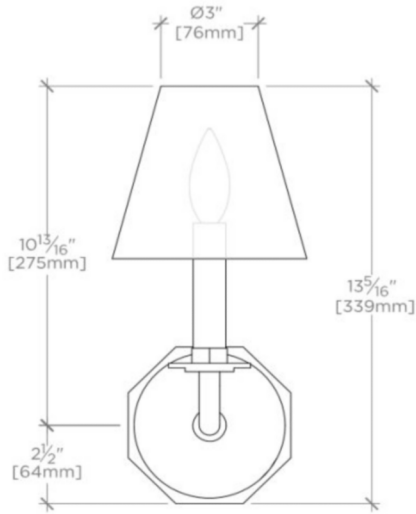

ROADSTER

RDLT01

Roadster Wall Mounted Single Arm Sconce with Fabric Shade

SHOWN IN ROADSTER WALL MOUNTED SINGLE ARM SCONCE WITH FABRIC SHADE | RDLT01

TECHNICAL DETAILS

Bulb Base Size: E12
Bulb Type: B10
Depth / Width: 7 5/16"
Height: 13 5/16"
Installation Type: Wall Mounted
Junction Box Orientation: Any
Length: 5"
Number of Bulbs: One
Shade Material: Natural Linen
Voltage: 120.0

PRODUCT FEATURES

Pairs perfectly with Roadster or Highgate fittings
Proprietary design
Geometric bobèche detail
Uses E12 Candelabra/Torpedo bulb
UL listed

CERTIFICATIONS

WATERWORKS

ROADSTER

RDLT01

Roadster Wall Mounted Single Arm Sconce with Fabric Shade

STYLE #	SOCKET	BULB	MAX WATT
RDLT01	Candelabra E12	B10 Incandescent	60
RDOILT (UK)	Bayonet B15	B15/SBC	40

TOP VIEW SCALE: 2"=1'-0"

MOUNTING SCALE: 2"=1'-0"

FRONT VIEW SCALE: 2"=1'-0"

SIDE VIEW SCALE: 2"=1'-0"