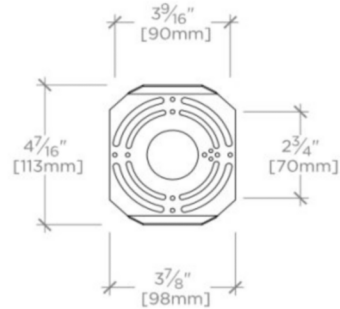

ROADSTER

RDLT01

Roadster Wall Mounted Single Arm Sconce with Fabric Shade

SHOWN IN ROADSTER WALL MOUNTED SINGLE ARM SCONCE WITH FABRIC SHADE | RDLT01

TECHNICAL DETAILS

Bulb Base Size: E12
Bulb Type: B10
Depth / Width: 7 5/16"
Height: 13 5/16"
Installation Type: Wall Mounted
Junction Box Orientation: Any
Length: 5"
Number of Bulbs: One
Shade Material: Natural Linen
Voltage: 120.0

STYLE #	SOCKET	BULB	MAX WATT
RDLT01	Candelabra E12	B10 Incandescent	60
RDOILT (UK)	Bayonet B15	B15/SBC	40

TOP VIEW SCALE: 2"=1'-0"

MOUNTING SCALE: 2"=1'-0"

FRONT VIEW SCALE: 2"=1'-0"

SIDE VIEW SCALE: 2"=1'-0"