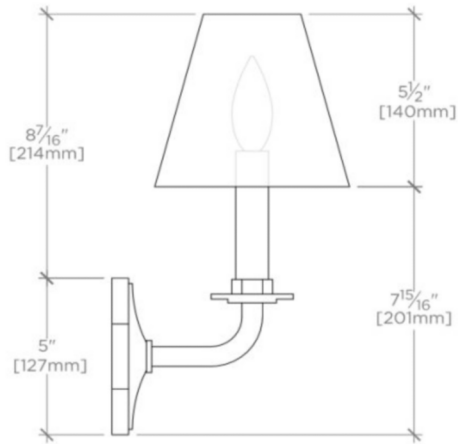

ROADSTER

RDLT01

Roadster Wall Mounted Single Arm Sconce with Fabric Shade

SHOWN IN ROADSTER WALL MOUNTED SINGLE ARM SCONCE WITH FABRIC SHADE | RDLT01

TECHNICAL DETAILS

Bulb Base Size: E12
Bulb Type: B10
Depth / Width: 7 5/16"
Height: 13 5/16"
Installation Type: Wall Mounted
Junction Box Orientation: Any
Length: 5"
Number of Bulbs: One
Shade Material: Natural Linen
Voltage: 120.0

PRODUCT FEATURES

Pairs perfectly with Roadster or Highgate fittings
Proprietary design
Geometric bobèche detail
Uses E12 Candelabra/Torpedo bulb
UL listed

CERTIFICATIONS

WATERWORKS

ROADSTER

RDLT01

Roadster Wall Mounted Single Arm Sconce with Fabric Shade

STYLE #	SOCKET	BULB	MAX WATT
RDLT01	Candelabra E12	B10 Incandescent	60
RDOILT (UK)	Bayonet B15	B15/SBC	40

TOP VIEW SCALE: 2"=1'-0"

MOUNTING SCALE: 2"=1'-0"

FRONT VIEW SCALE: 2"=1'-0"

SIDE VIEW SCALE: 2"=1'-0"