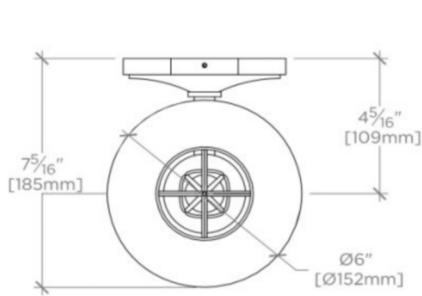

ROADSTER

RDLT01

Roadster Wall Mounted Single Arm Sconce with Fabric Shade

SHOWN IN ROADSTER WALL MOUNTED SINGLE ARM SCONCE WITH FABRIC SHADE | RDLT01

TECHNICAL DETAILS

Bulb Base Size: E12
Bulb Type: B10
Depth / Width: 7 5/16"
Height: 13 5/16"
Installation Type: Wall Mounted
Junction Box Orientation: Any
Length: 5"
Number of Bulbs: One
Shade Material: Natural Linen
Voltage: 120.0

PRODUCT FEATURES

Pairs perfectly with Roadster or Highgate fittings
Proprietary design
Geometric bobèche detail
Uses E12 Candelabra/Torpedo bulb
UL listed

CERTIFICATIONS

WATERWORKS

ROADSTER

RDLT01

Roadster Wall Mounted Single Arm Sconce with Fabric Shade

STYLE #	SOCKET	BULB	MAX WATT
RDLT01	Candelabra E12	B10 Incandescent	60
RDOILT (UK)	Bayonet B15	B15/SBC	40

TOP VIEW SCALE: 2"=1'-0"

MOUNTING SCALE: 2"=1'-0"

FRONT VIEW SCALE: 2"=1'-0"

SIDE VIEW SCALE: 2"=1'-0"