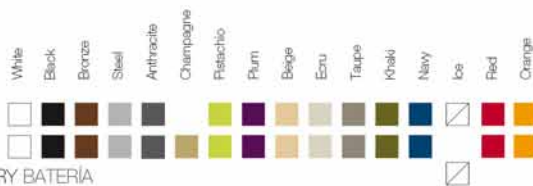

### COLOURS COLORES

BASIC, SELF-WATERING / AUTORRIEGO

LACQUERED / LACADO

LIGHT / LUZ, LED RGB, LED DMX, BATTERY BATERIA

Type plug available Tipo de plug disponible