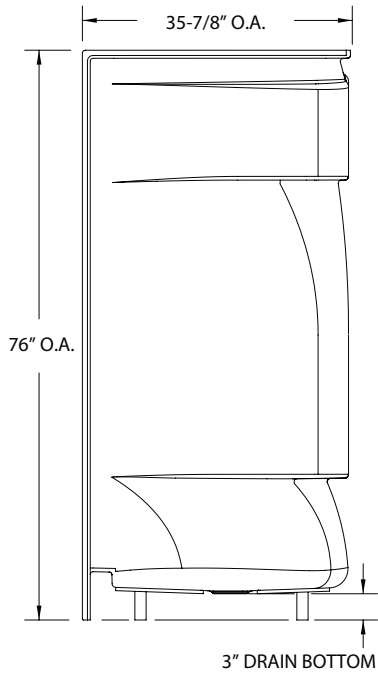

# STYLA® SHOWER

**214836AC00**  
**48" X 36" X 76" SHOWER**

- Acrylic with Innovex® Technology
- High Gloss Acrylic Surface
- Smooth, easy-to-handle backing
- Built-In Screw Guides
- One-Piece Shower
- 10 Year Limited Residential Warranty
- 1 Year Limited Commercial Warranty