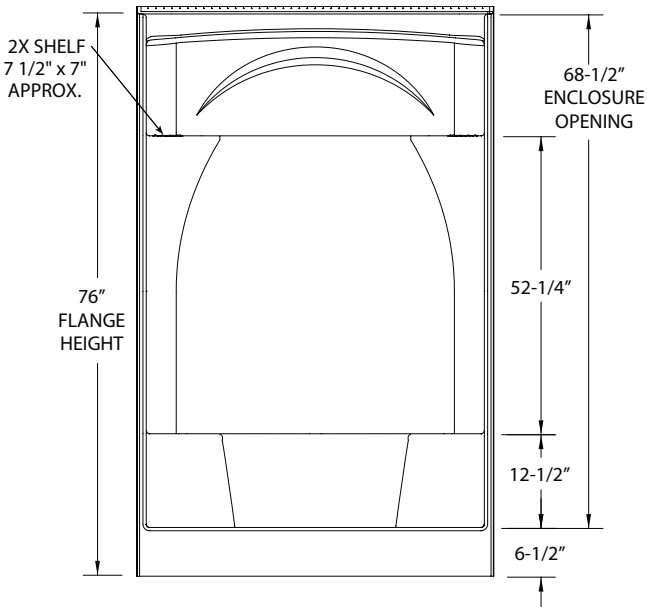

# STYLA® SHOWER

**214836AC00**  
**48" X 36" X 76" SHOWER**

- Acrylic with Innovex® Technology
- High Gloss Acrylic Surface
- Smooth, easy-to-handle backing
- Built-In Screw Guides
- One-Piece Shower
- 10 Year Limited Residential Warranty
- 1 Year Limited Commercial Warranty