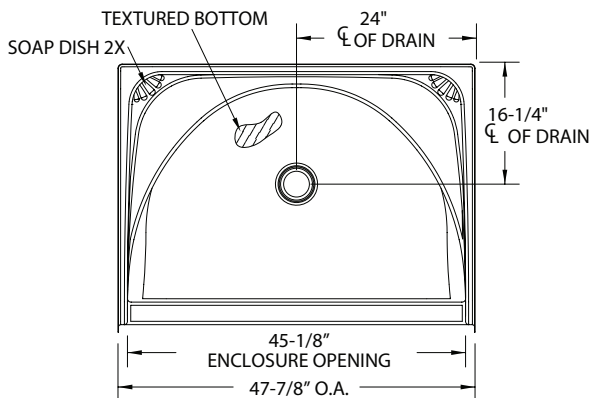

# STYLA® SHOWER

**214836AC00**  
**48" X 36" X 76" SHOWER**

- Acrylic with Innovex® Technology
- High Gloss Acrylic Surface
- Smooth, easy-to-handle backing
- Built-In Screw Guides
- One-Piece Shower
- 10 Year Limited Residential Warranty
- 1 Year Limited Commercial Warranty