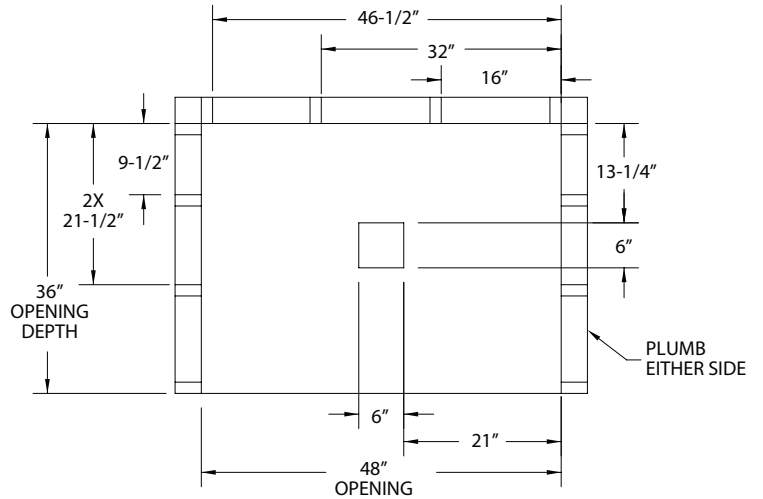

# STYLA® SHOWER

**214836AC00**  
**48" X 36" X 76" SHOWER**

- Acrylic with Innovex® Technology
- High Gloss Acrylic Surface
- Smooth, easy-to-handle backing
- Built-In Screw Guides
- One-Piece Shower
- 10 Year Limited Residential Warranty
- 1 Year Limited Commercial Warranty