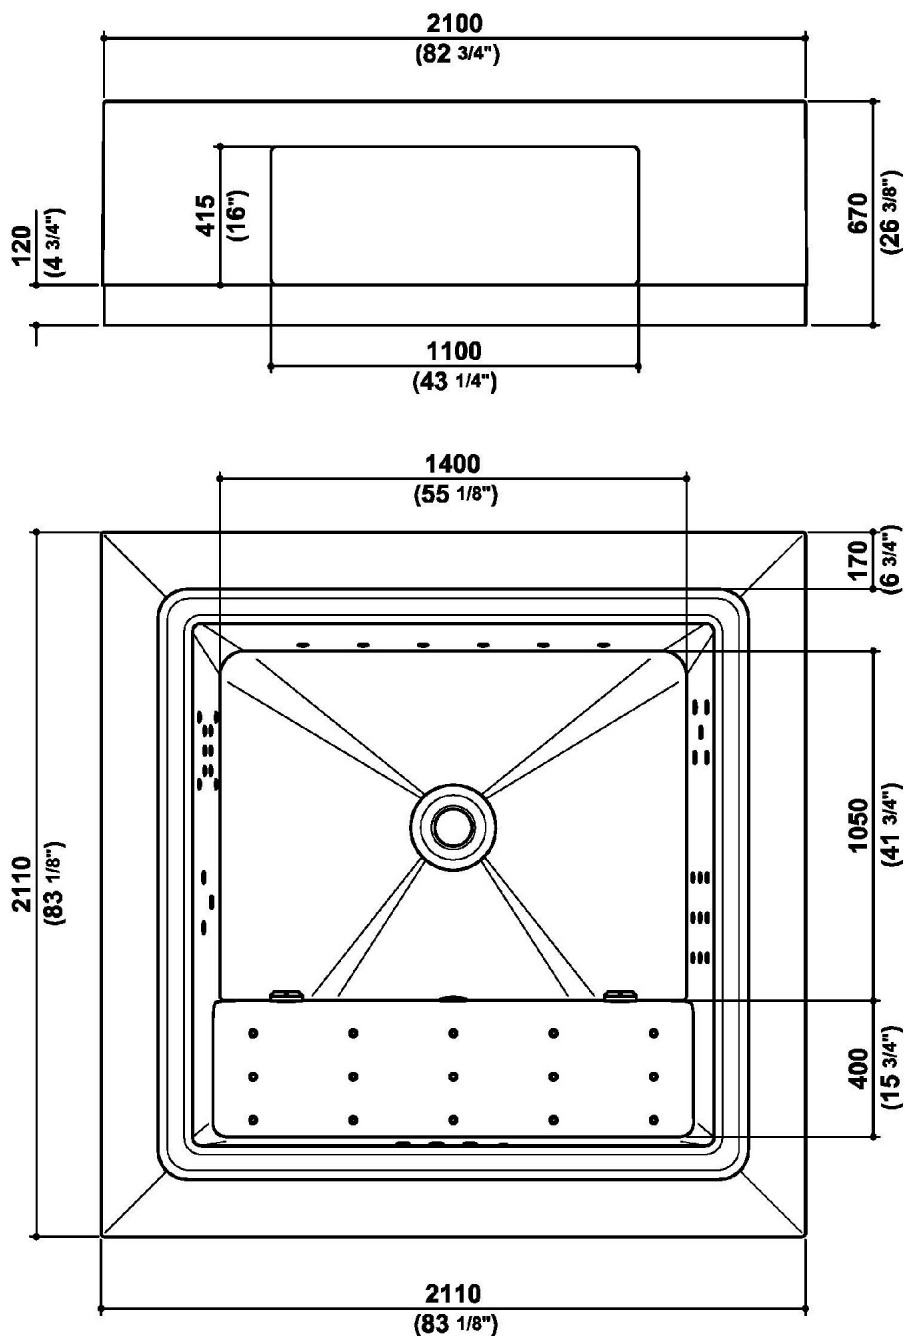

Con telecomando.

Colore bianco.

Dimensioni: 2100 mm x 2100 mm x h. 670 mm.

Free standing tub with skimming lip, built with a special fiberglass/gelcoat anti-osmosis. Steel support frame resting on 8 adjustable feet. Aesthetic skirting with function of safety tank. Inox nozzles.

With remote controller.

White color.

Dimensions: 2100 mm x 2100 mm x h. 670 mm.

## QUADRAT POOL

9S5TBIRE-T Disegno Complessivo / Overall Drawing

**QUADRAT POOL****9S5TBIRE-T**

Dati operativi / Specifications		
Dimensioni / Dimensions	2110 x 2110 x h. 600 mm	83 5/64 x 83 5/64 x 23 5/8 inc
Marcatura CE / CE Marking	Si	
Peso netto / Net weight	340.00 kg	750.00 lb
Peso operativo / Working weight	1620.00 kg	3572.10 lb
Capacità / Capacity	1062.00 l	291.03 gal

**QUADRAT POOL****9S5TBIRE-T**      Pesi e Misure / Weights and Sizes

Peso ( Kg ) Weight ( lb )	430,00 ( Kg )	947,98 ( lb )
Volume ( dc3 ) - ( in3 )	4428,61 ( dc3 )	270250,17 ( in3 )
h ( mm ) - ( in )	915,00 ( mm )	36,02 ( in )
L1 ( mm ) - ( in )	2200,00 ( mm )	86,61 ( in )
L2 ( mm ) - ( in )	2200,00 ( mm )	86,61 ( in )