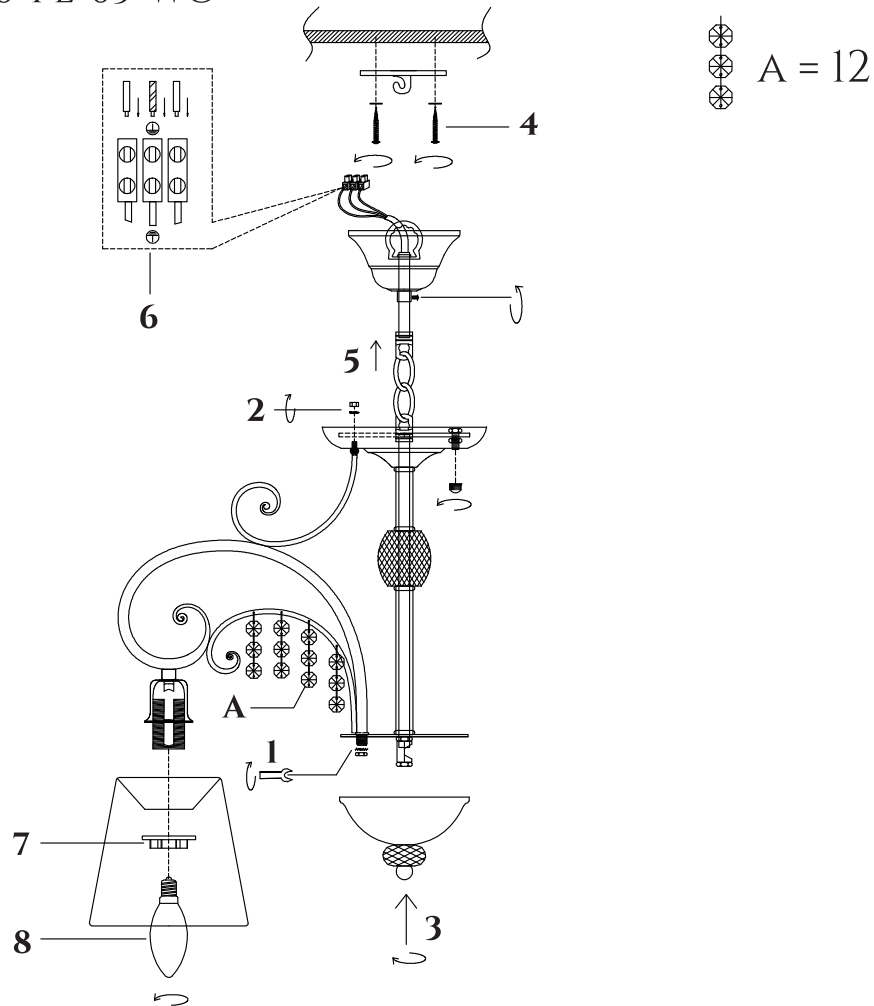

FREYA
TRADITION OF QUALITY

INSTRUCTION

MODEL: FR2406-PL-03-WG
CHANDELIER

3 X E14 (40W)

FREYA-LIGHT.COM