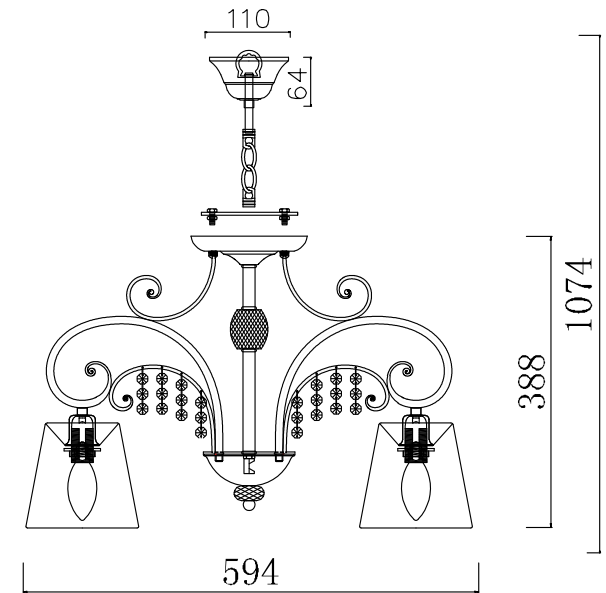

FREYA
TRADITION OF QUALITY

INSTRUCTION

MODEL: FR2406-PL-03-WG
CHANDELIER

3 X E14 (40W)

FREYA-LIGHT.COM